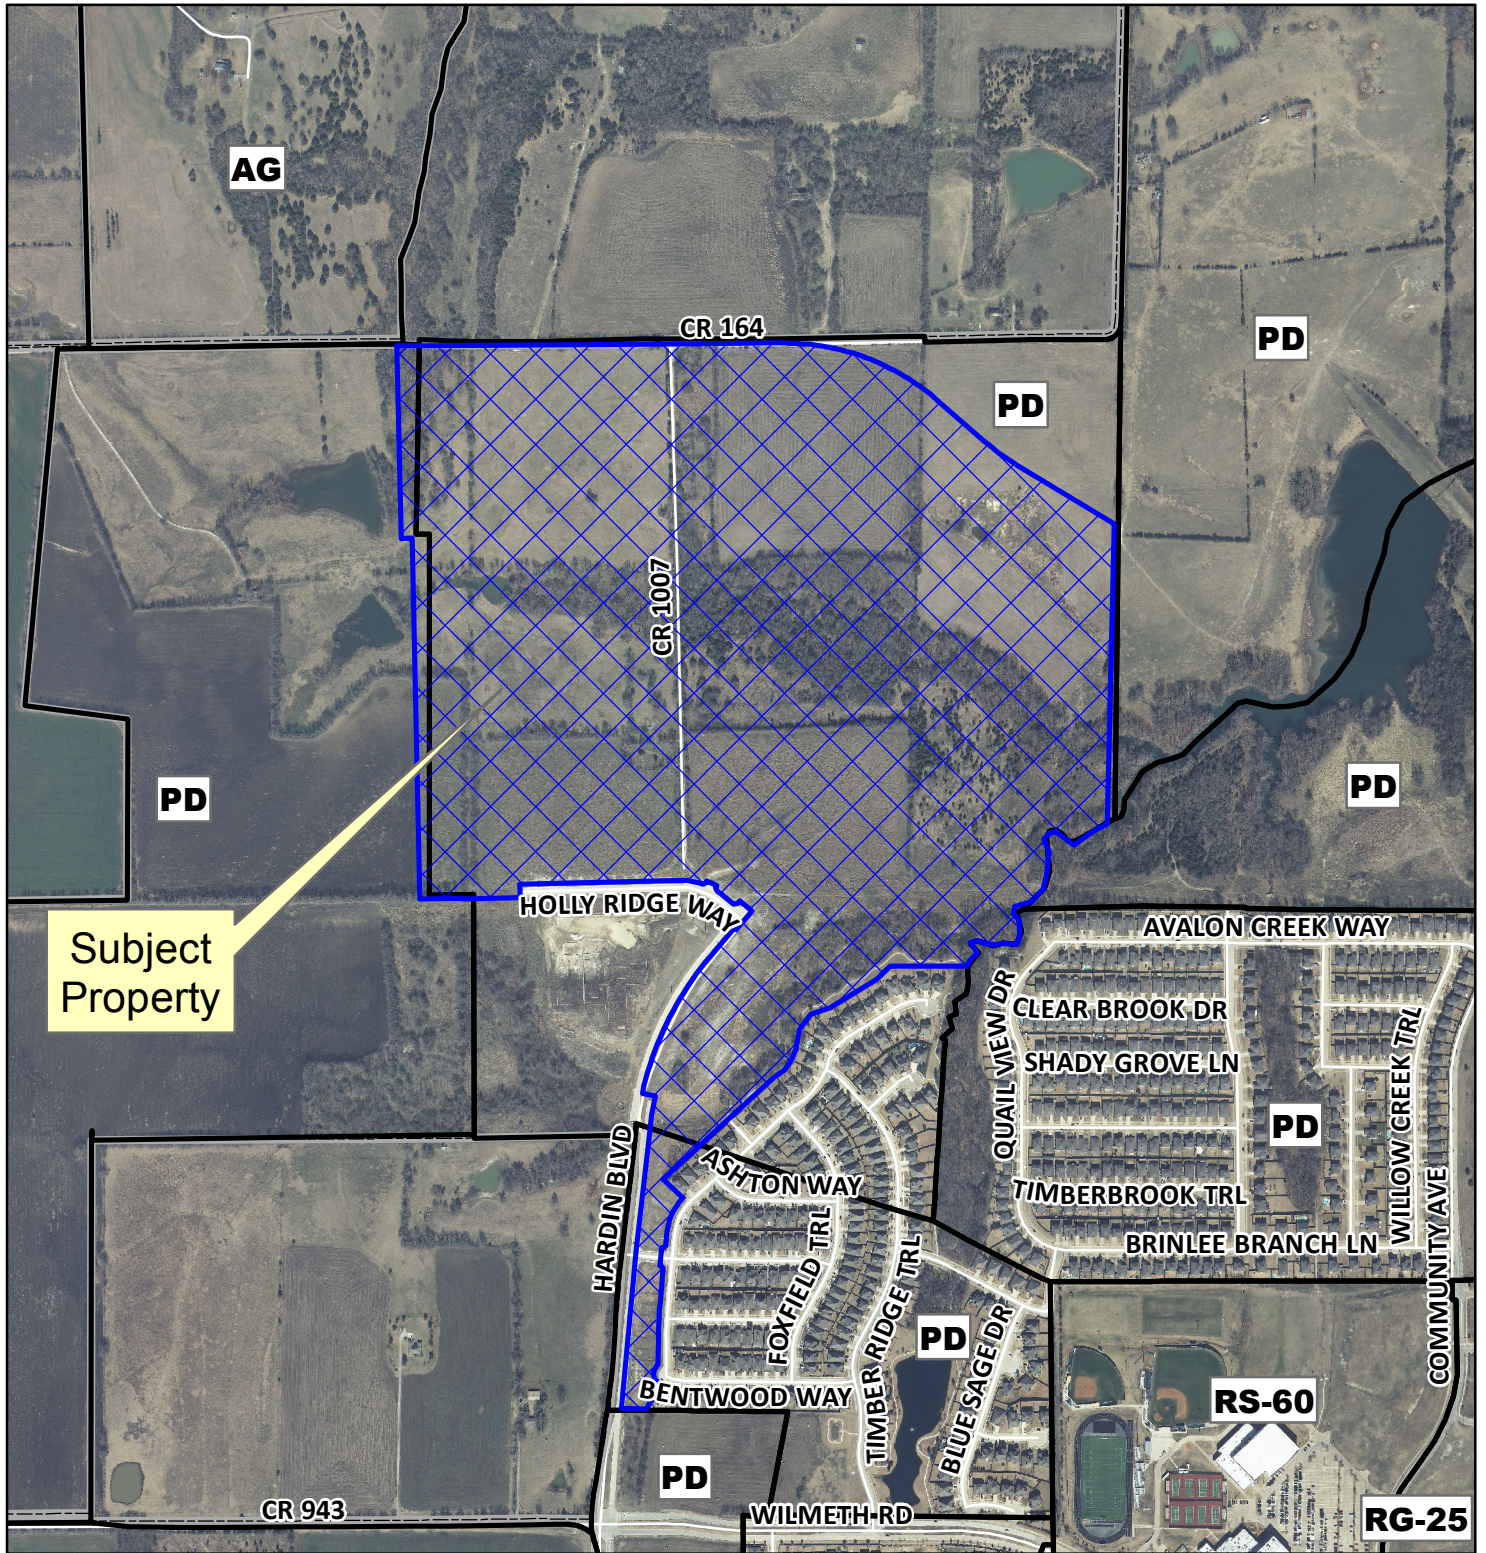

Subject Property

Location Map

Case: 12-206PF

Vicinity Map

Subject Property

Location Map

Case: 12-206PF

Path: S:\MCKGIS\Notification\Projects\2012\12-206PF.mxd

DISCLAIMER: This map and information contained in it were developed exclusively for use by the City of McKinney. Any use or reliance on this map by anyone else is at that party's risk and without liability to the City of McKinney, its officials or employees for any discrepancies, errors, or variances which may exist.