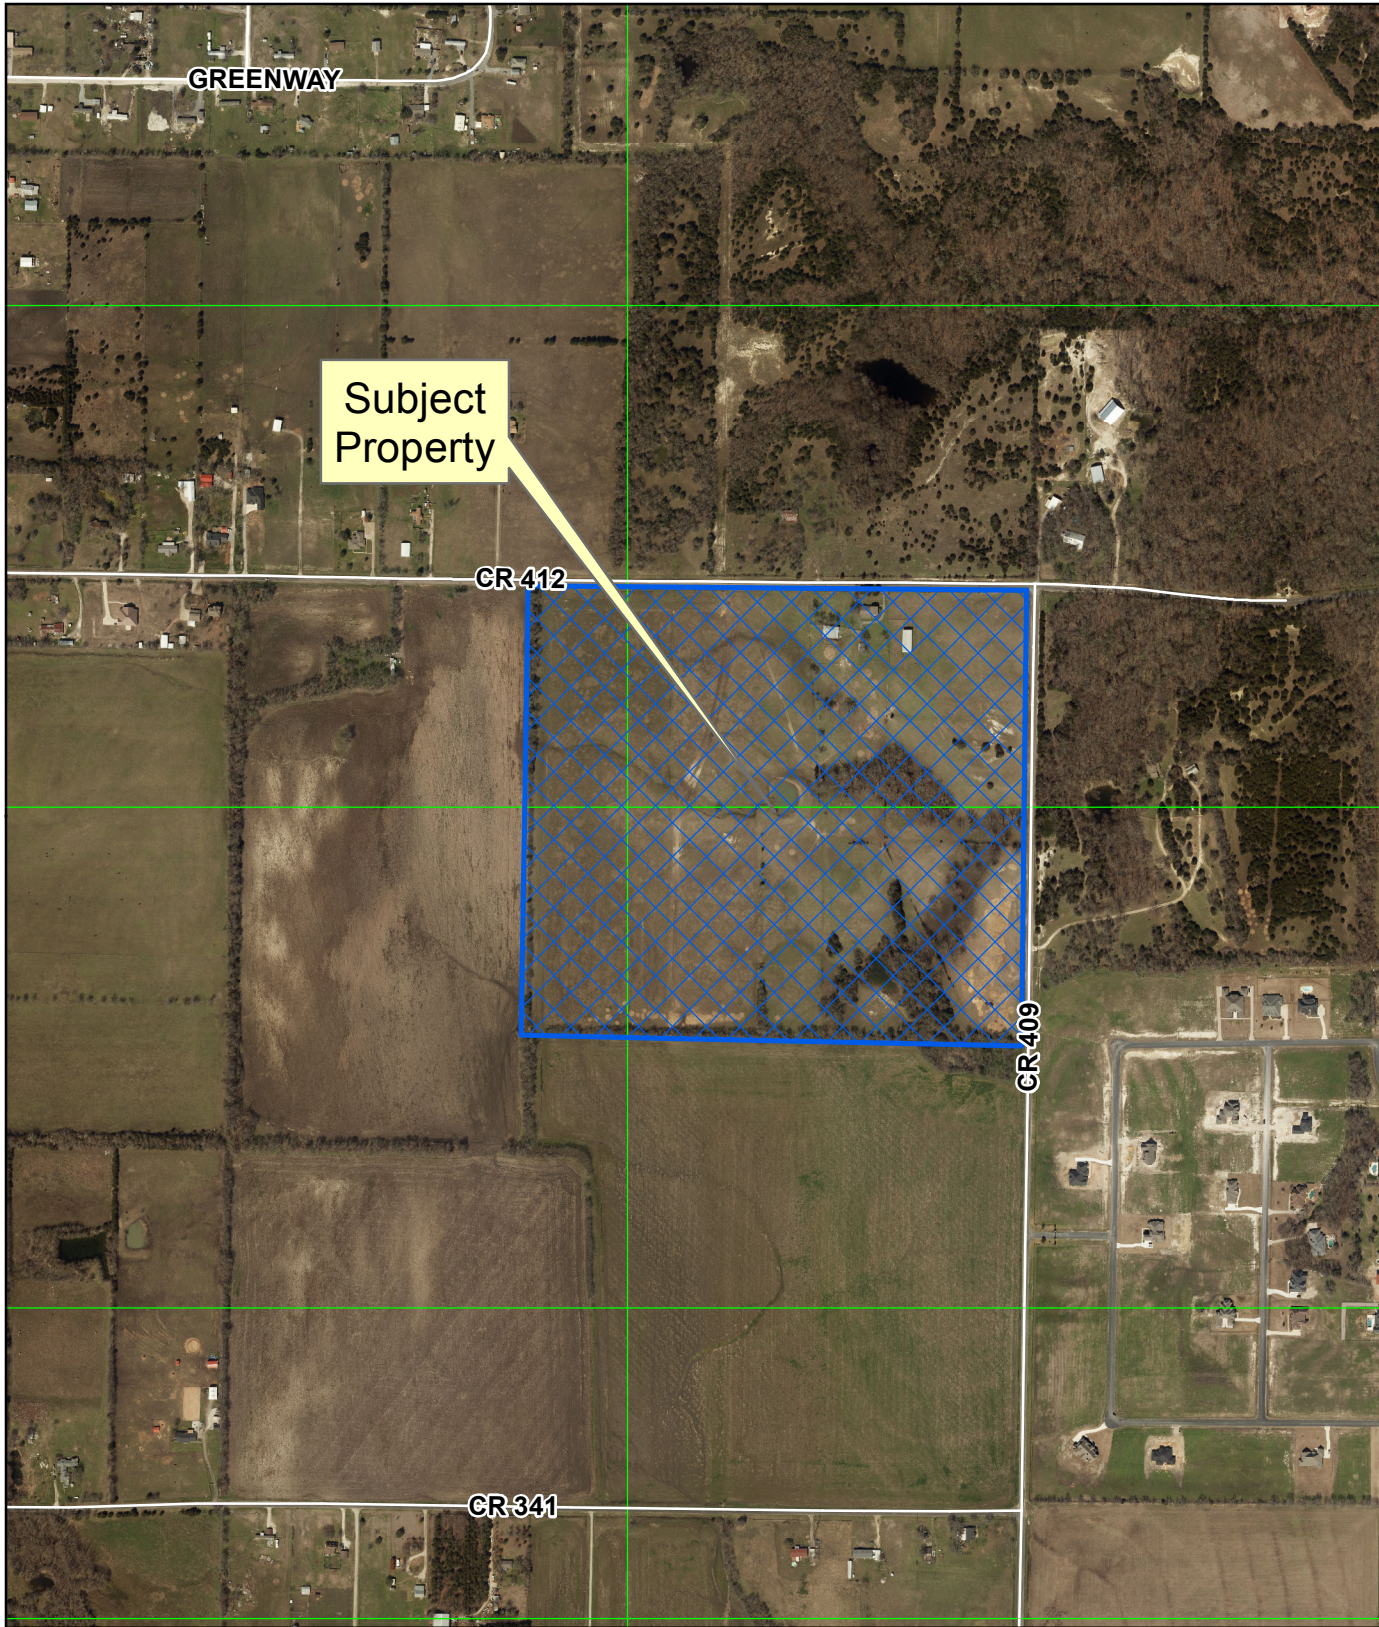

Document Path: Y:\Planning\Location_Maps\PlanningMapTemplate.mxd

Location Map
 PLAT2019-0092

DISCLAIMER: This map and information contained in it were developed exclusively for use by the City of McKinney. Any use or reliance on this map by anyone else is at that party's risk and without liability to the City of McKinney, its officials or employees, for any discrepancies, errors, or variances which may exist.

Subject Property

GREENWAY

CR 412

CR 409

CR 341

Vicinity Map

Location Map

PLAT2019-0092

0 380 760 Feet
1 in = 766 ft

DISCLAIMER: This map and information contained in it were developed exclusively for use by the City of McKinney. Any use or reliance on this map by anyone else is at that party's risk and without liability to the City of McKinney, its officials or employees for any discrepancies, errors, or variances which may exist.