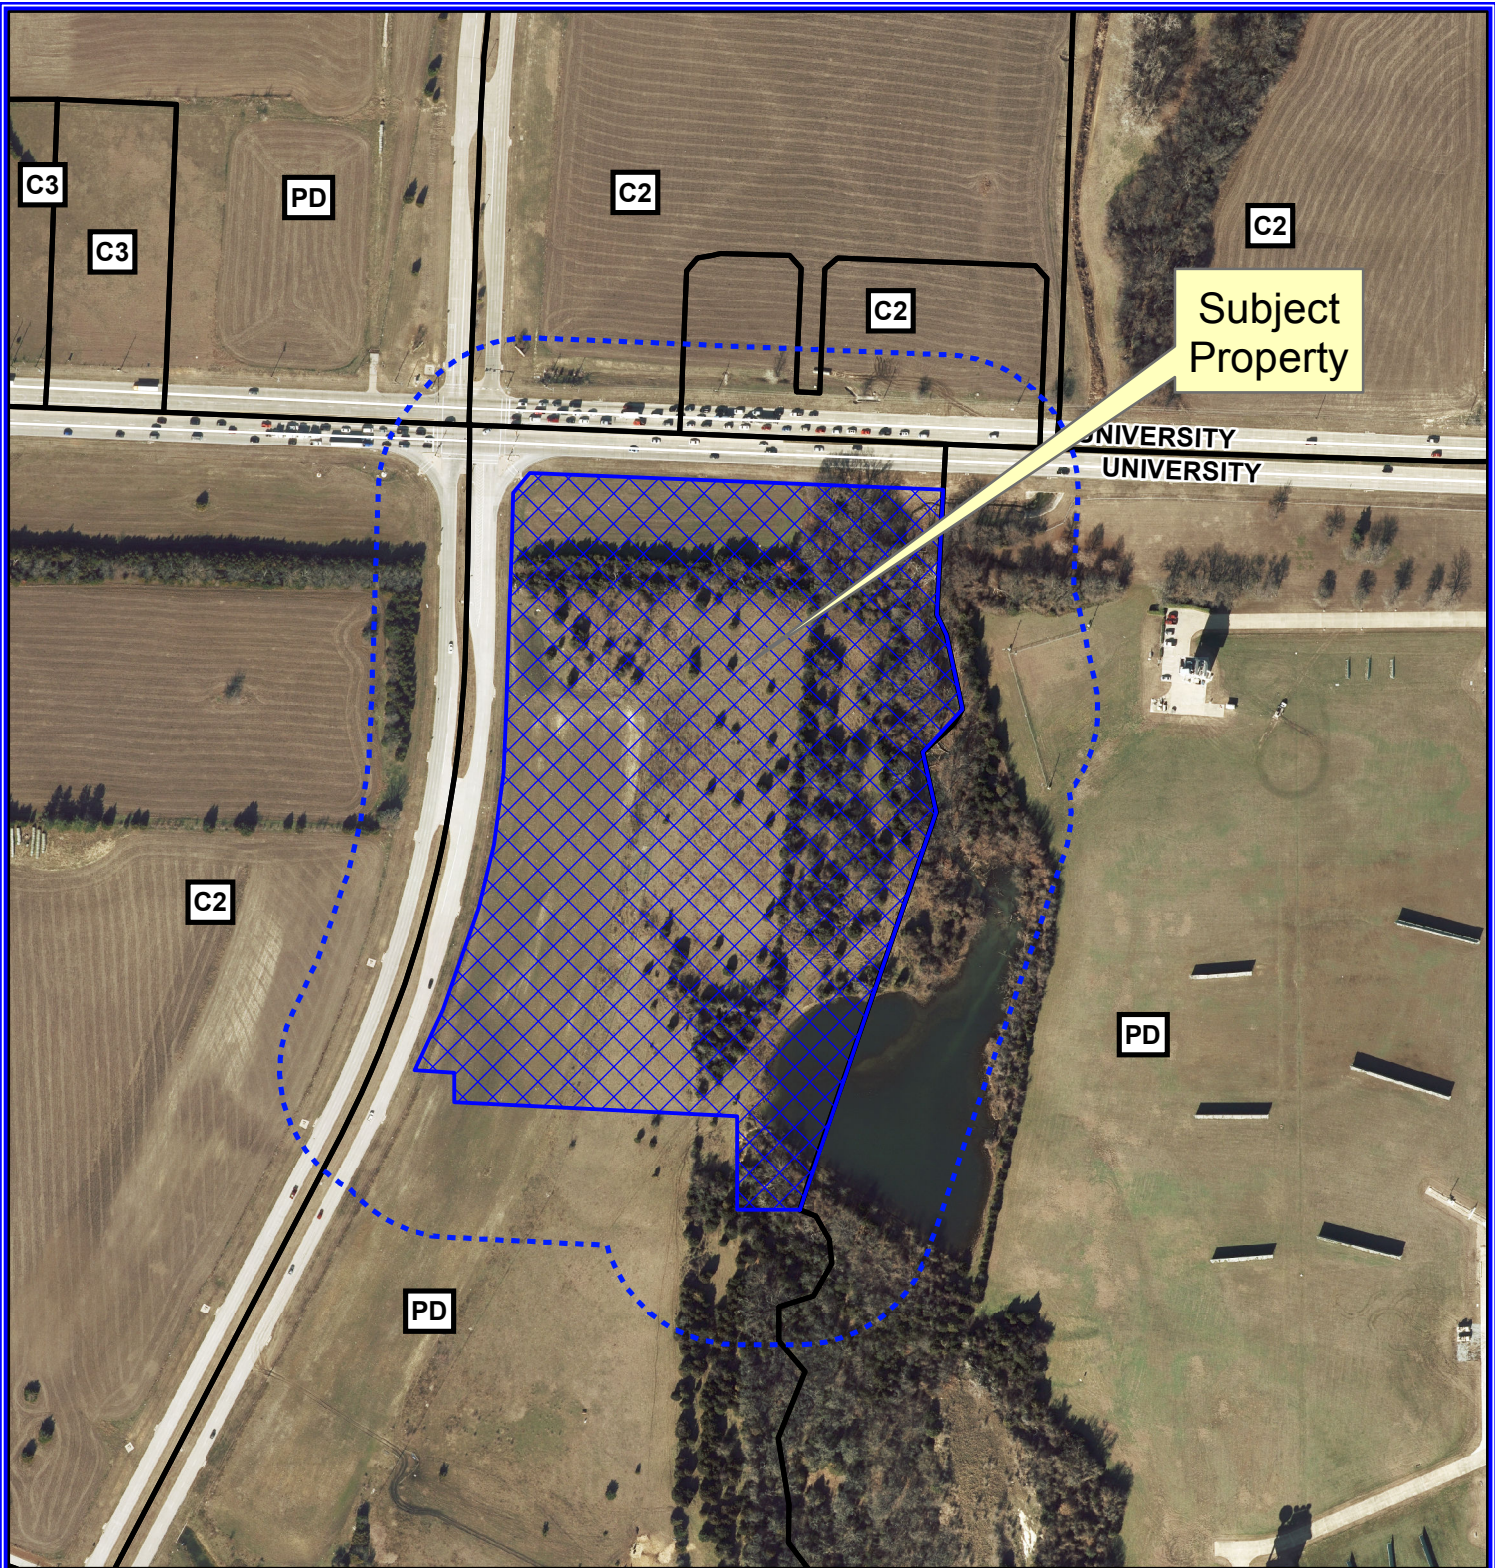

Notification Map

Case: 16-365Z

--- 200' Buffer

Vicinity Map

Notification Map

Case: 16-365Z

--- 200' Buffer

Vicinity Map

DISCLAIMER: This map and information contained in it were developed exclusively for use by the City of McKinney. Any use or reliance on this map by anyone else is at that party's risk and without liability to the City of McKinney, its officials or employees for any discrepancies, errors, or variances which may exist.