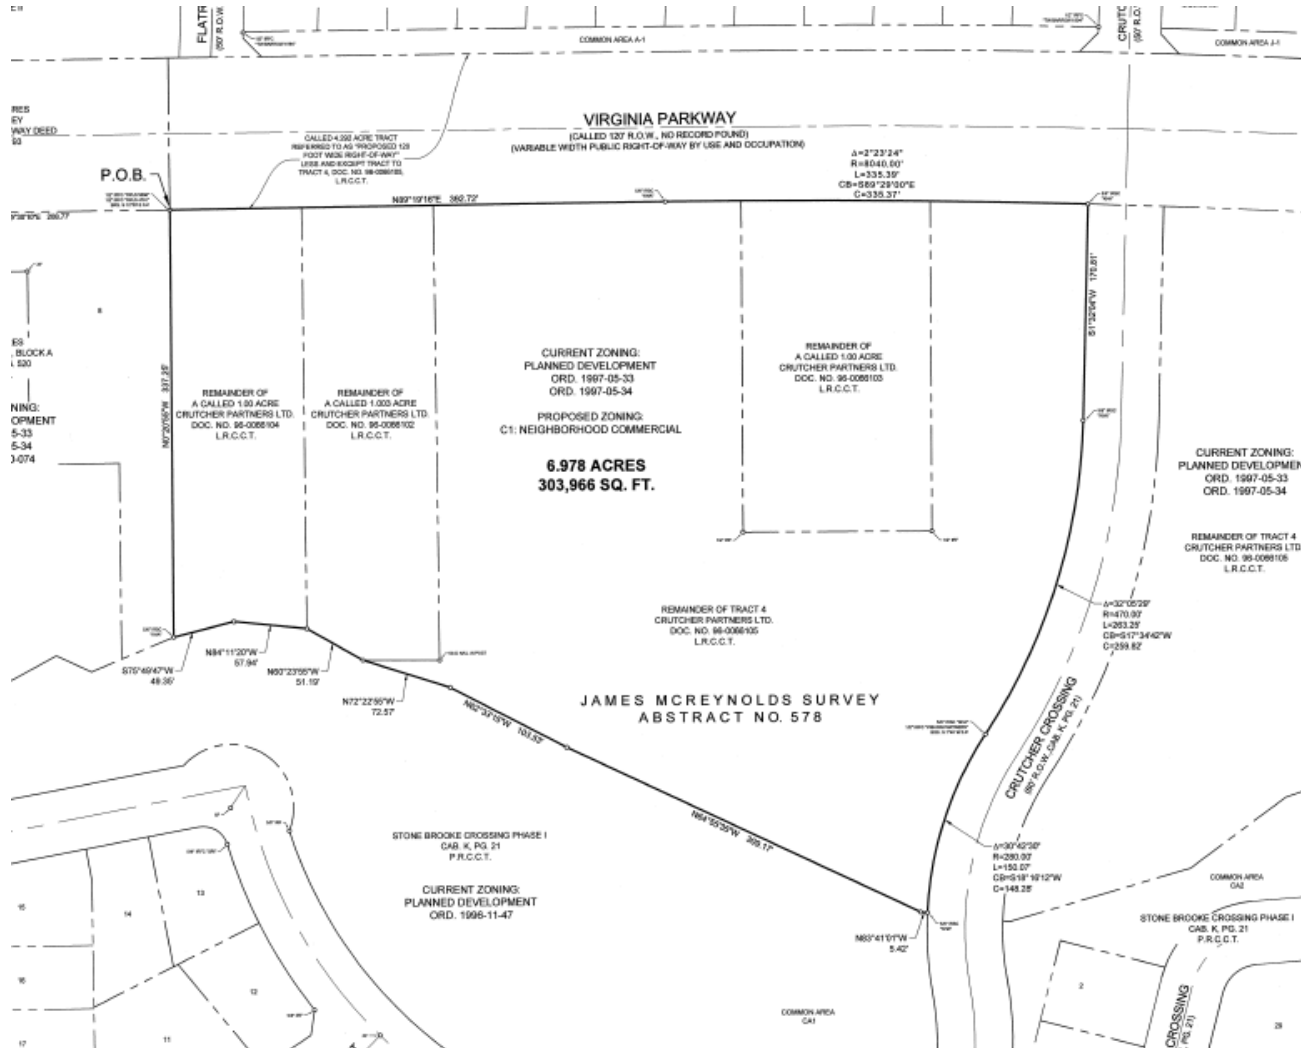

Legends of McKinney  
Rezone  
15-233Z

- MONEY MAGAZINE 2014 -

# Location Map

# Proposed Zoning Exhibit - Boundary

# Layout – Informational Only