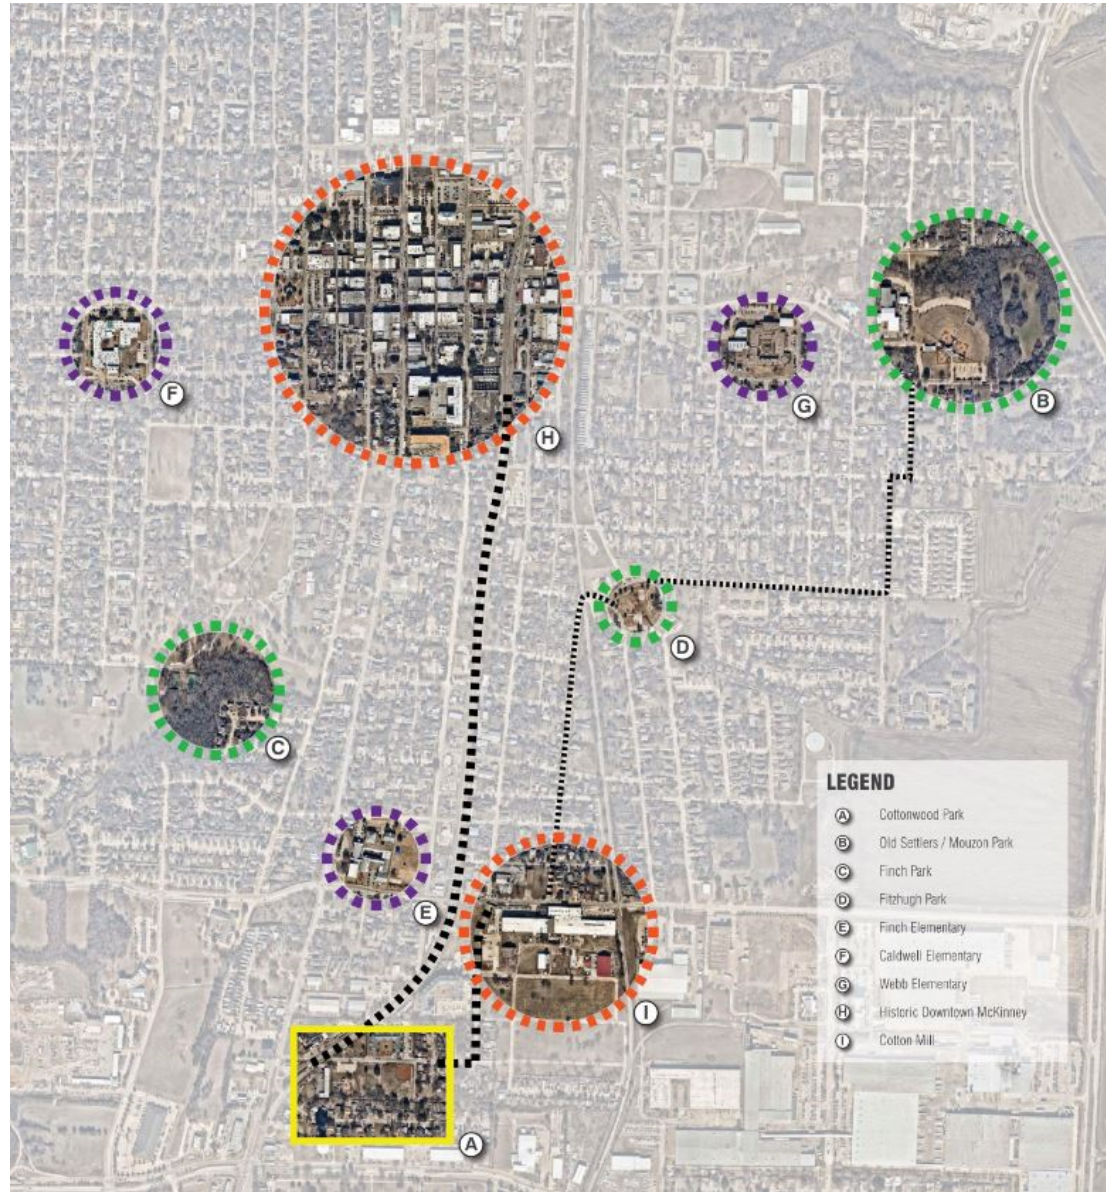

# Cottonwood Park Connectivity to Downtown and other nearby locations

# Existing Conditions

## COTTONWOOD PARK

## LEGEND

- A. Pavilion
- B. Interactive Fountain
- C. Streetscape Plaza
- D. Food Truck Parking
- E. Natural Play Features / Kids Zone
- F. Multi-use Court
- G. Parking
- H. Central Lawn
- I. Interactive Garden Walk
- J. Buffer