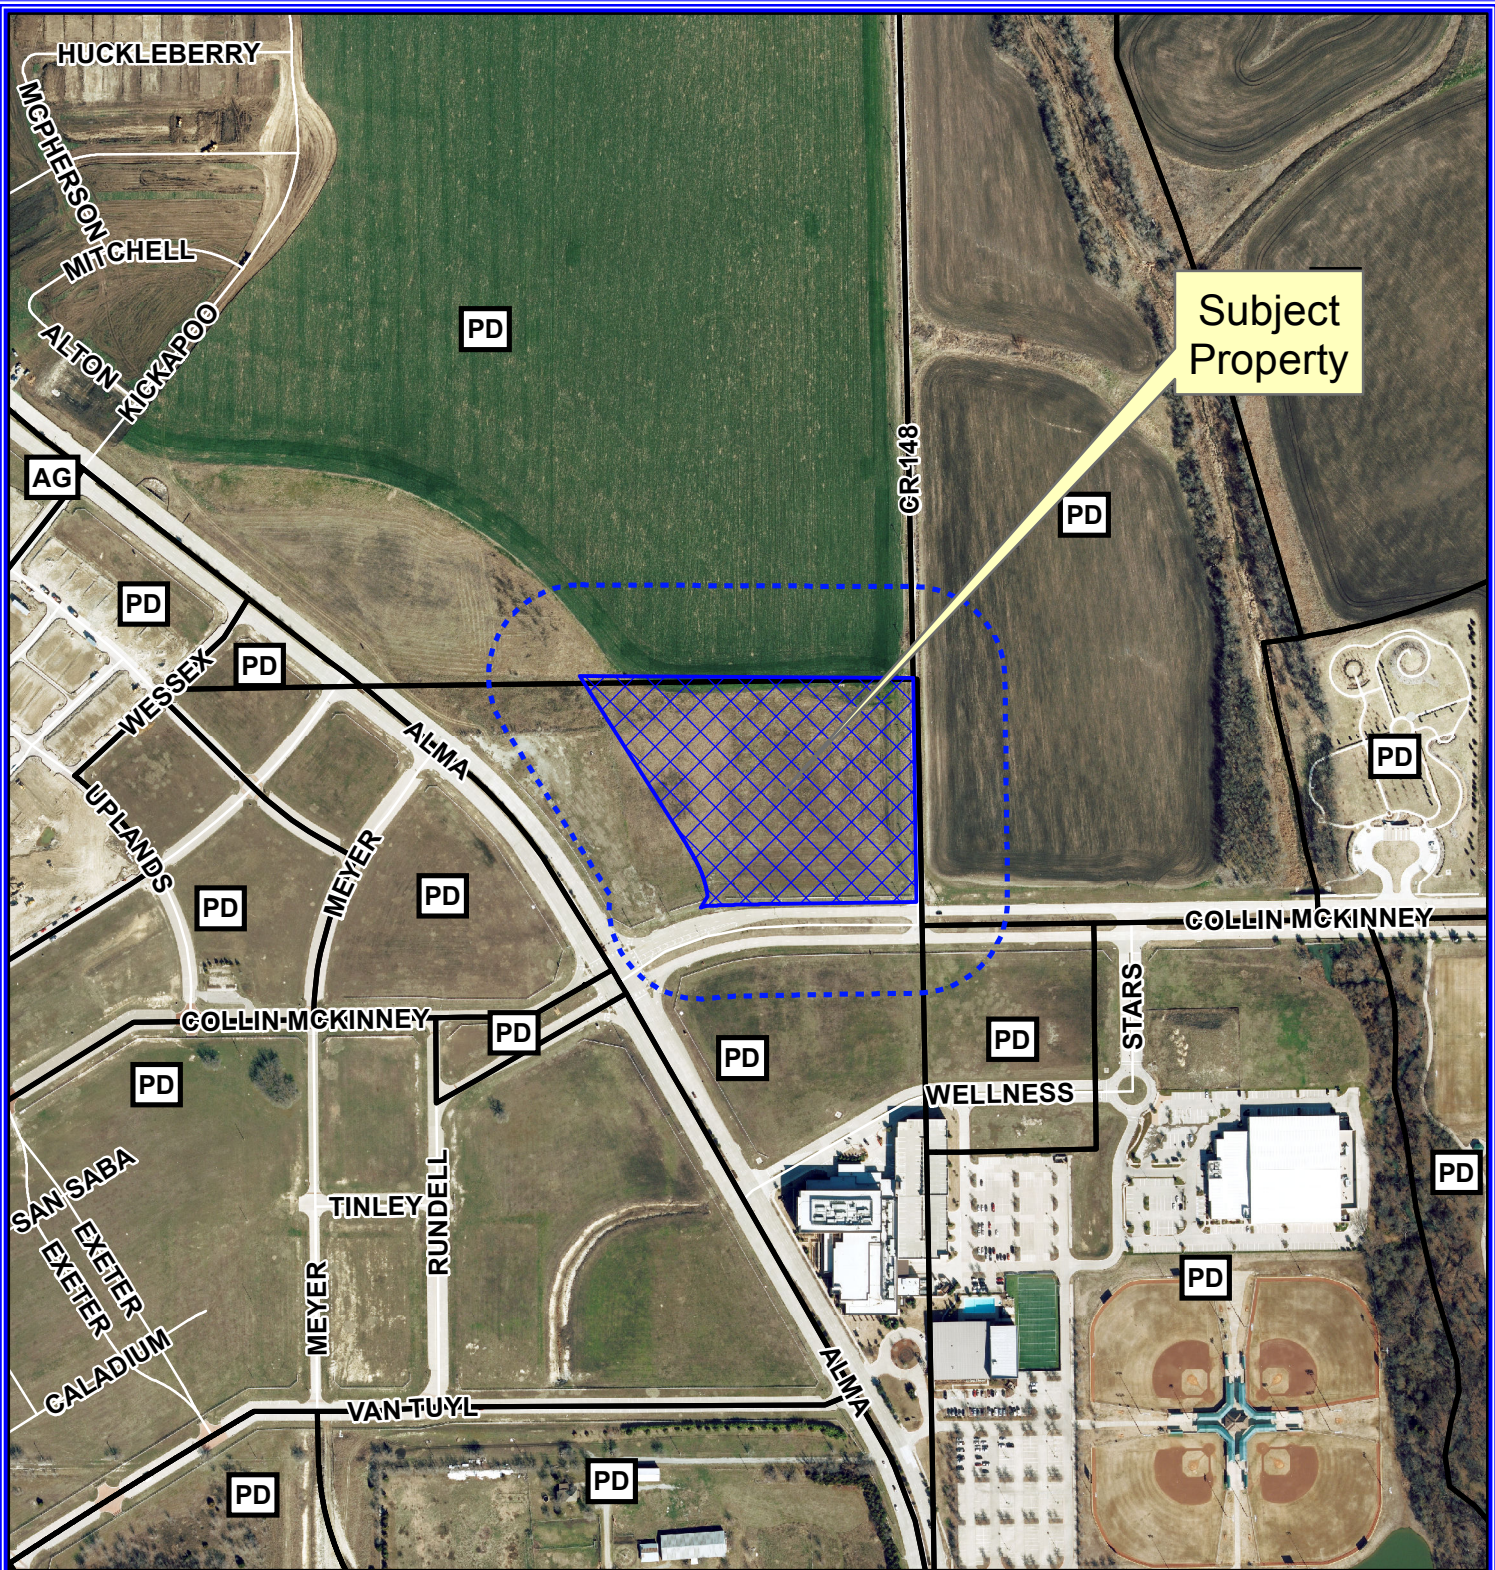

Notification Map

Case: 16-249Z

--- 200' Buffer

Notification Map

Case: 16-249Z

--- 200' Buffer

Vicinity Map