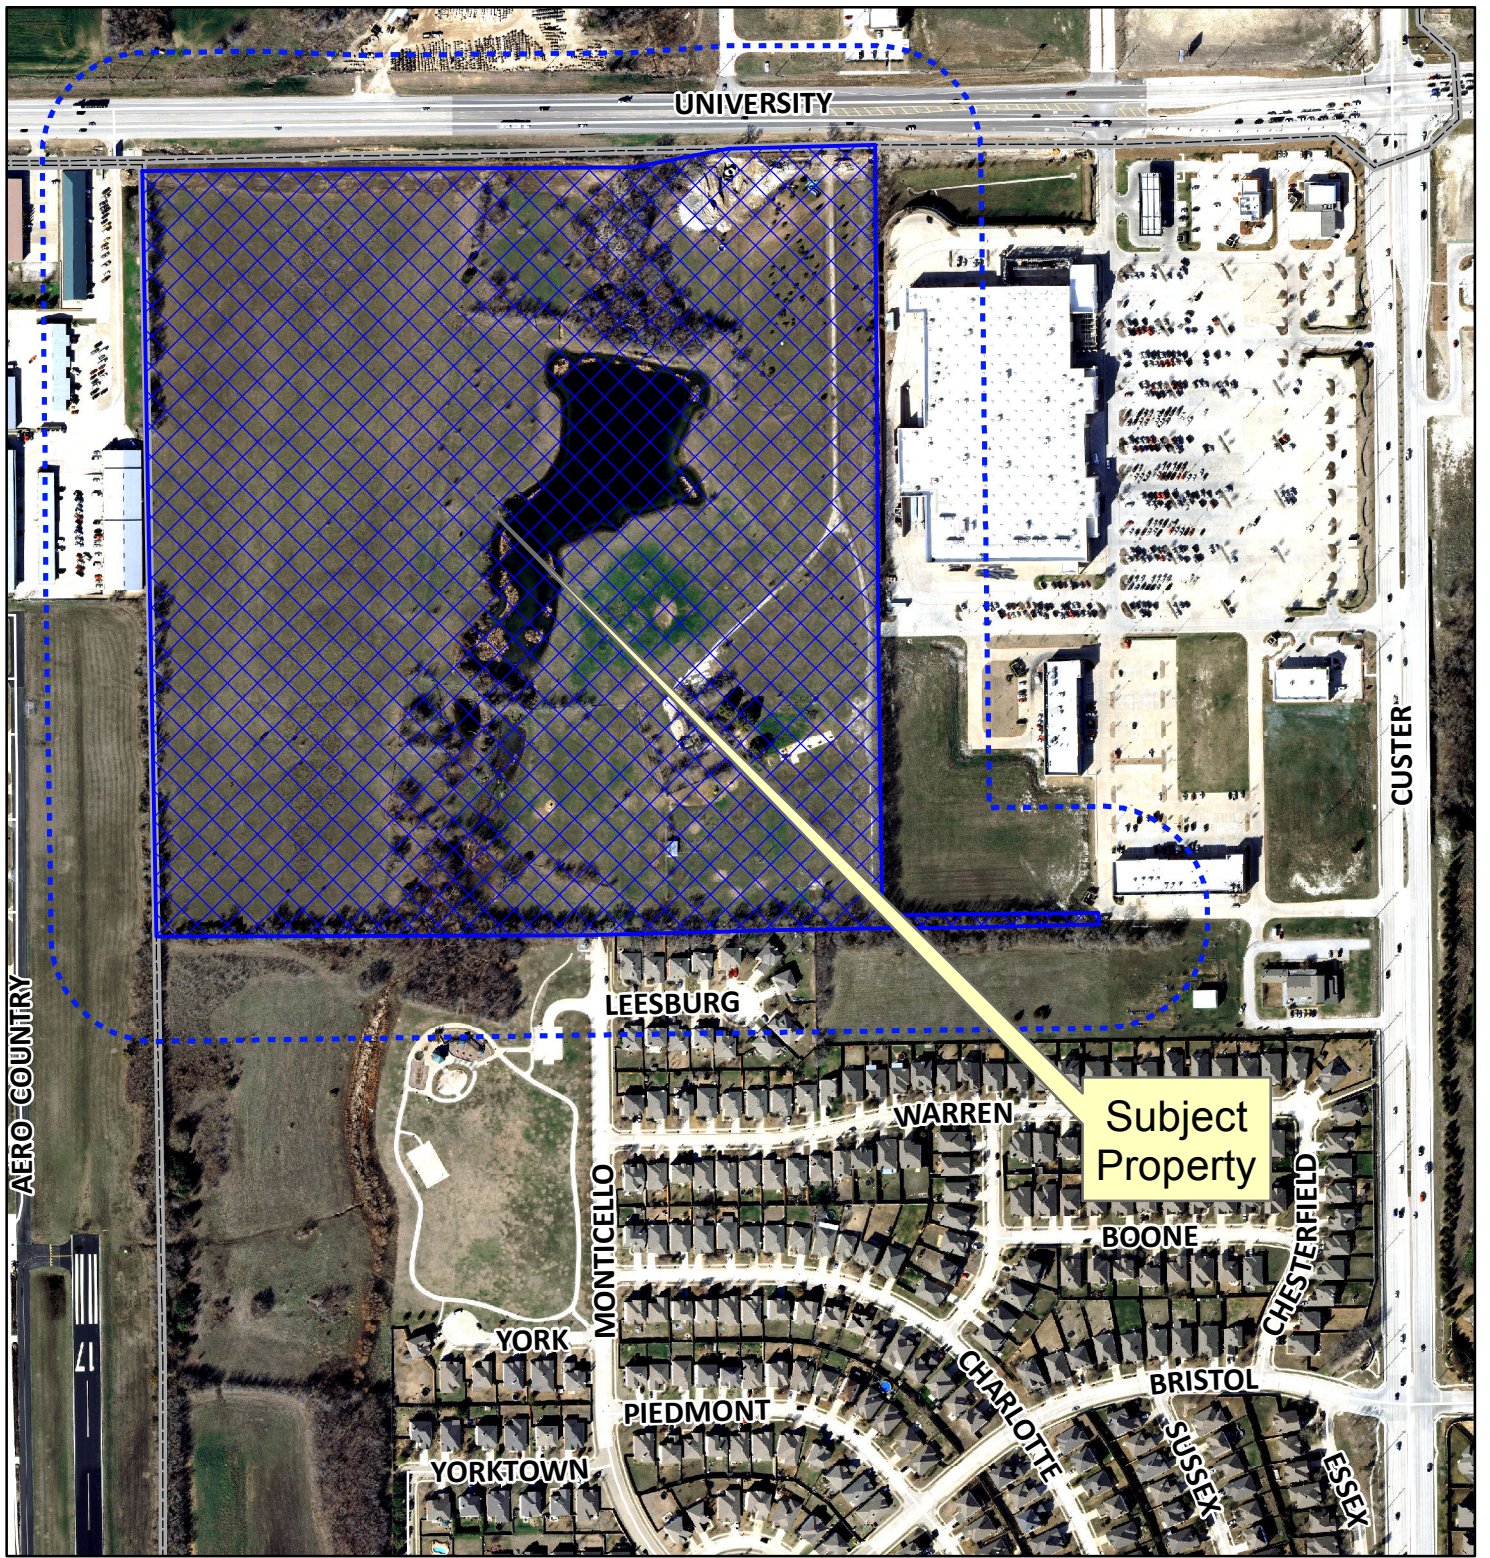

Notification Map

Case: 14-151Z

--- 200' Notification Buffer

Path: S:\MCKGIS\notification\Projects\2014\14-151Z.mxd

DISCLAIMER: This map and information contained in it were developed exclusively for use by the City of McKinney. Any use or reliance on this map by anyone else is at that party's risk and without liability to the City of McKinney, its officials or employees for any discrepancies, errors, or variances which may exist.

Notification Map

Case: 14-151Z

--- 200' Notification Buffer