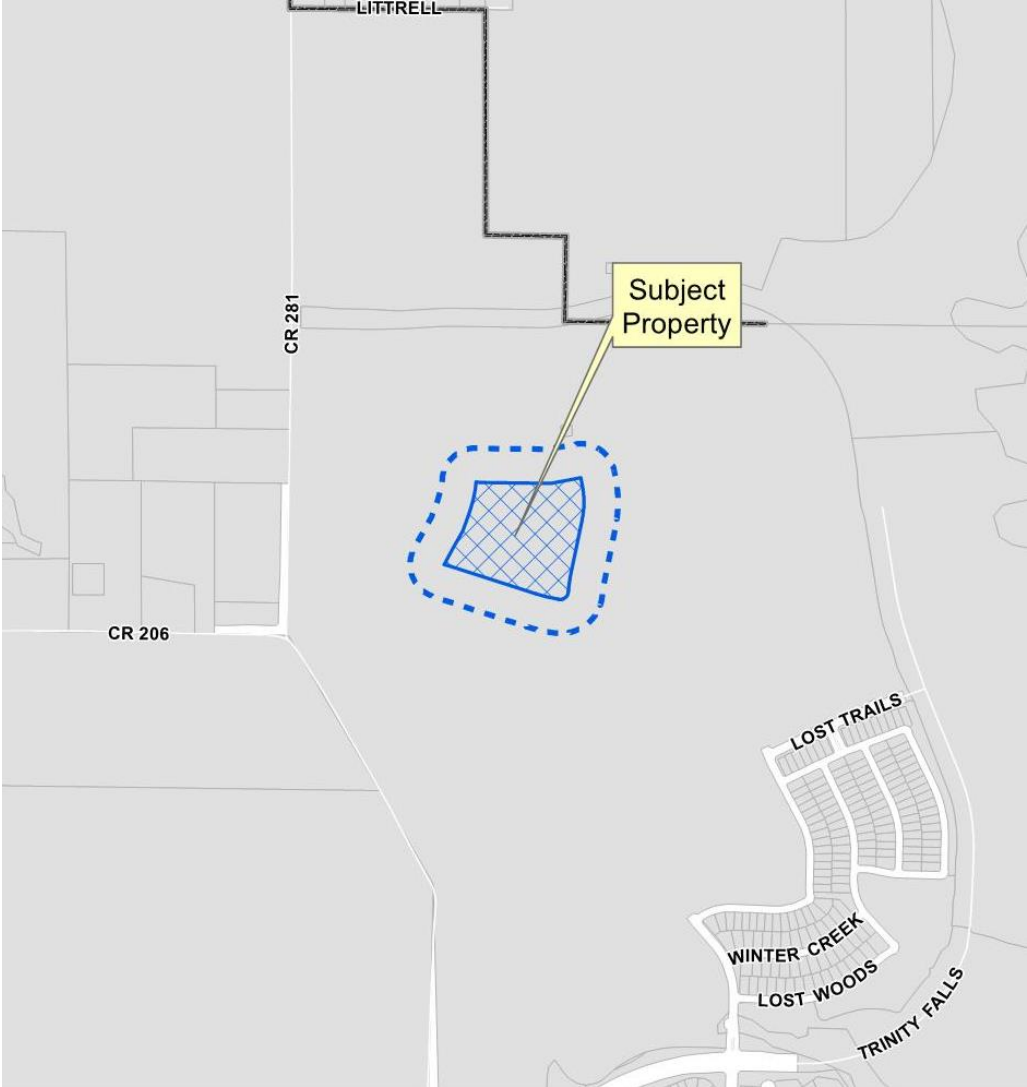

Del Webb at Trinity Falls Amenity Center

18-0114SP

Location Map

Aerial Exhibit

Proposed Site Plan

Proposed Landscape Plan