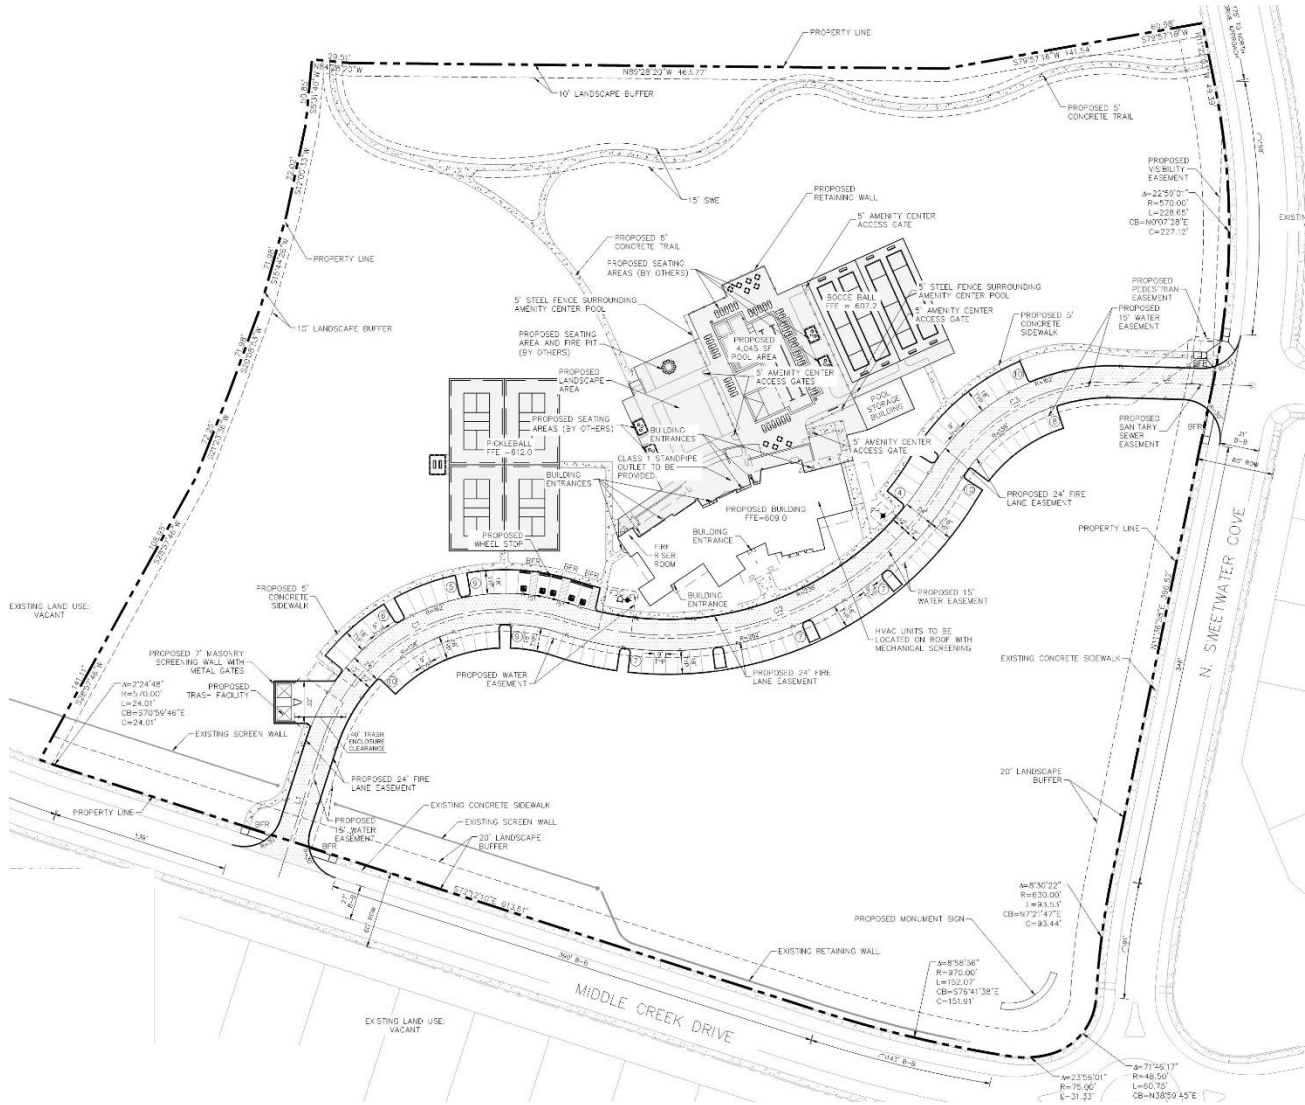

Del Webb at Trinity Falls Amenity Center

18-0114SP

Location Map

Aerial Exhibit

Proposed Site Plan

Proposed Landscape Plan