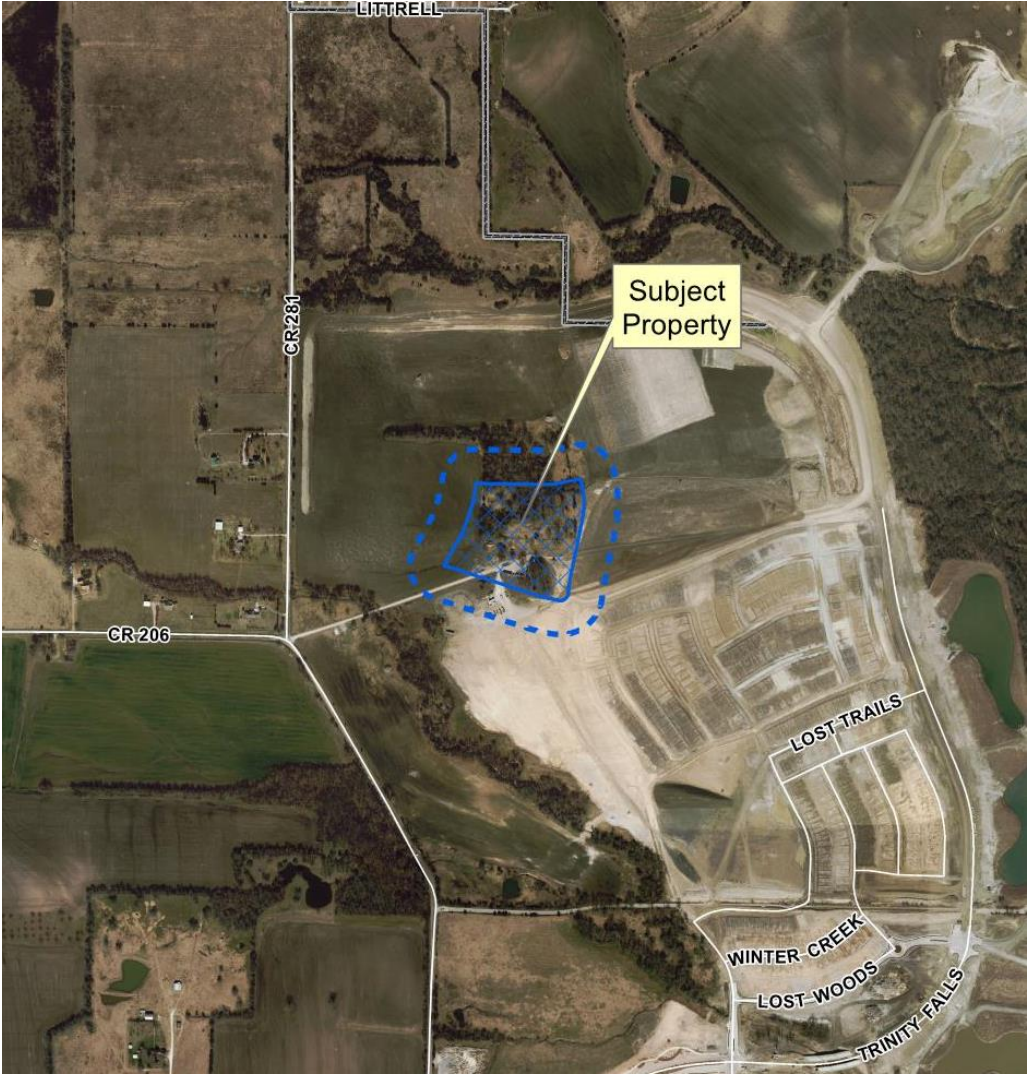

Del Webb at Trinity Falls Amenity Center

18-0114SP

Location Map

Aerial Exhibit

Proposed Site Plan

Proposed Landscape Plan