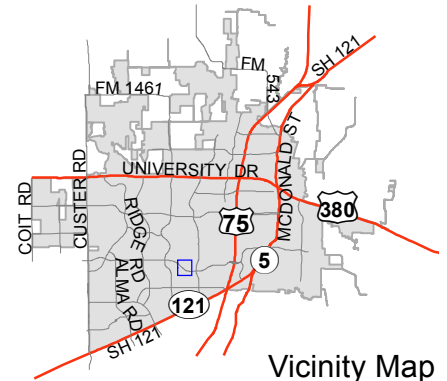

## Notification Map

Case: 14-206SP

--- 200' Notification Buffer