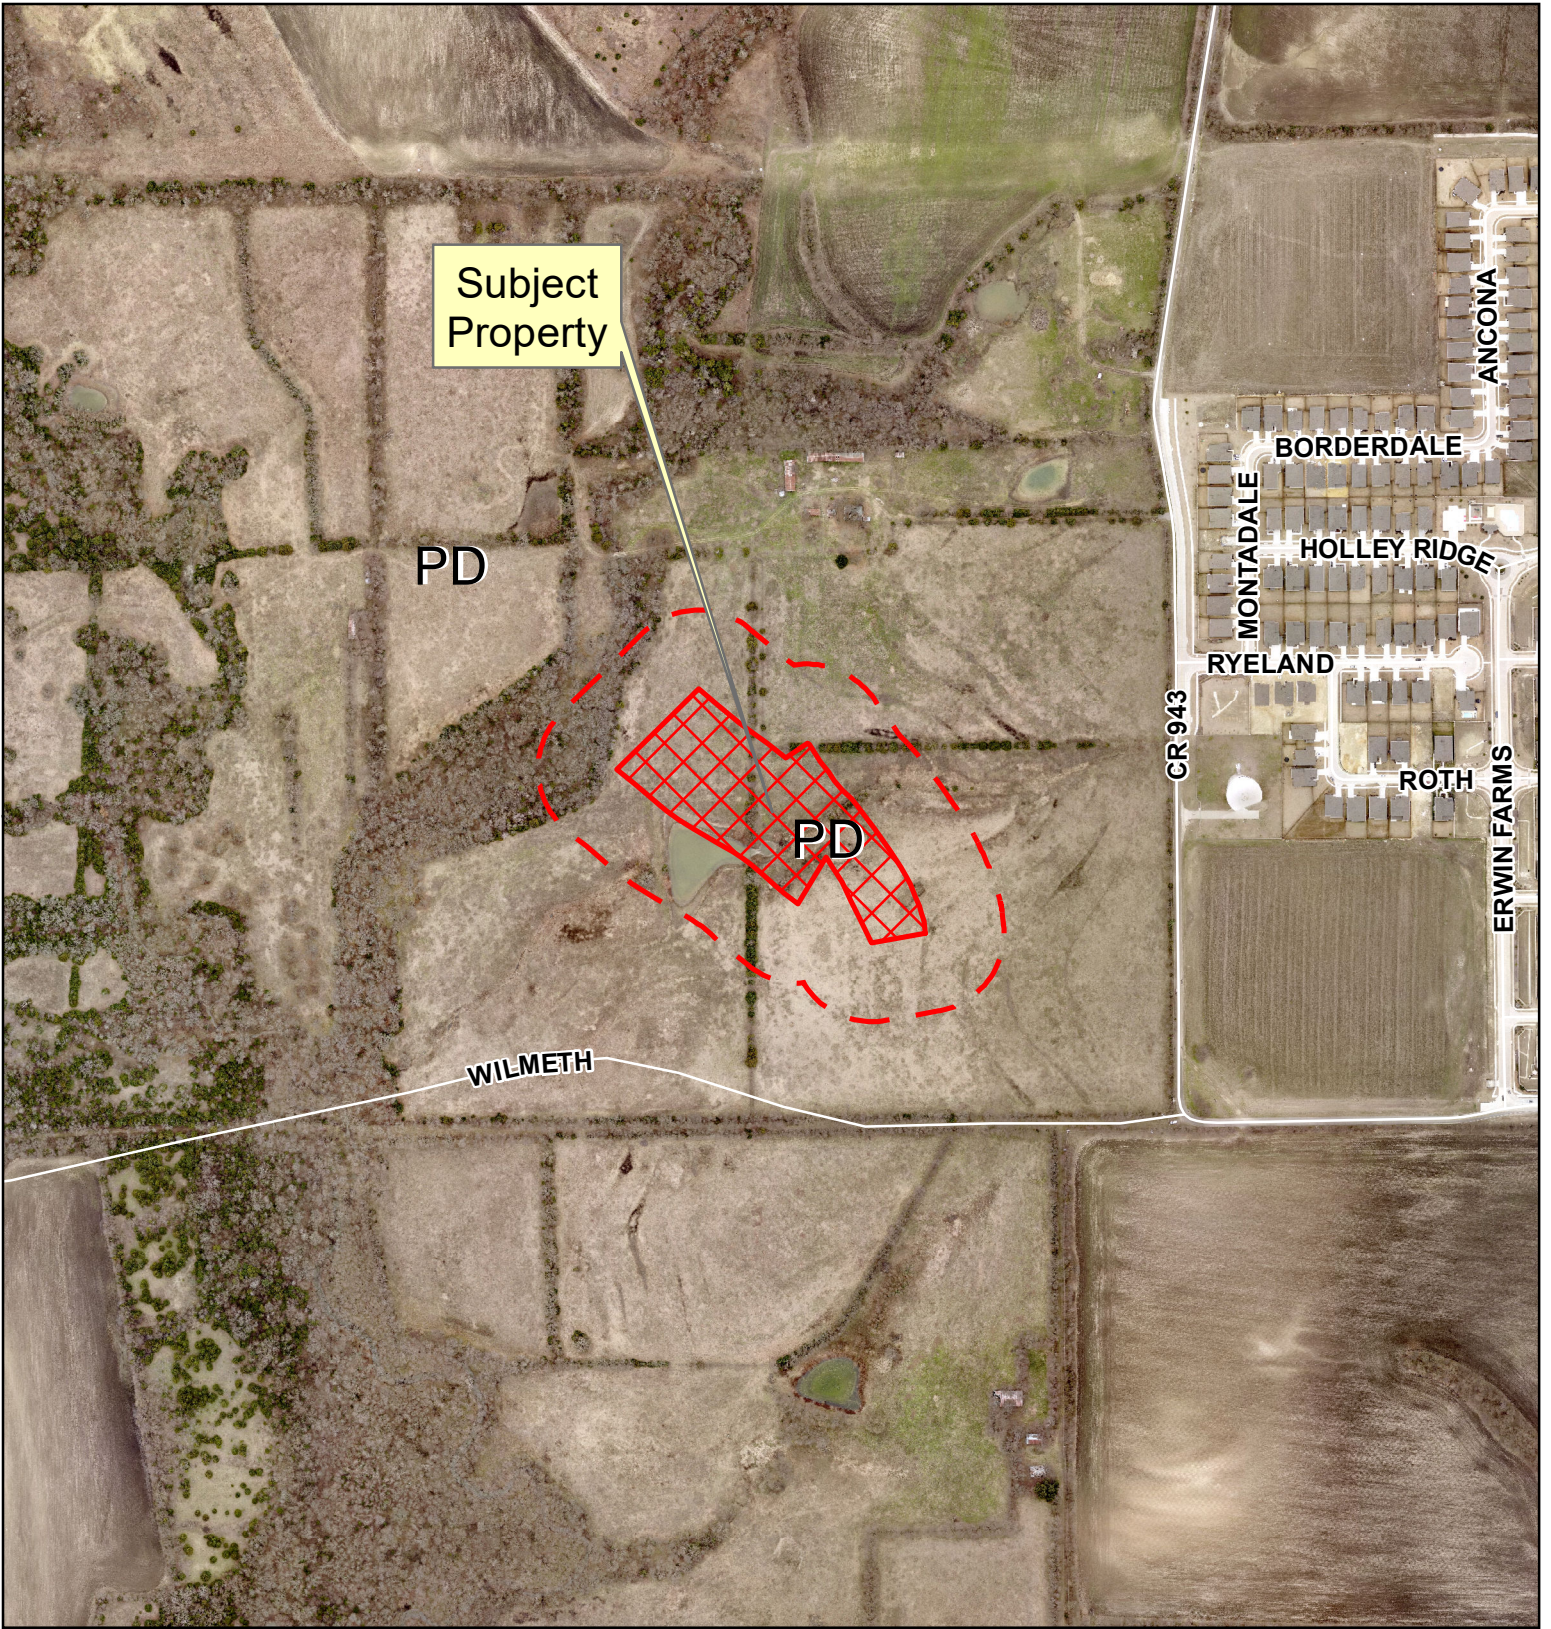

Subject Property

PD

PD

WILMETH

CR 943

MONTADALE

BORDERDALE

HOLLEY RIDGE

RYELAND

ROTH

ERWIN FARMS

LANCONA