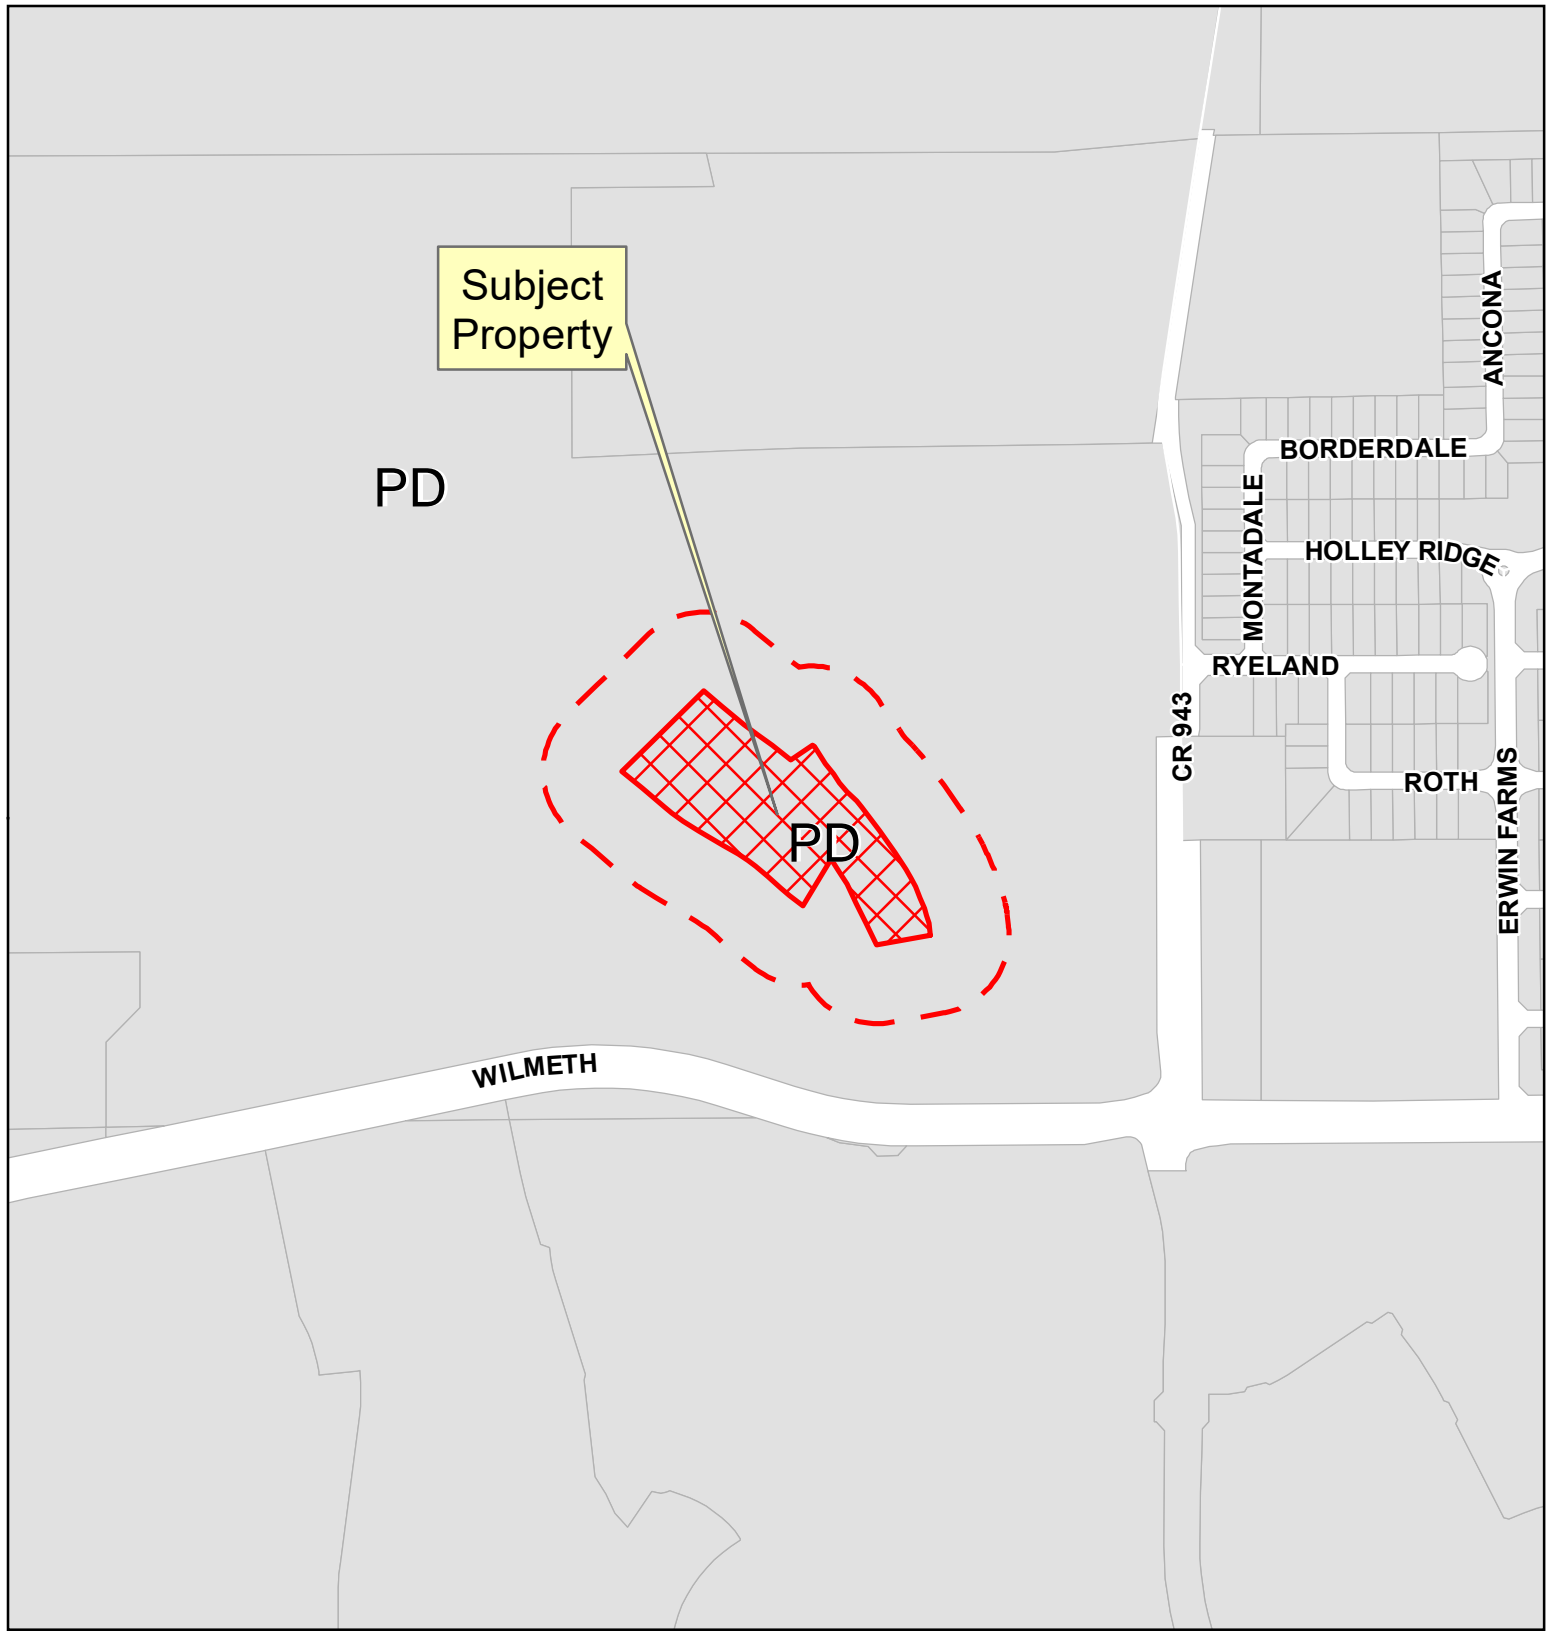

Document Path: Y:\GIS\Scripts\Latest\Dev\Services\NotificationMap\Dev_Services_Noification_Map.mxd

Notification Map

22-0064Z

--- 200' Buffer

Source: City of McKinney GIS
Date: 6/29/2022

DISCLAIMER: This map and information contained in it were developed exclusively for use by the City of McKinney. Any use or reliance on this map by anyone else is at that party's risk and without liability to the City of McKinney, its officials or employees for any discrepancies, errors, or variances which may exist.

Subject Property

PD

PD

WILMETH

CR 943

MONTADALE

BORDERDALE

HOLLEY RIDGE

RYELAND

ROTH

ERWIN FARMS

LANCONA

Vicinity Map

Notification Map

22-0064Z

--- 200' Buffer