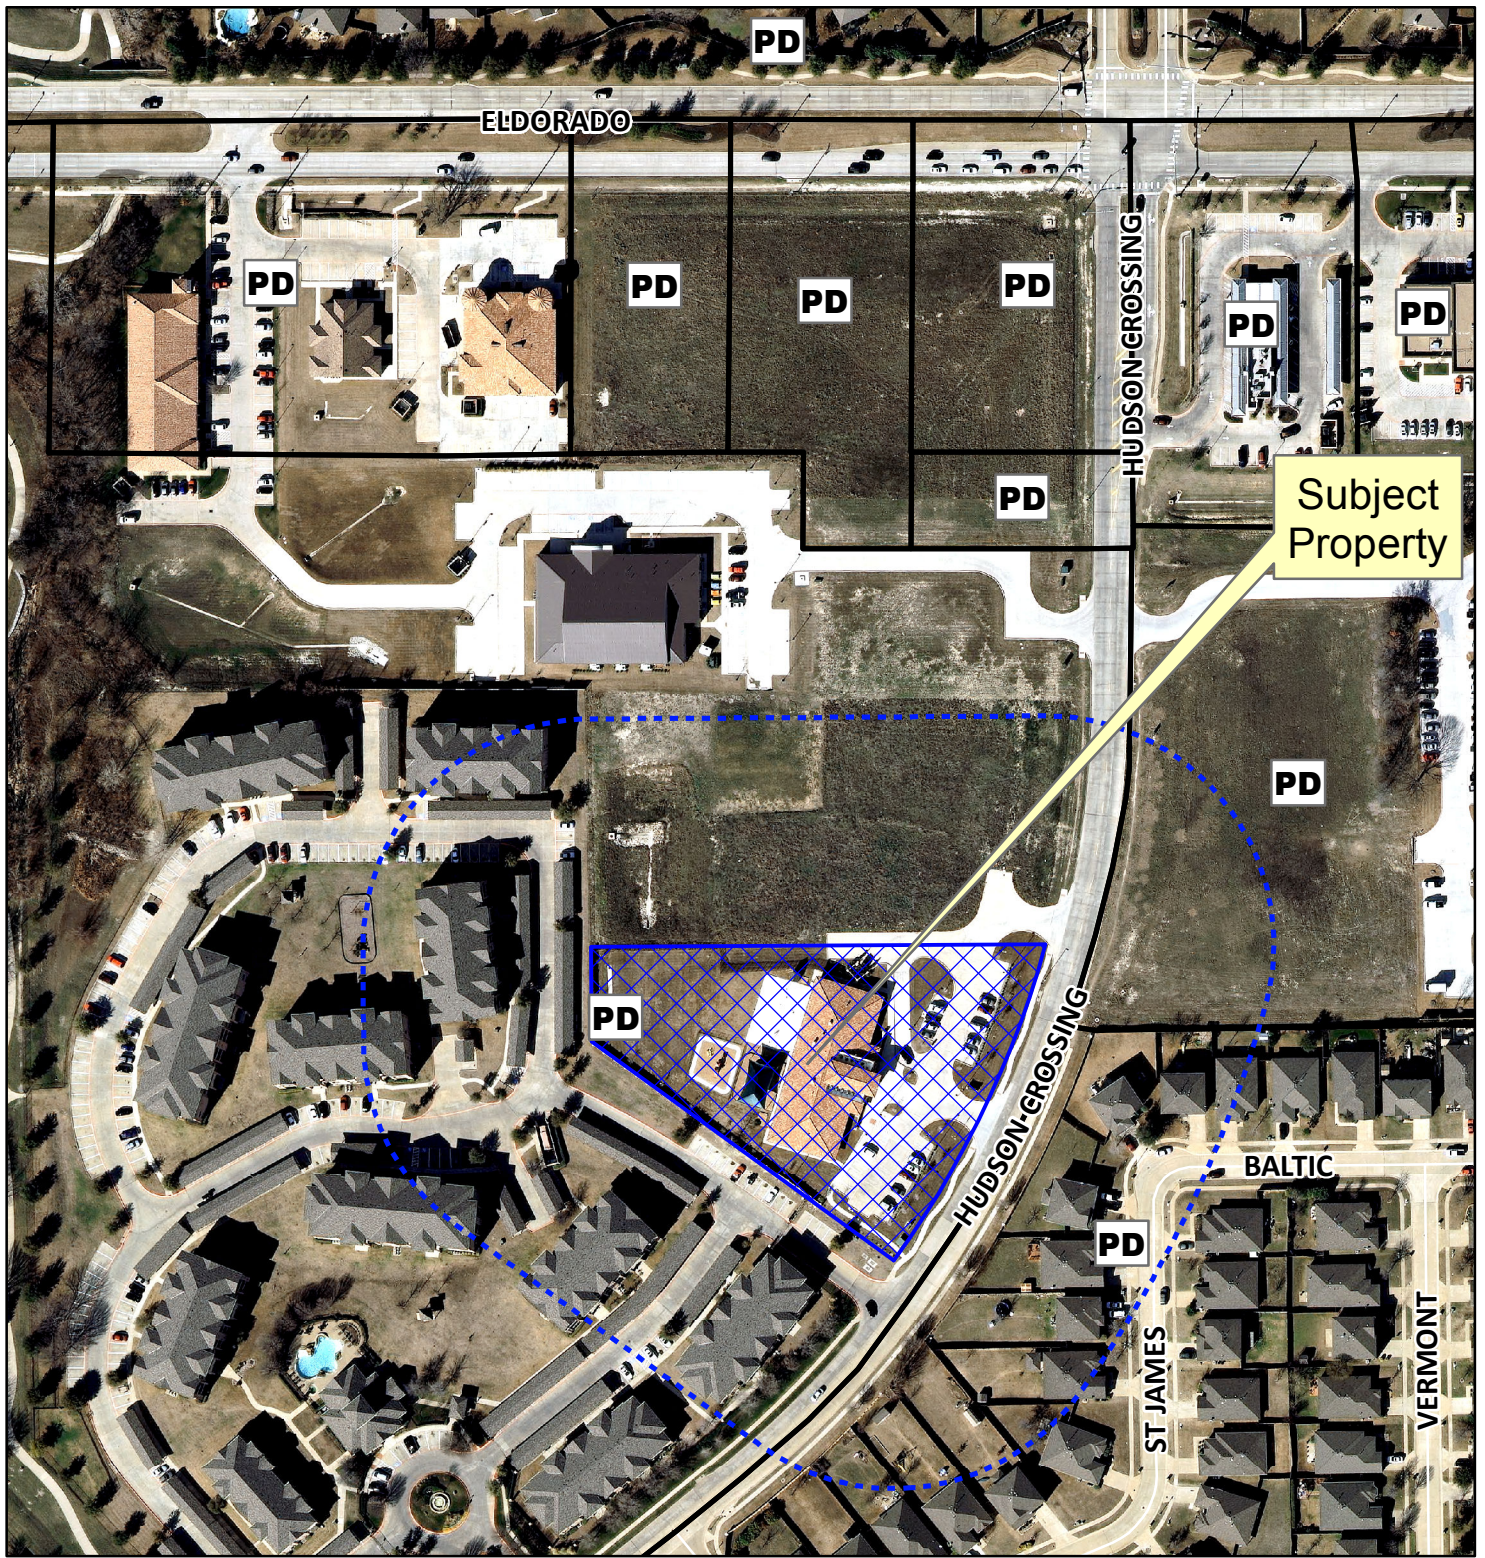

Notification Map

Case: 14-157Z

--- 200' Notification Buffer

Vicinity Map

Subject Property

Notification Map

Case: 14-157Z

--- 200' Notification Buffer

Path: S:\MCKGIS\Notification\Projects\2014\14-157Z.mxd

DISCLAIMER: This map and information contained in it were developed exclusively for use by the City of McKinney. Any use or reliance on this map by anyone else is at that party's risk and without liability to the City of McKinney, its officials or employees for any discrepancies, errors, or variances which may exist.