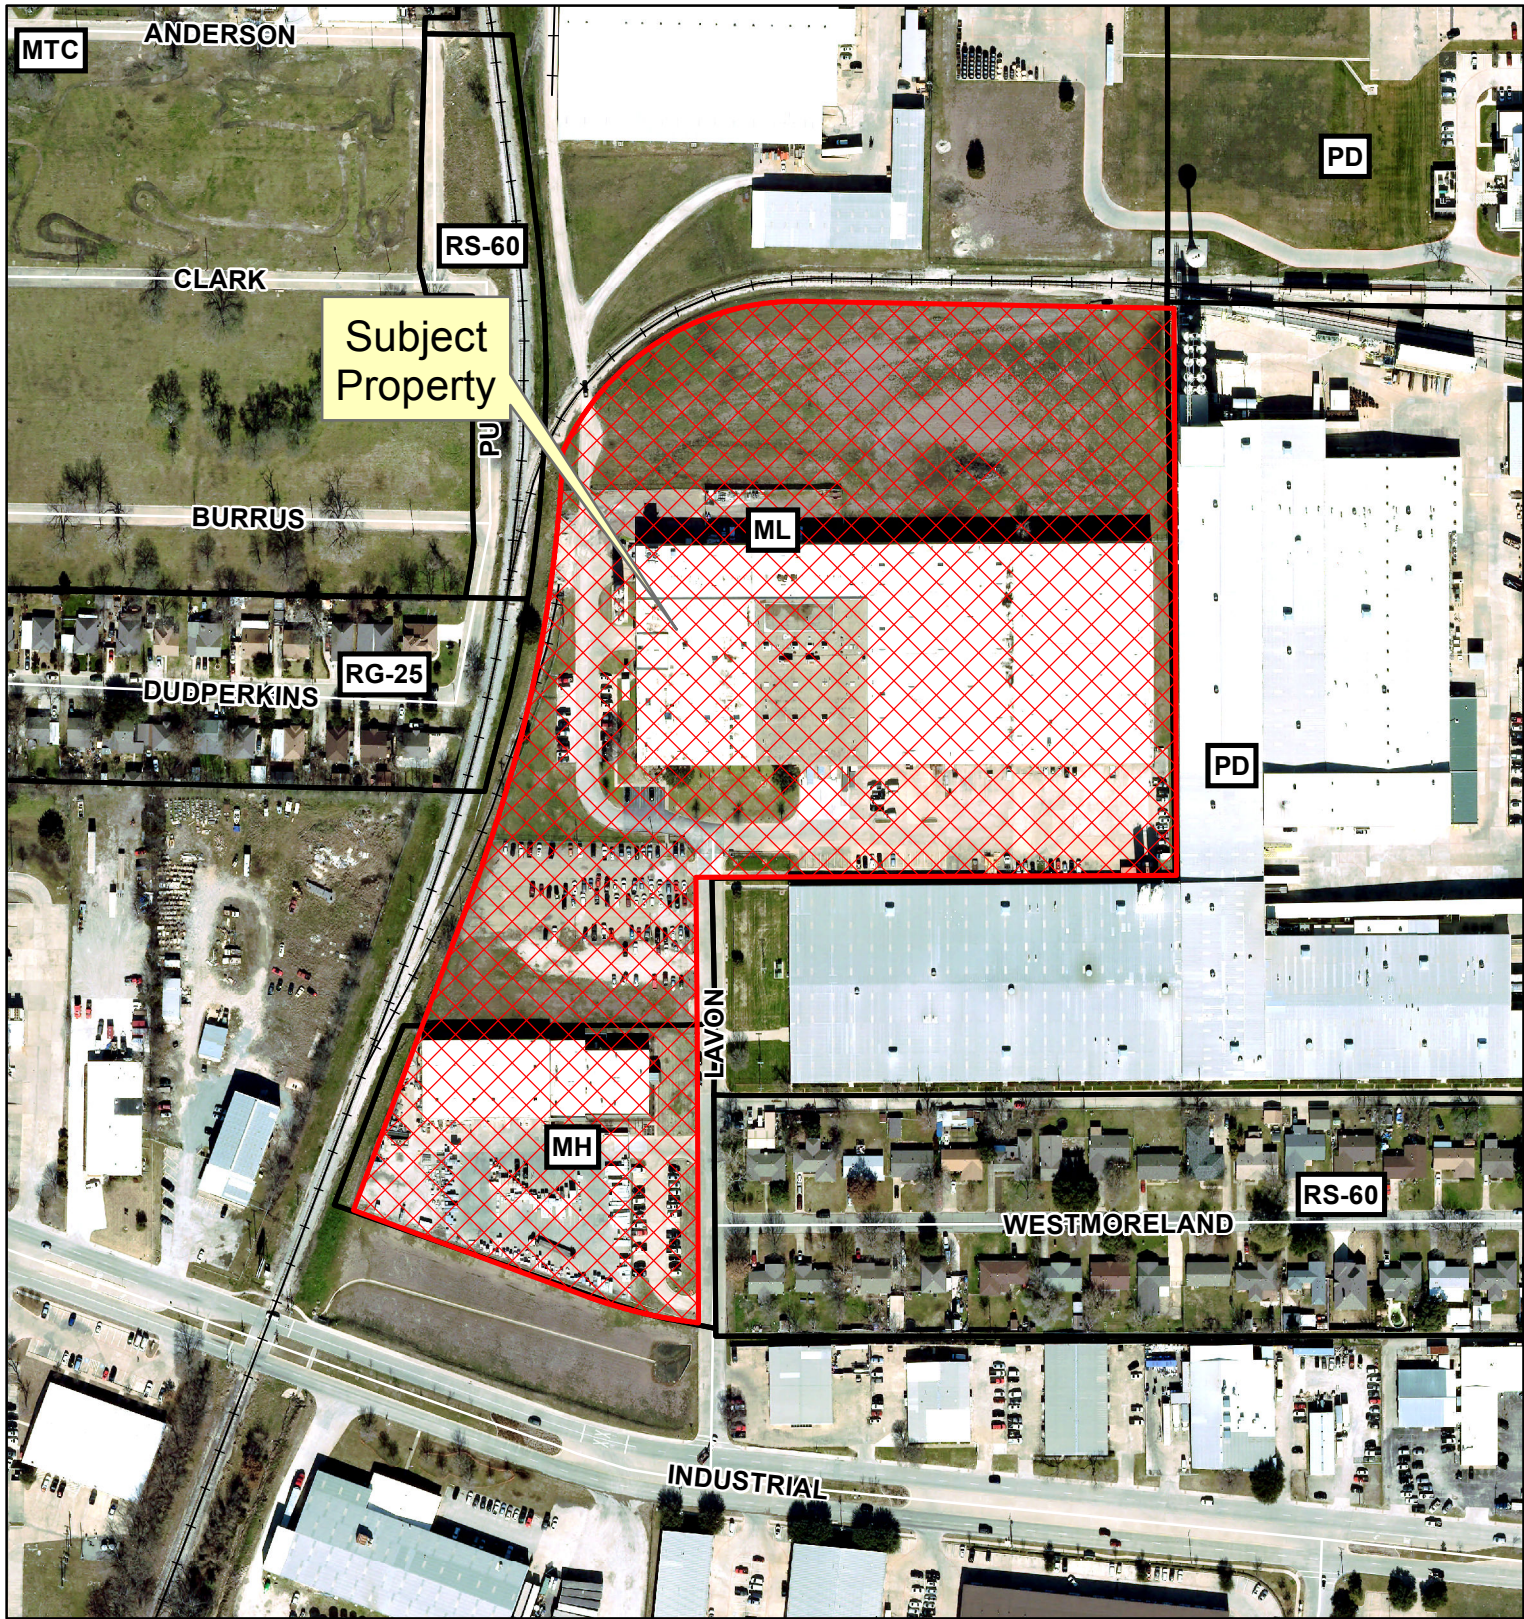

Location Map

Case: 17-259MRP

--- 200' Buffer

Vicinity Map

DISCLAIMER: This map and information contained in it were developed exclusively for use by the City of McKinney. Any use or reliance on this map by anyone else is at that party's risk and without liability to the City of McKinney, its officials or employees for any discrepancies, errors, or variances which may exist.

Location Map

Case: 17-259MRP

200' Buffer

DISCLAIMER: This map and information contained in it were developed exclusively for use by the City of McKinney. Any use or reliance on this map by anyone else is at that party's risk and without liability to the City of McKinney, its officials or employees for any discrepancies, errors, or variances which may exist.