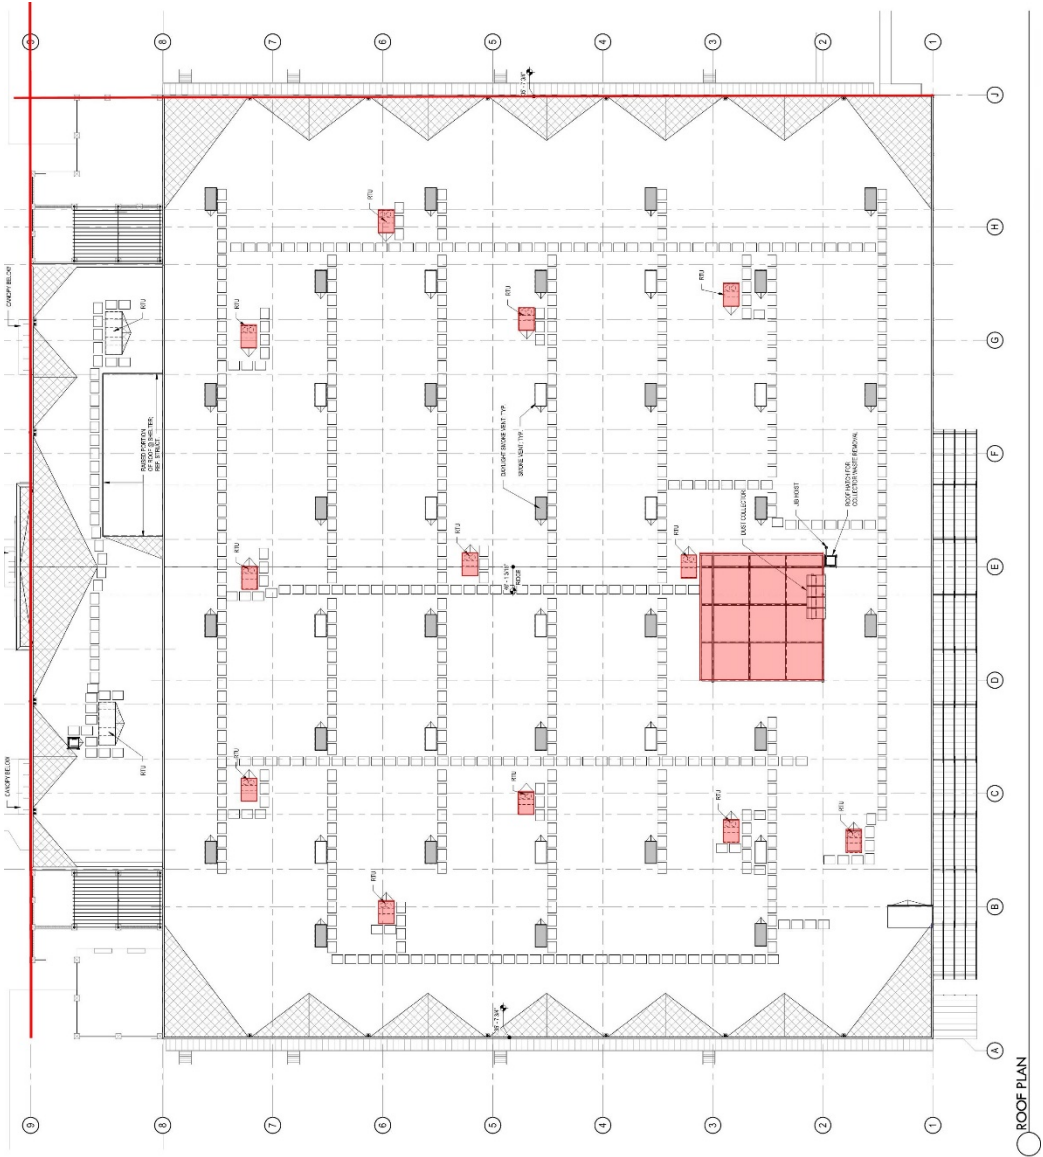

Dynacraft Site Plan

17-157SP

Location Map

Aerial Exhibit

Proposed Site Plan

Proposed Roof Plan

Proposed Site Line Exhibit (Bird's Eye View)

Proposed Site Line Exhibit (Street View)

○ VIEW 2 FROM STREET (WEST)

○ VIEW 3 FROM STREET (NORTHWEST)

○ VIEW 1 FROM STREET (SOUTHWEST)

DYNACRAFT NORTH TEXAS FACILITY