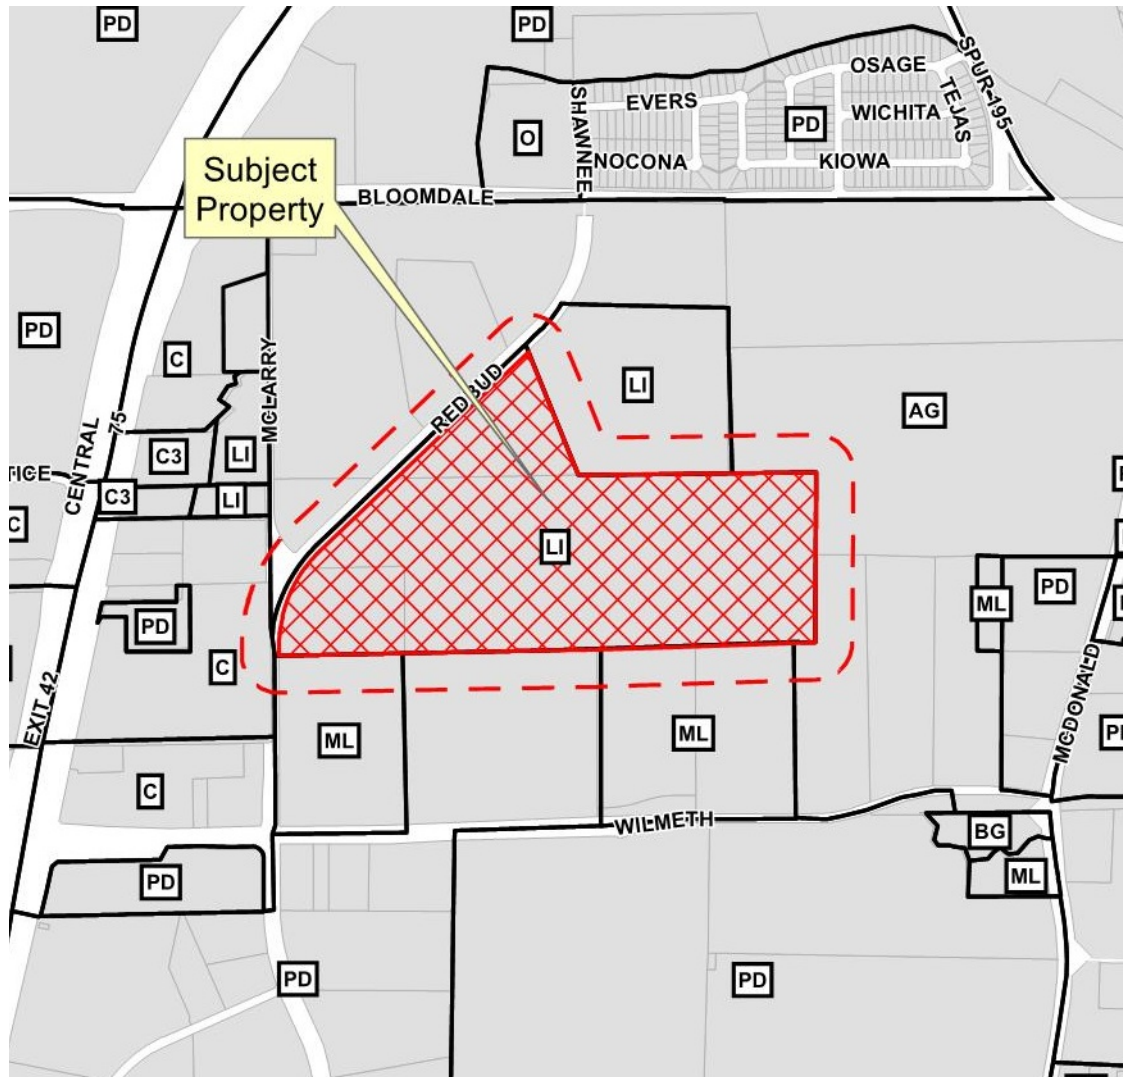

Dynacraft Site Plan

17-157SP

Location Map

Aerial Exhibit

Proposed Site Plan

Proposed Roof Plan

Proposed Site Line Exhibit (Bird's Eye View)

Proposed Site Line Exhibit (Street View)

○ VIEW 2 FROM STREET (WEST)

○ VIEW 3 FROM STREET (NORTHWEST)

○ VIEW 1 FROM STREET (SOUTHWEST)

DYNACRAFT NORTH TEXAS FACILITY