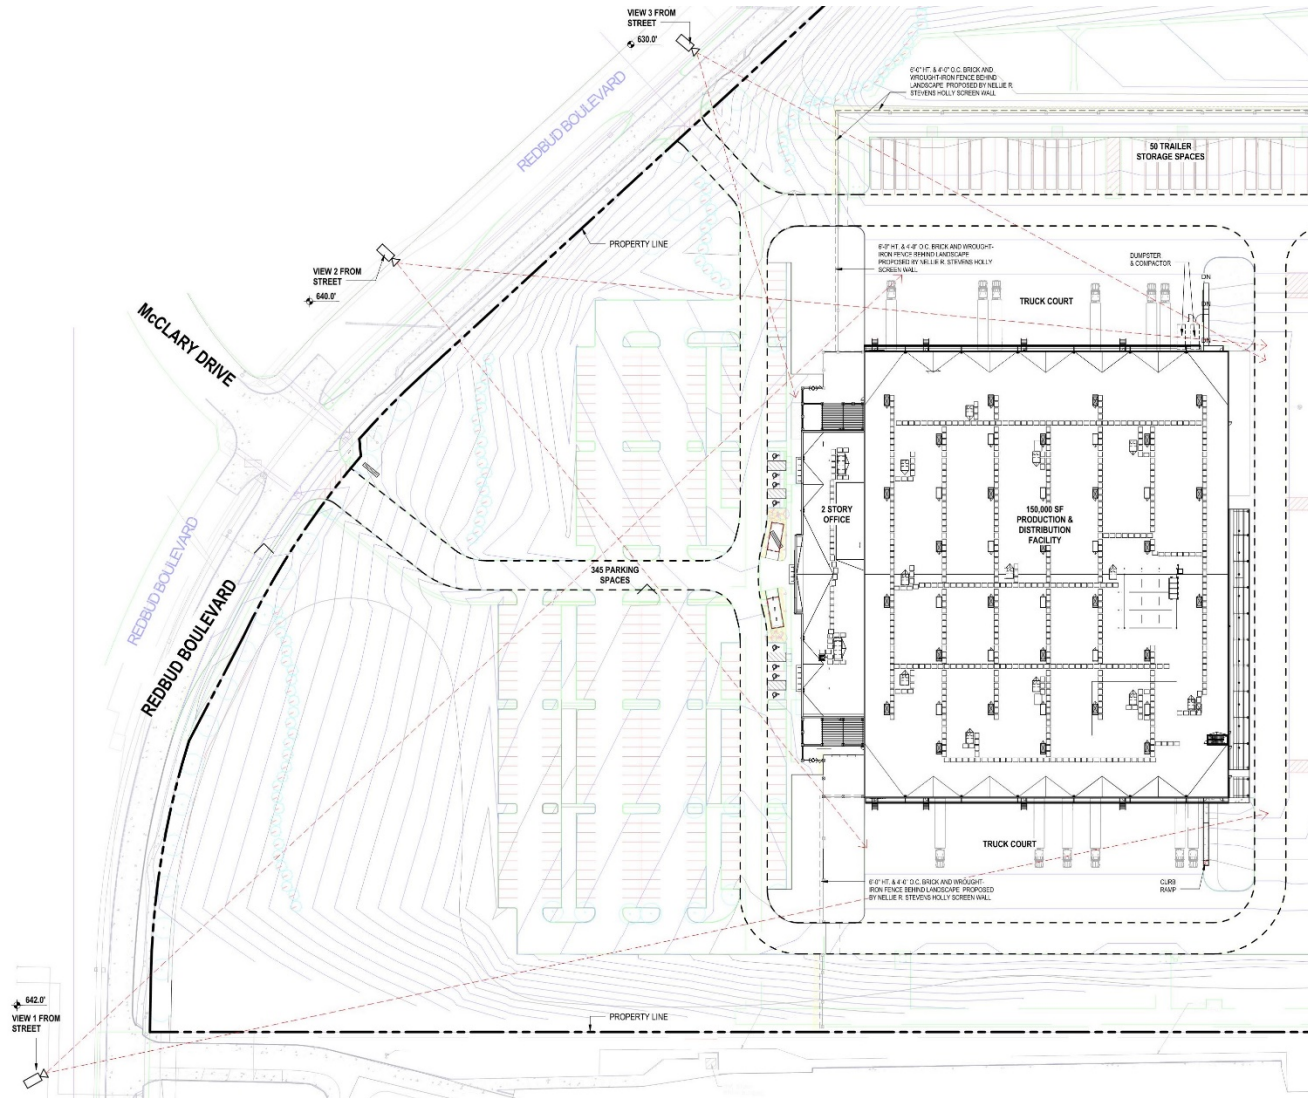

Dynacraft Site Plan

17-157SP

Location Map

Aerial Exhibit

Proposed Site Plan

Proposed Roof Plan

Proposed Site Line Exhibit (Bird's Eye View)

Proposed Site Line Exhibit (Street View)

○ VIEW 2 FROM STREET (WEST)

○ VIEW 3 FROM STREET (NORTHWEST)

○ VIEW 1 FROM STREET (SOUTHWEST)

DYNACRAFT NORTH TEXAS FACILITY