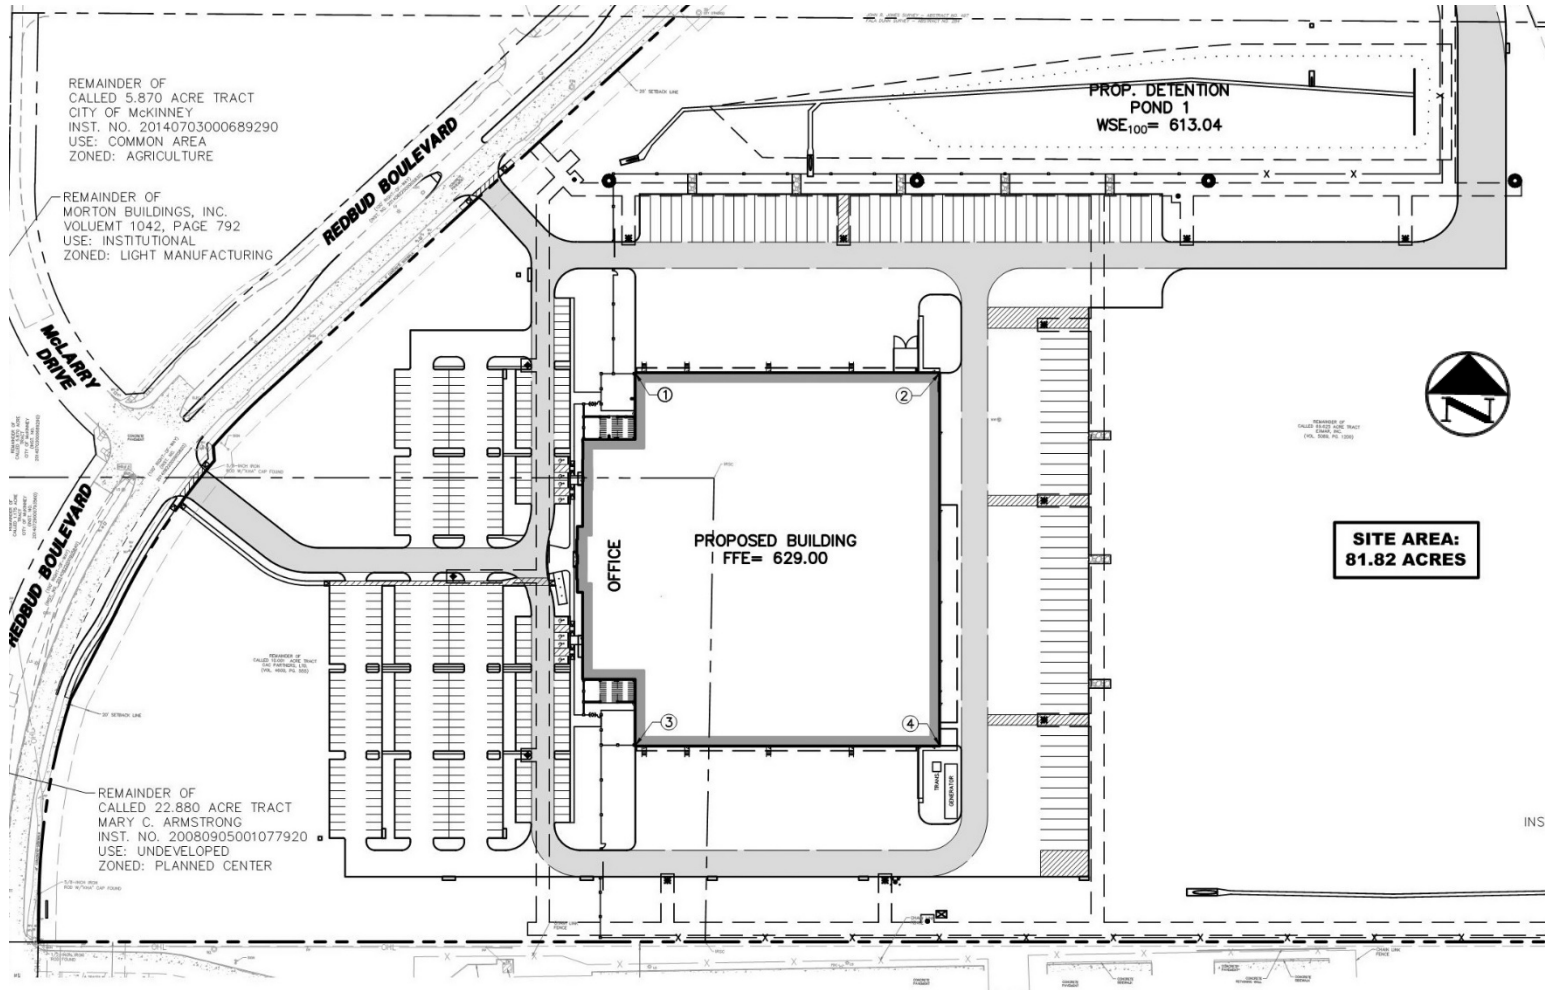

Dynacraft Site Plan

17-157SP

Location Map

Aerial Exhibit

Proposed Site Plan

Proposed Roof Plan

Proposed Site Line Exhibit (Bird's Eye View)

Proposed Site Line Exhibit (Street View)

○ VIEW 2 FROM STREET (WEST)

○ VIEW 3 FROM STREET (NORTHWEST)

○ VIEW 1 FROM STREET (SOUTHWEST)

DYNACRAFT NORTH TEXAS FACILITY