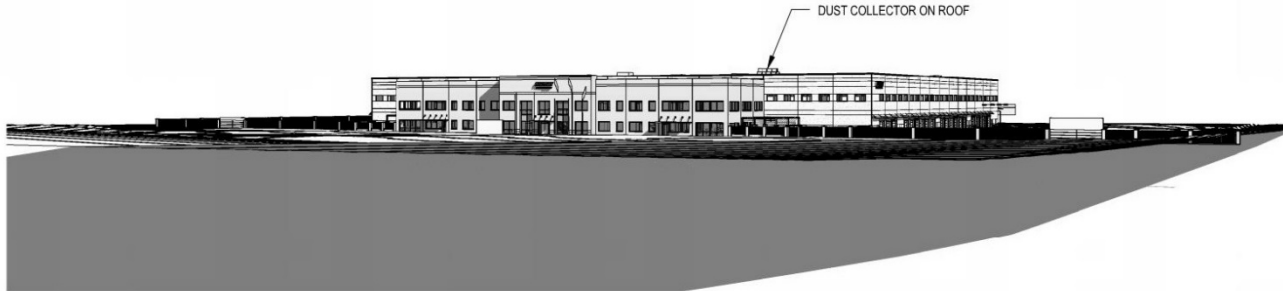

Dynacraft Site Plan

17-157SP

Location Map

Aerial Exhibit

Proposed Site Plan

Proposed Roof Plan

Proposed Site Line Exhibit (Bird's Eye View)

Proposed Site Line Exhibit (Street View)

○ VIEW 2 FROM STREET (WEST)

○ VIEW 3 FROM STREET (NORTHWEST)

○ VIEW 1 FROM STREET (SOUTHWEST)

DYNACRAFT NORTH TEXAS FACILITY