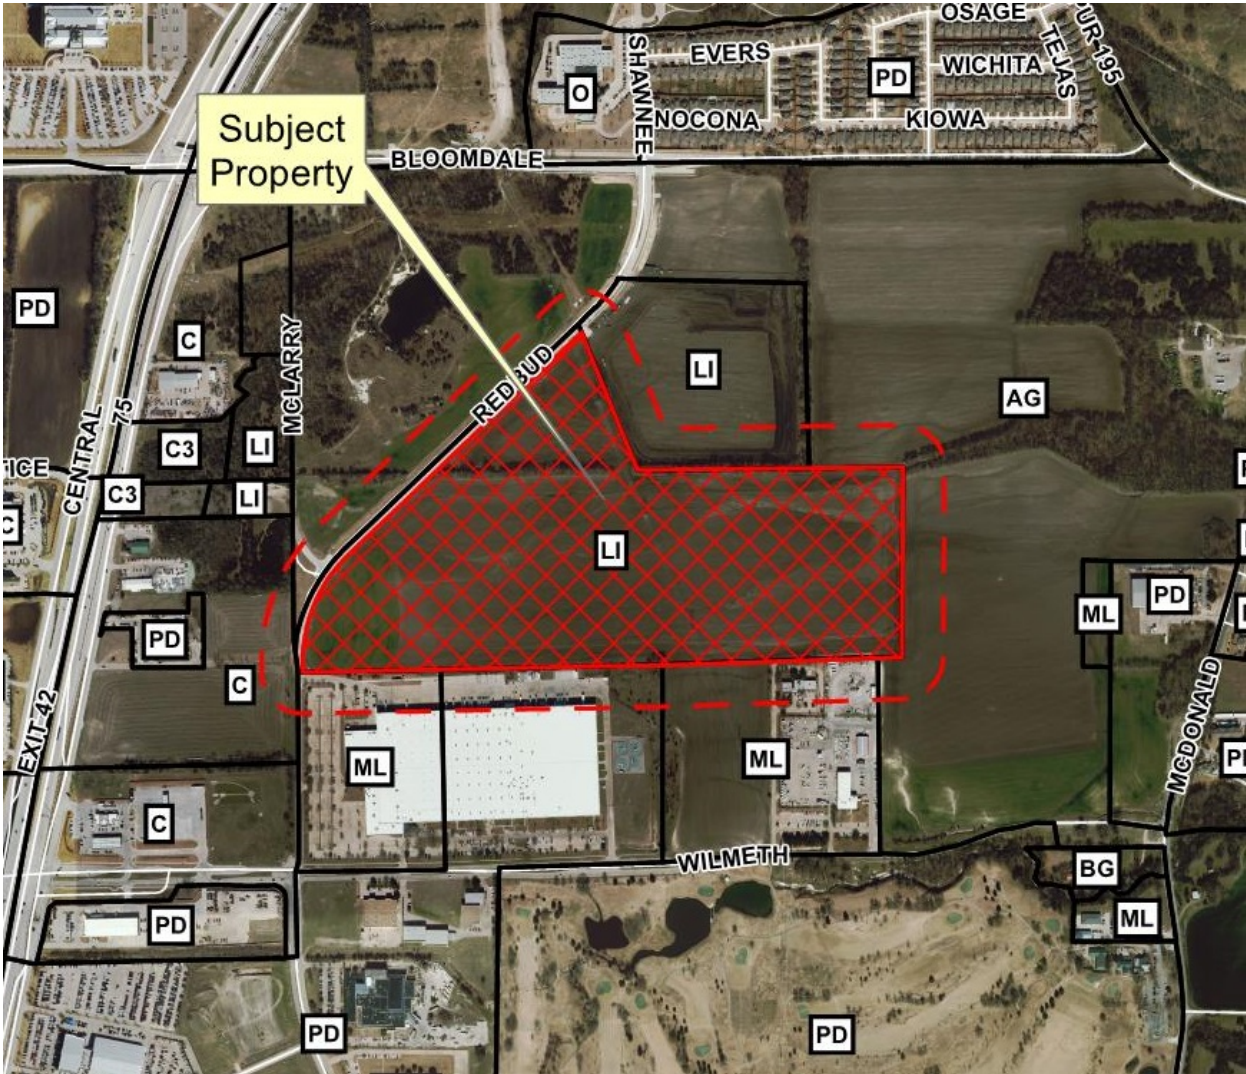

Dynacraft Site Plan

17-157SP

Location Map

Aerial Exhibit

Proposed Site Plan

Proposed Roof Plan

Proposed Site Line Exhibit (Bird's Eye View)

Proposed Site Line Exhibit (Street View)

○ VIEW 2 FROM STREET (WEST)

○ VIEW 3 FROM STREET (NORTHWEST)

○ VIEW 1 FROM STREET (SOUTHWEST)

DYNACRAFT NORTH TEXAS FACILITY