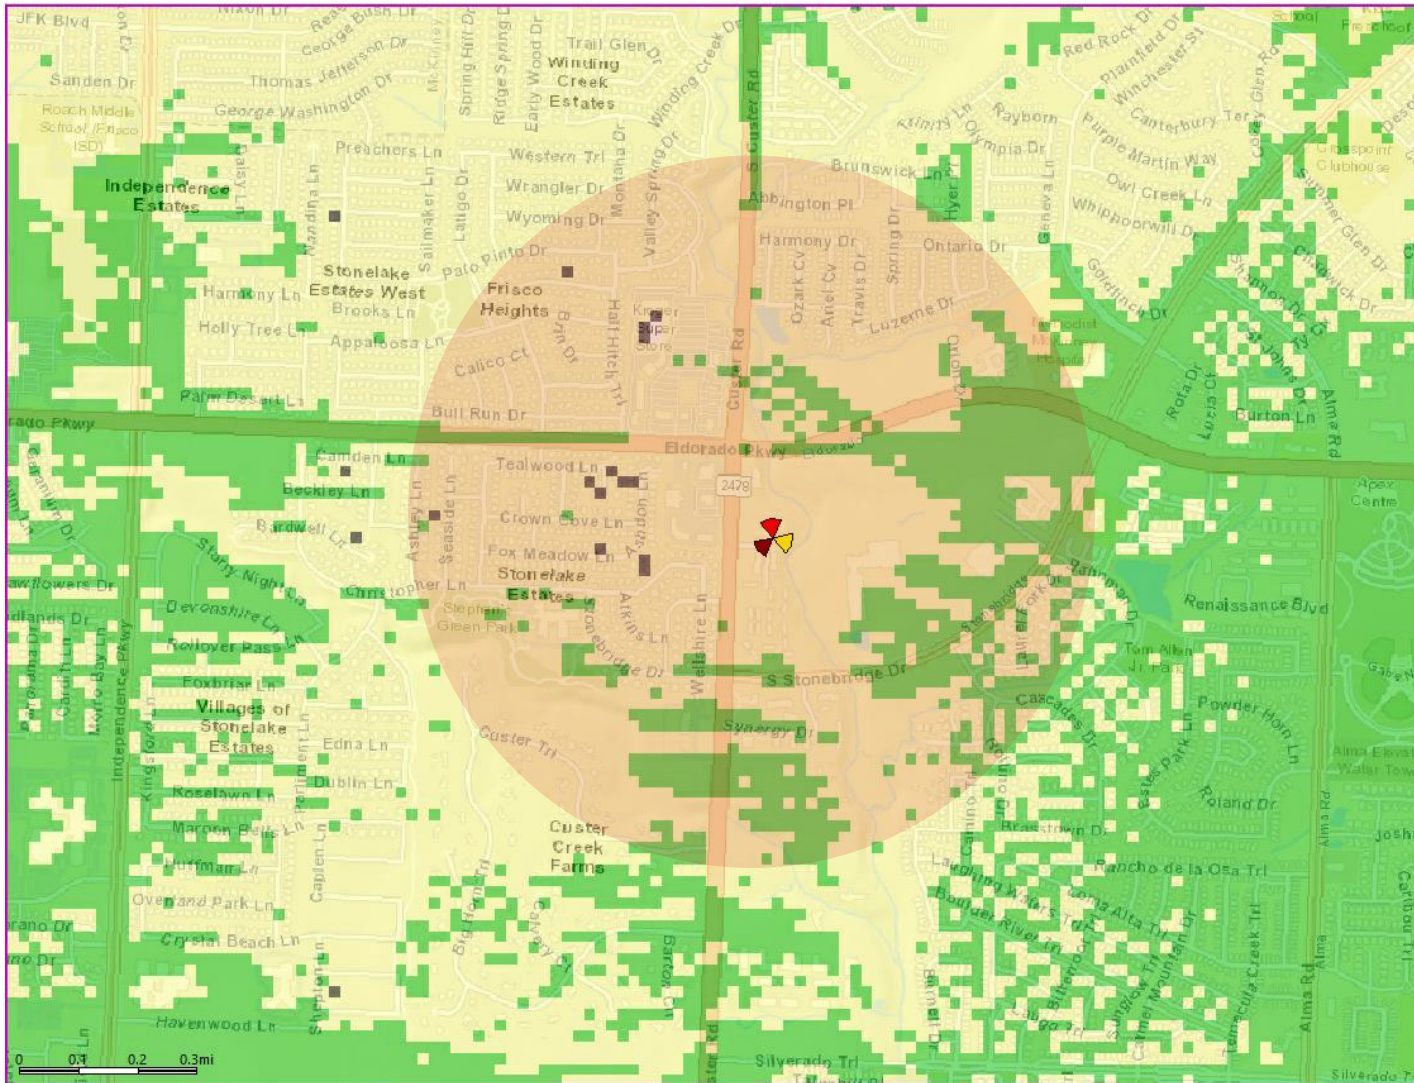

ELDORADO_CUSTER – RSRP Plots

RF Design Team

APRIL 9, 2021

ELDORADO_CUSTER-700 MHz RSRP PRIOR

- RSRP 700 MHz**
-  Best Indoor Coverage
 -  In-Vehicle/Outdoor Coverage

ELDORADO_CUSTER-700 MHz RSRP Proposed 84'

RSRP 700 MHz

-  Best Indoor Coverage
-  In-Vehicle/Outdoor Coverage

ELDORADO_CUSTER_TMO - 700 MHz RSRP Proposed 37.5'

RSRP 700 MHz

- Best Indoor Coverage
- In-Vehicle/Outdoor Coverage

Surrounding Sites of ELDORADO_CLUSTER