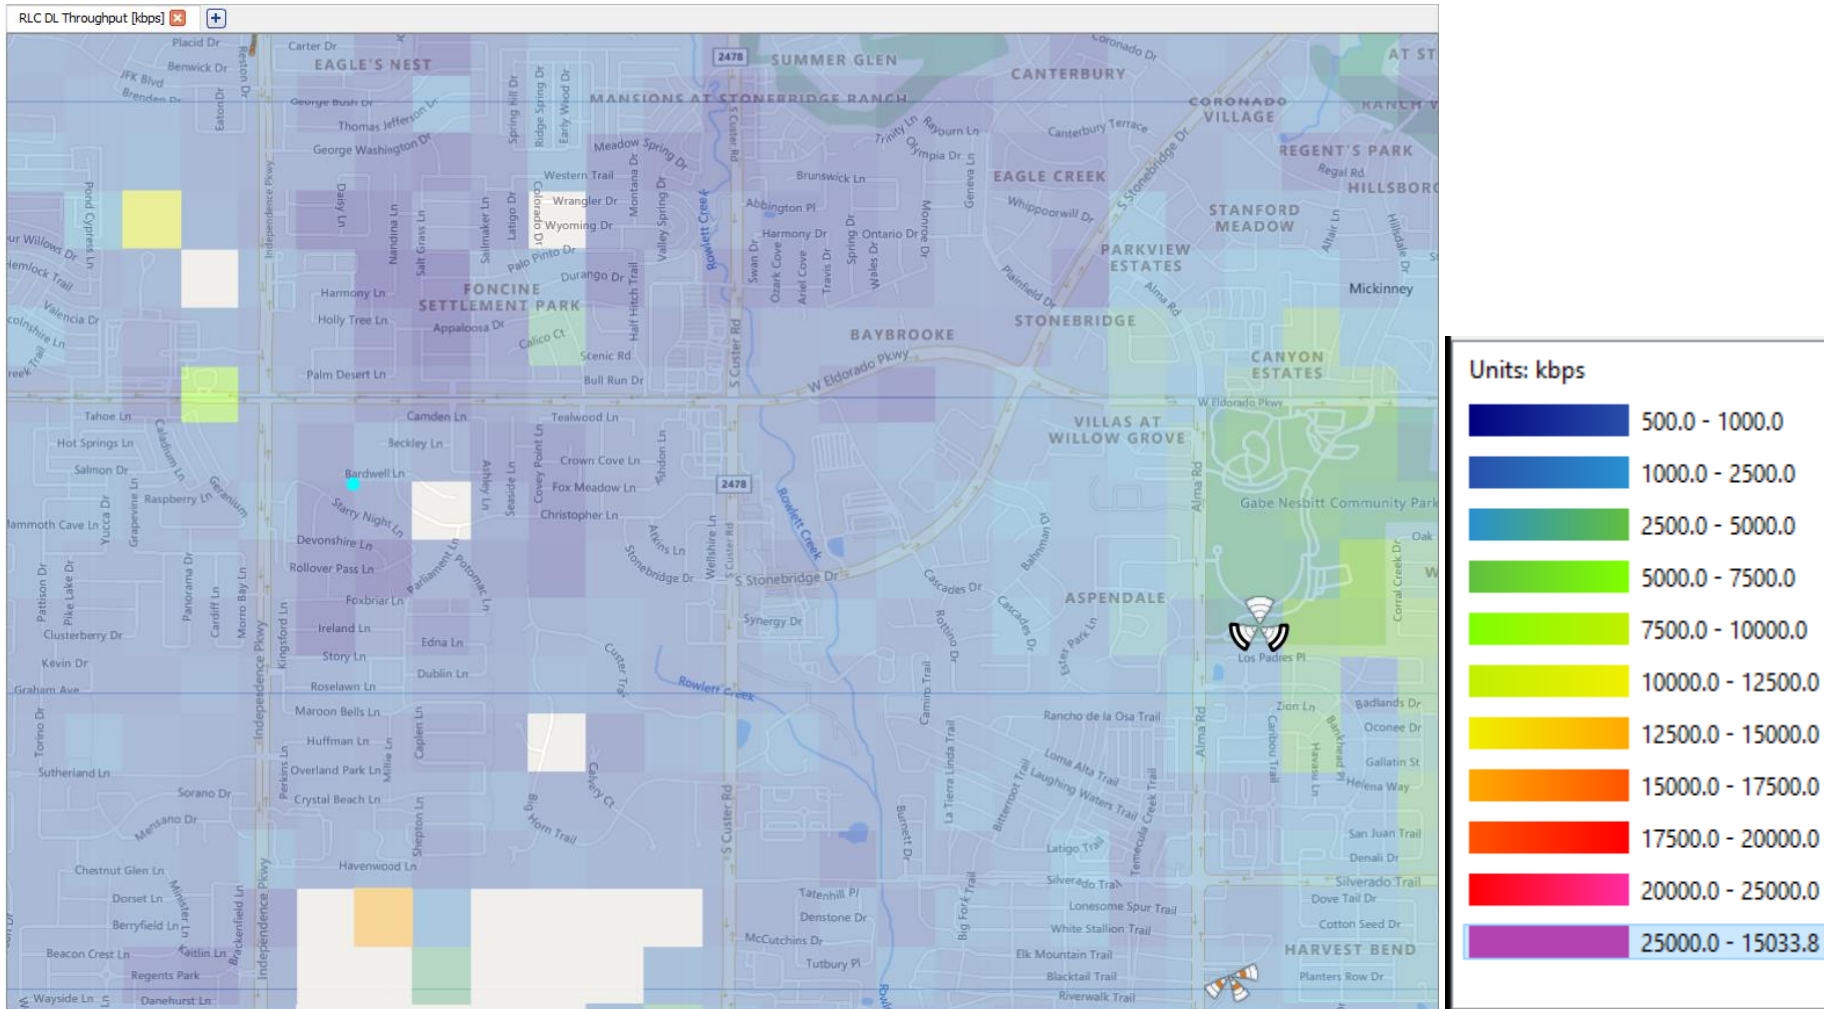

RLC DL Throughput

Confidential and proprietary materials for authorized Verizon personnel and outside agencies only. Use, disclosure or distribution of this material is not permitted to any unauthorized persons or third parties except by written agreement.