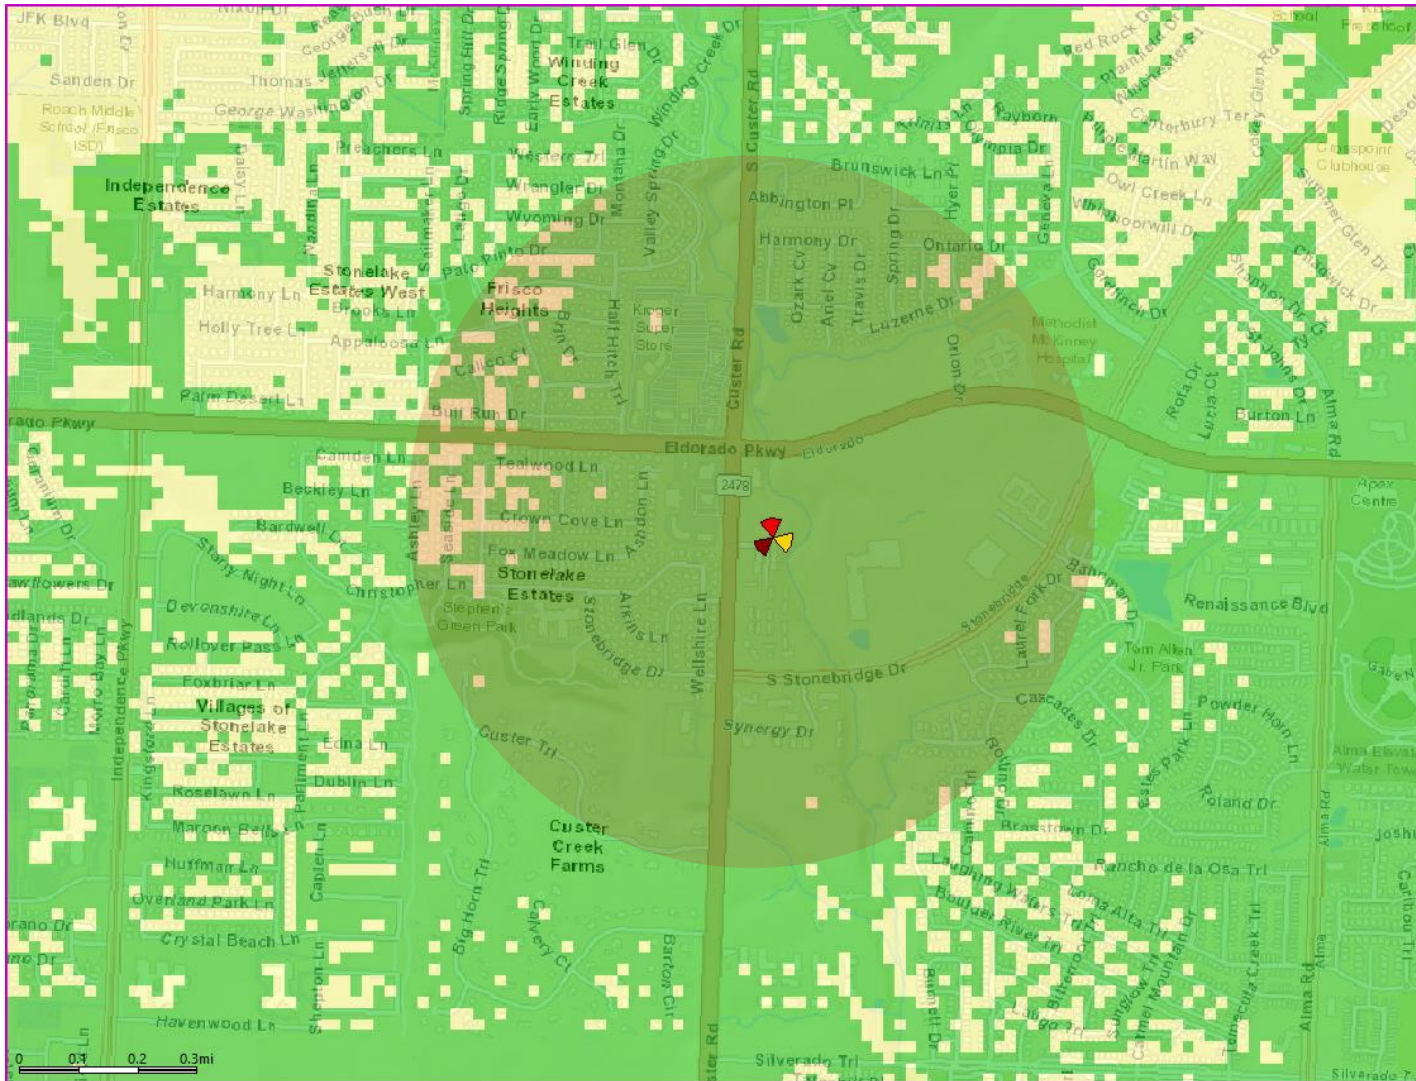

ELDORADO_CUSTER – RSRP Plots

RF Design Team

APRIL 9, 2021

ELDORADO_CUSTER-700 MHz RSRP PRIOR

- RSRP 700 MHz**
-  Best Indoor Coverage
 -  In-Vehicle/Outdoor Coverage

ELDORADO_CUSTER-700 MHz RSRP Proposed 84'

RSRP 700 MHz

-  Best Indoor Coverage
-  In-Vehicle/Outdoor Coverage

ELDORADO_CUSTER_TMO - 700 MHz RSRP Proposed 37.5'

RSRP 700 MHz

- Best Indoor Coverage
- In-Vehicle/Outdoor Coverage

Surrounding Sites of ELDORADO_CLUSTER