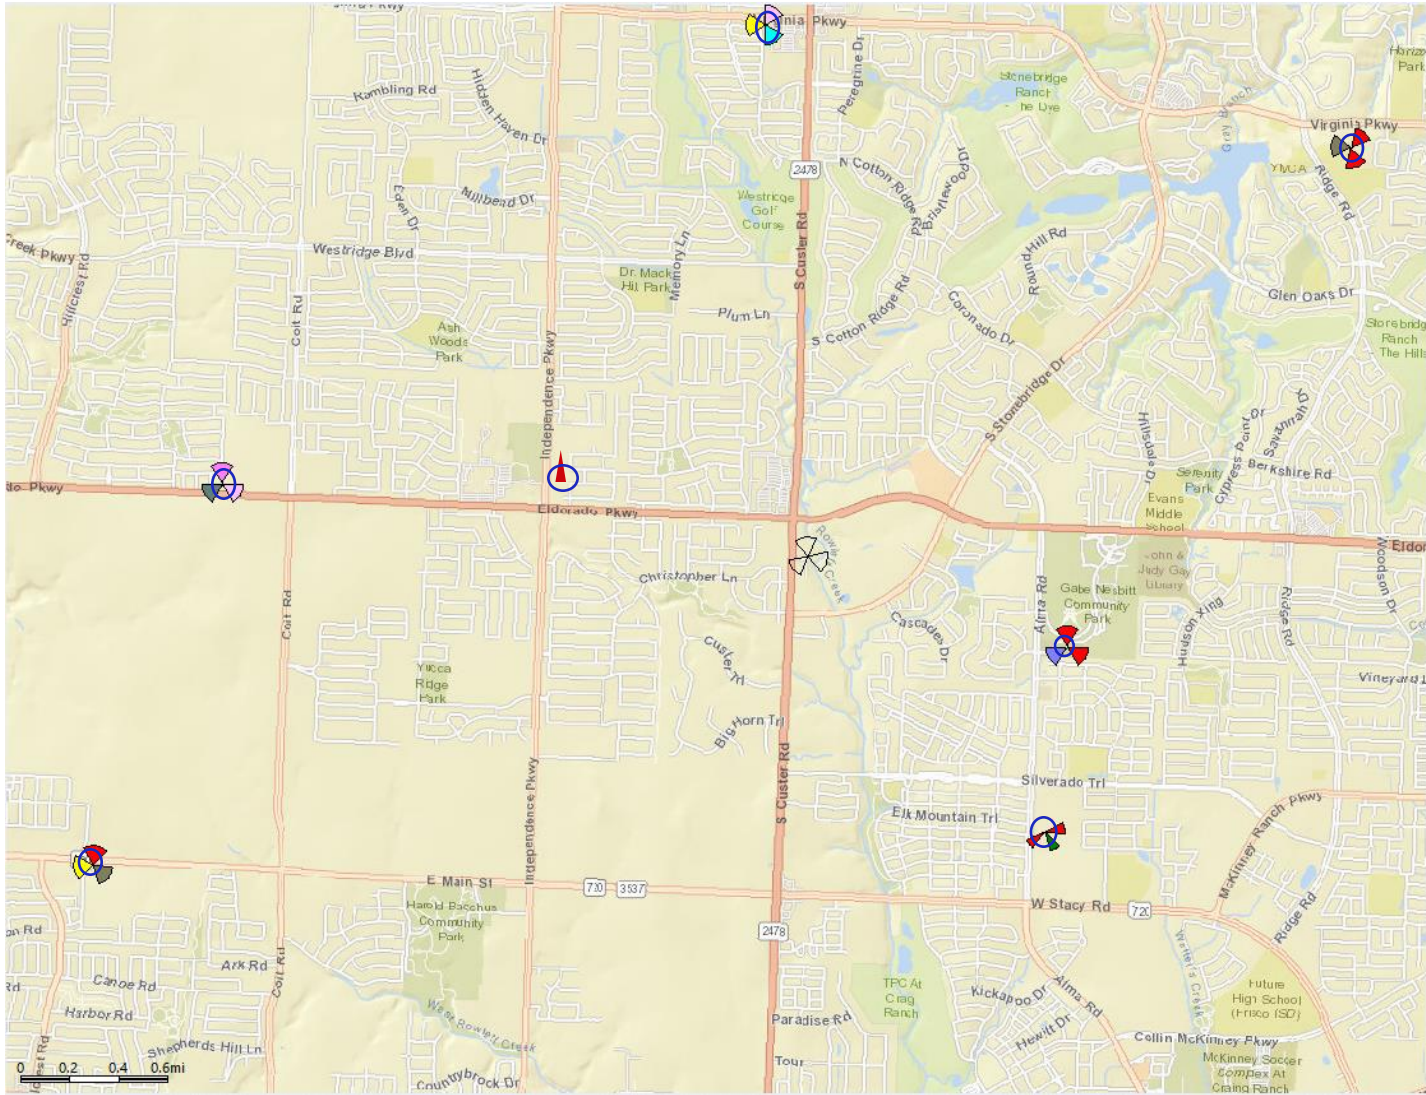

ELDORADO_CUSTER – RSRP Plots

RF Design Team

APRIL 9, 2021

ELDORADO_CUSTER-700 MHz RSRP PRIOR

- RSRP 700 MHz**
-  Best Indoor Coverage
 -  In-Vehicle/Outdoor Coverage

ELDORADO_CUSTER-700 MHz RSRP Proposed 84'

RSRP 700 MHz

-  Best Indoor Coverage
-  In-Vehicle/Outdoor Coverage

ELDORADO_CUSTER_TMO - 700 MHz RSRP Proposed 37.5'

RSRP 700 MHz

- Best Indoor Coverage
- In-Vehicle/Outdoor Coverage

Surrounding Sites of ELDORADO_CLUSTER