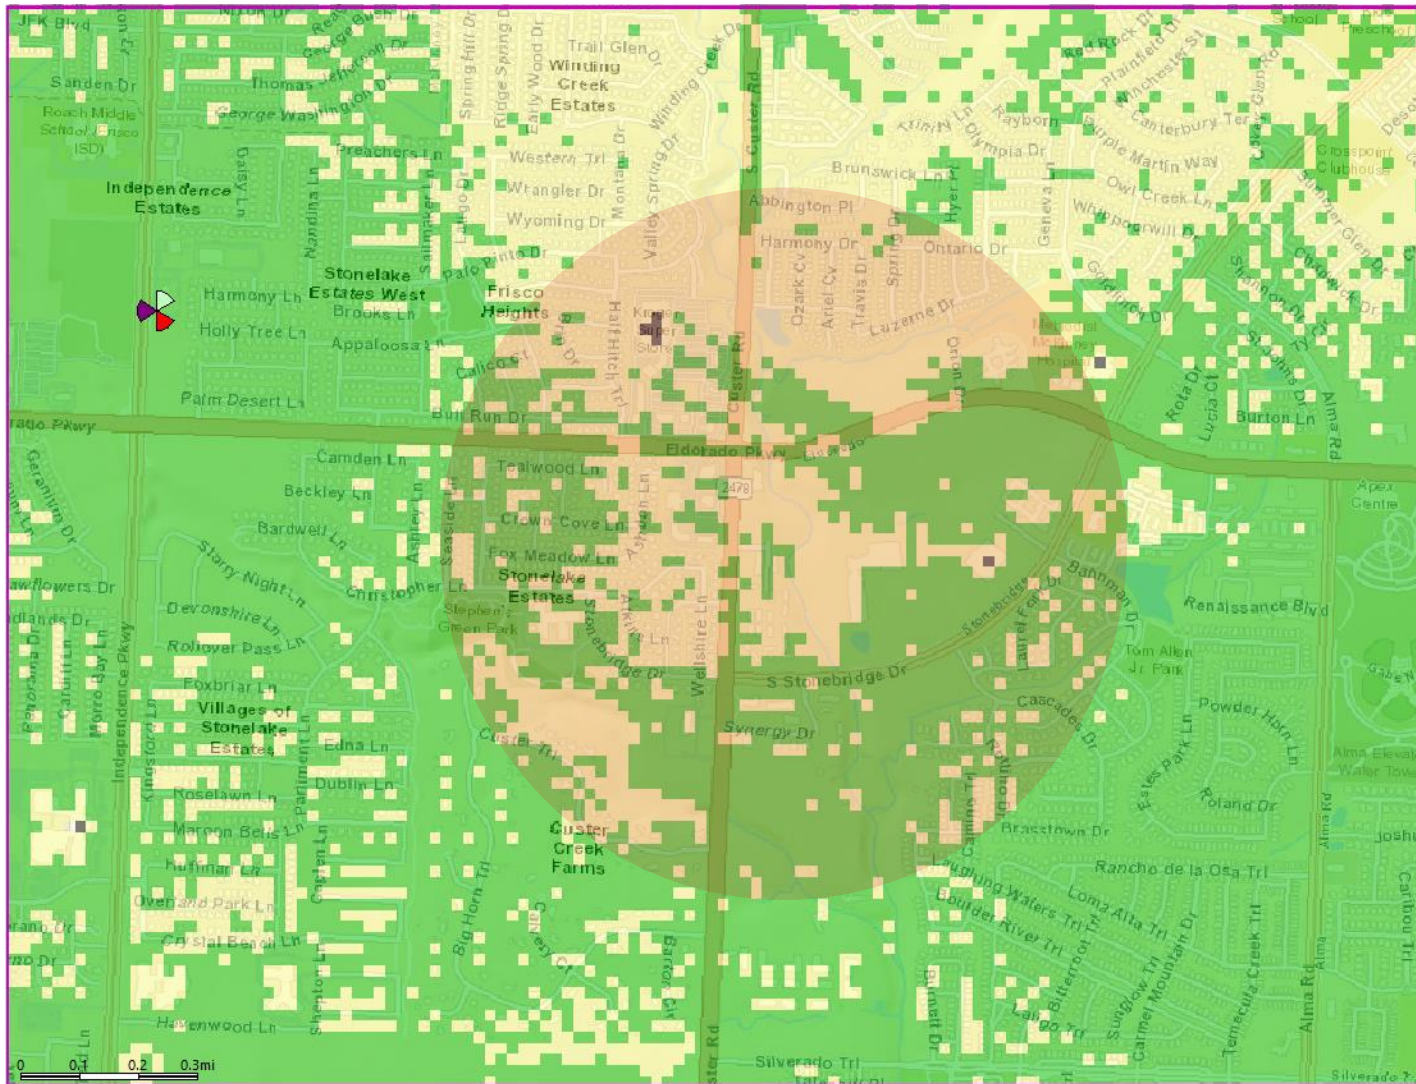

ELDORADO_CUSTER – RSRP Plots

RF Design Team

APRIL 9, 2021

ELDORADO_CUSTER-700 MHz RSRP PRIOR

- RSRP 700 MHz**
-  Best Indoor Coverage
 -  In-Vehicle/Outdoor Coverage

ELDORADO_CUSTER-700 MHz RSRP Proposed 84'

RSRP 700 MHz

-  Best Indoor Coverage
-  In-Vehicle/Outdoor Coverage

ELDORADO_CUSTER_TMO - 700 MHz RSRP Proposed 37.5'

RSRP 700 MHz

- Best Indoor Coverage
- In-Vehicle/Outdoor Coverage

Surrounding Sites of ELDORADO_CLUSTER