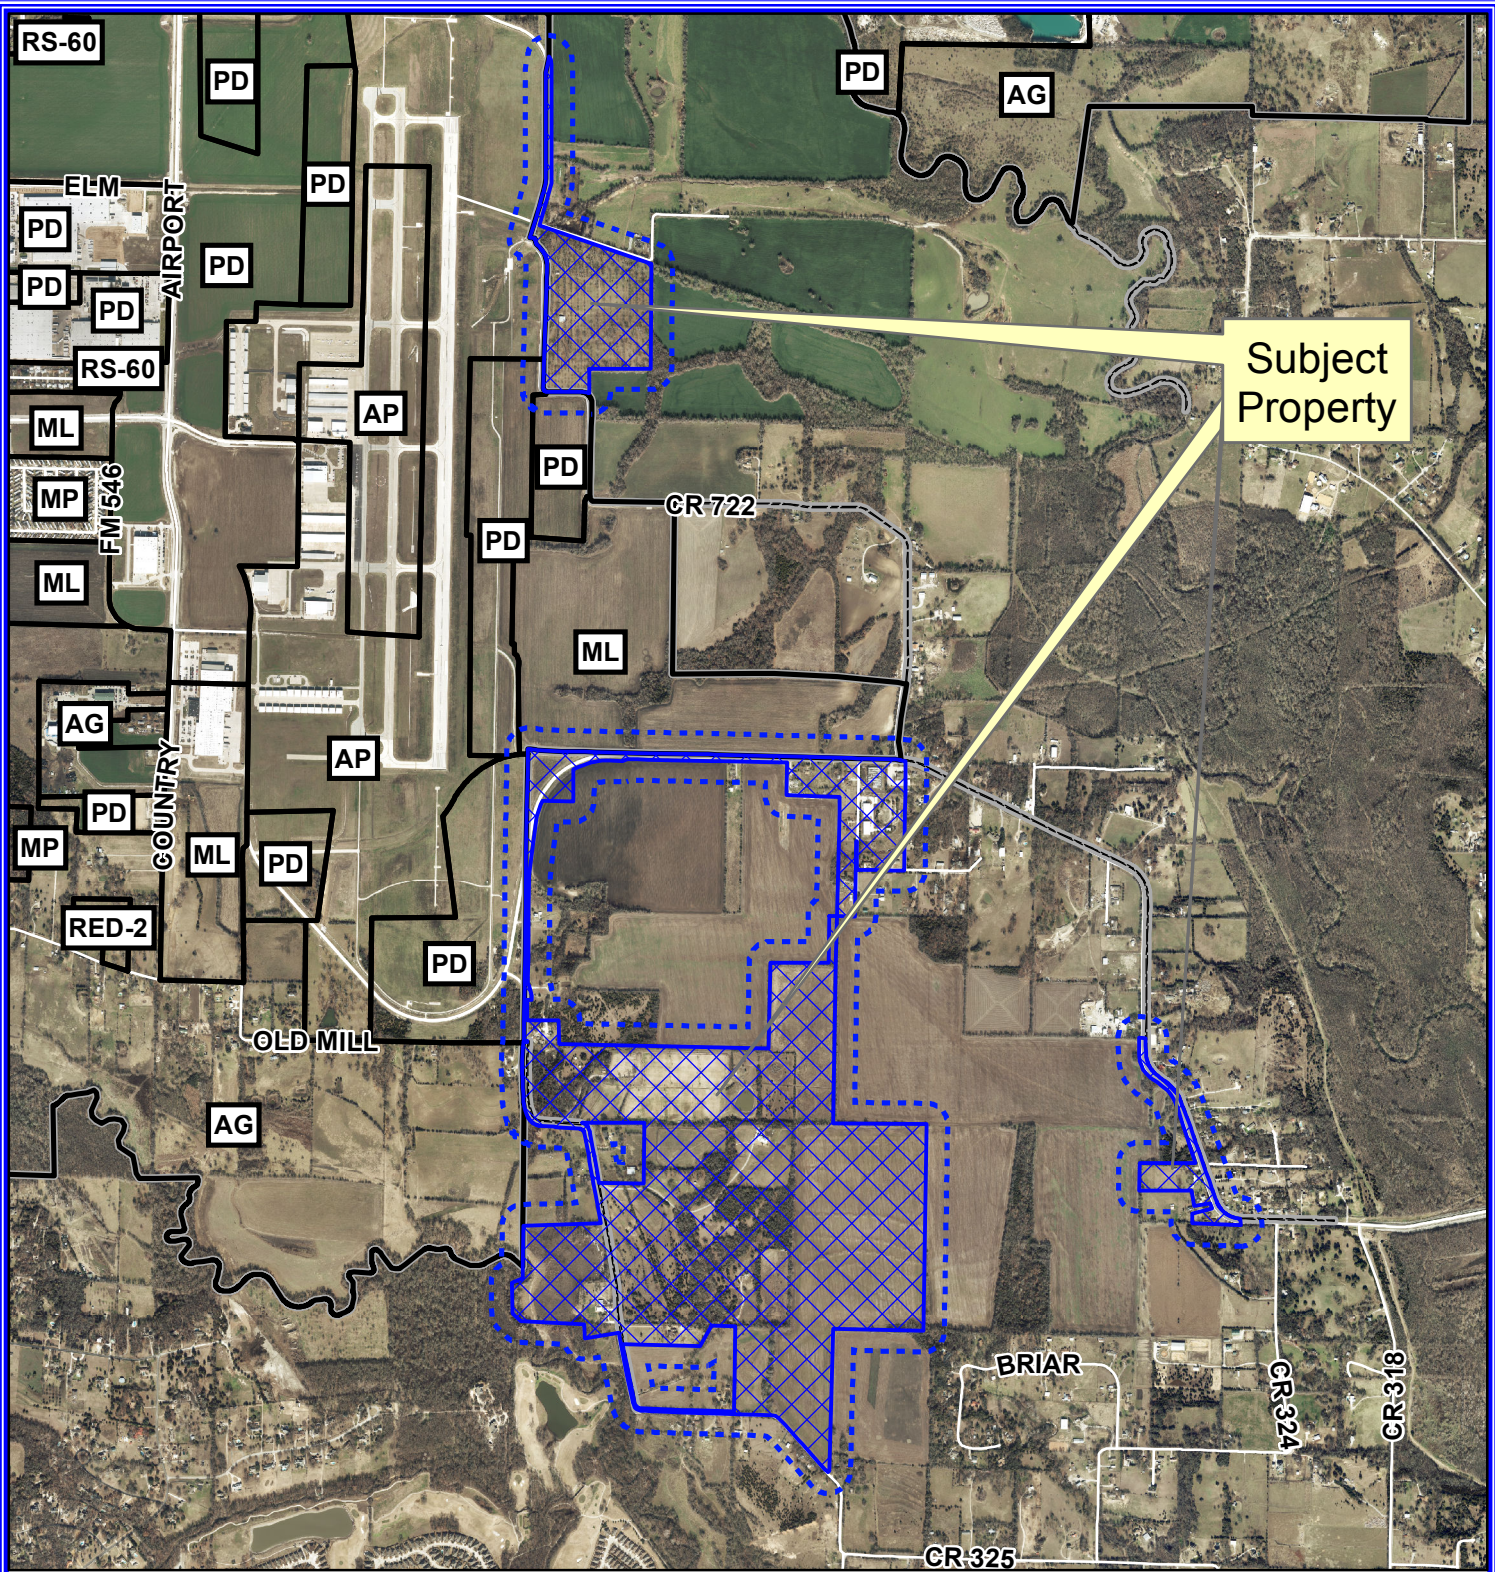

Location Map

Case: 16-044Z

--- 200' Buffer

Vicinity Map

0 1,200 2,400
Feet

Aerial Exhibit

Case: 16-044Z

--- 200' Buffer

Vicinity Map

DISCLAIMER: This map and information contained in it were developed exclusively for use by the City of McKinney. Any use or reliance on this map by anyone else is at that party's risk and without liability to the City of McKinney, its officials or employees for any discrepancies, errors, or variances which may exist.