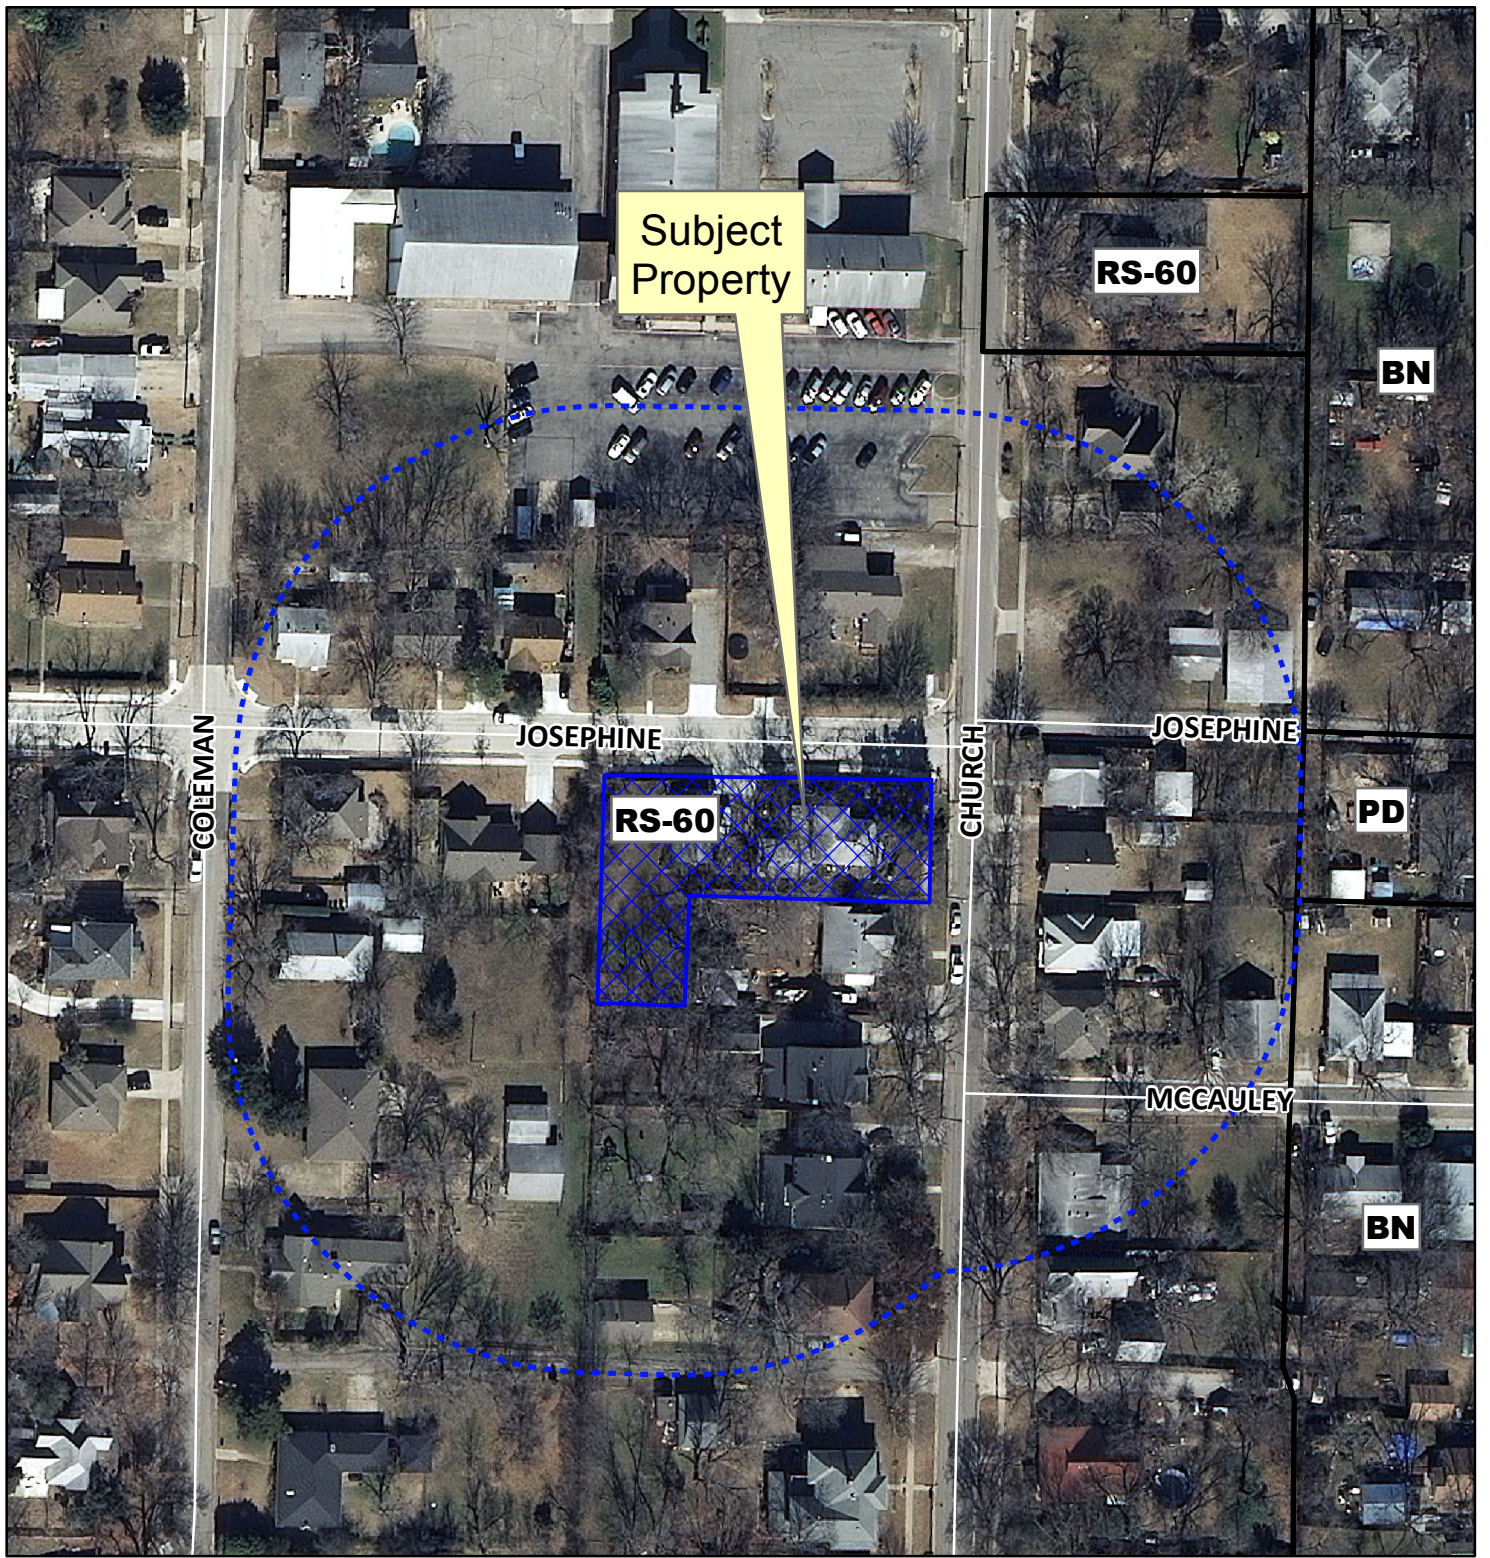

Notification Map

Case: 13-196SUP

--- 200' Notification Buffer

Vicinity Map

Notification Map

Case: 13-196SUP

--- 200' Notification Buffer