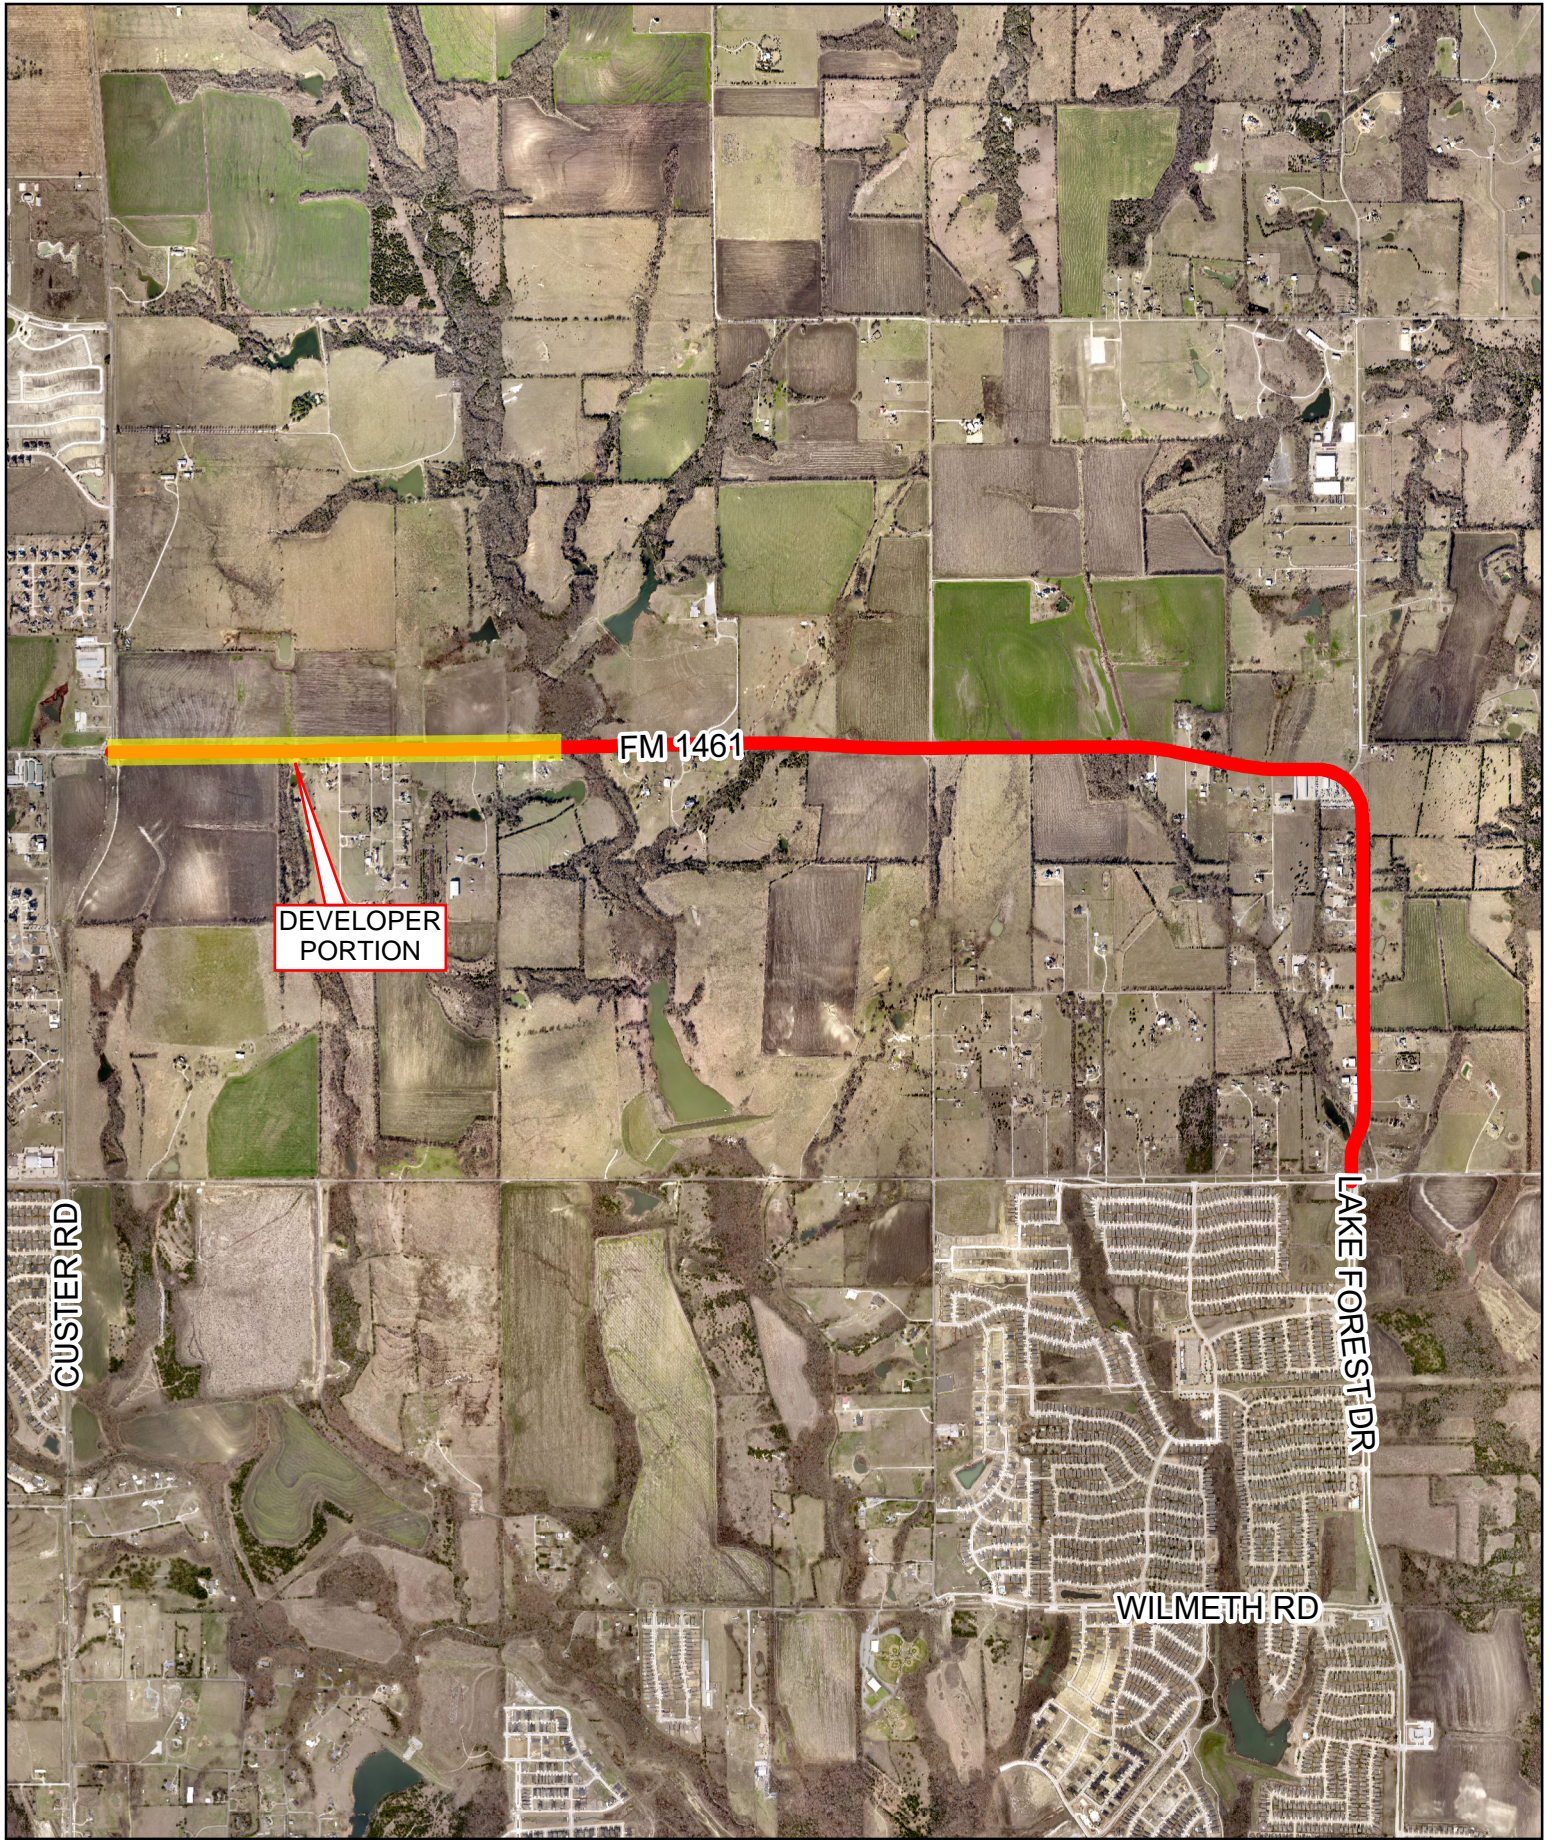

**DEVELOPER
PORTION**

FM 1461

CUSTER RD

LAKE FOREST DR

WILMETH RD

WA1852 - FM1461 Utility Relocations