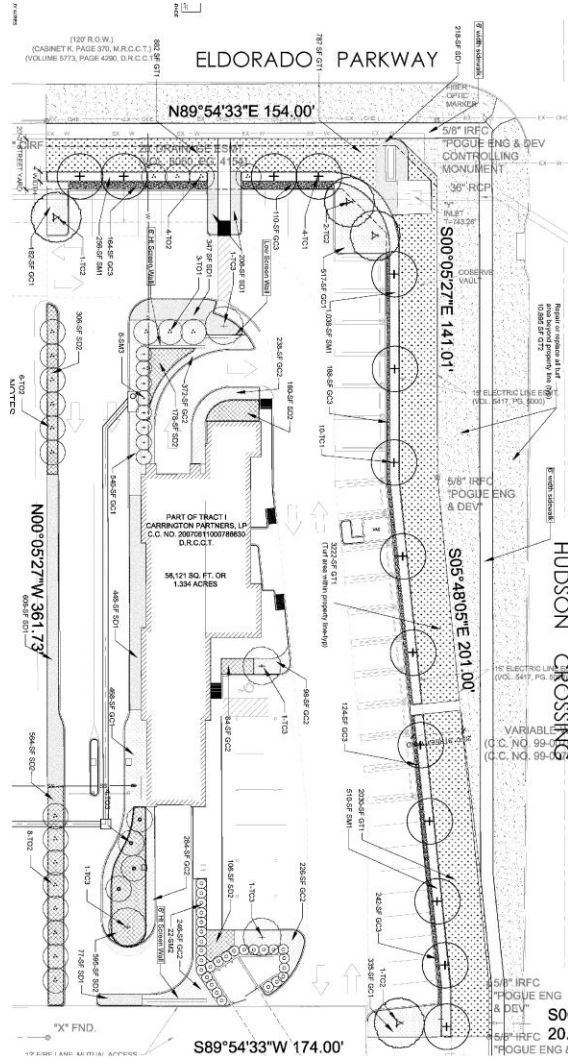

McKinney Car Wash
Specific Use Permit &
Site Plan
15-285SUP

Location Map

Aerial Exhibit

Proposed SUP Exhibit & Site Plan

Proposed Landscape Plan

Architectural Renderings

Informational Purposes Only

Architectural Renderings

Informational Purposes Only

VIEW OF NORTHEAST CORNER

McKinney Car Wash

McKinney Texas

Oct. 22, 2015

A Plus Design Group
ARCHITECTS

©COPYRIGHT A PLUS DESIGN GROUP 2015

Architectural Renderings

Informational Purposes Only

VIEW OF SOUTHWEST CORNER

McKinney Car Wash

McKinney Texas

Oct. 22, 2015

A Plus Design Group

© COPYRIGHT A PLUS DESIGN GROUP 2015 ARCHITECTS

Architectural Renderings