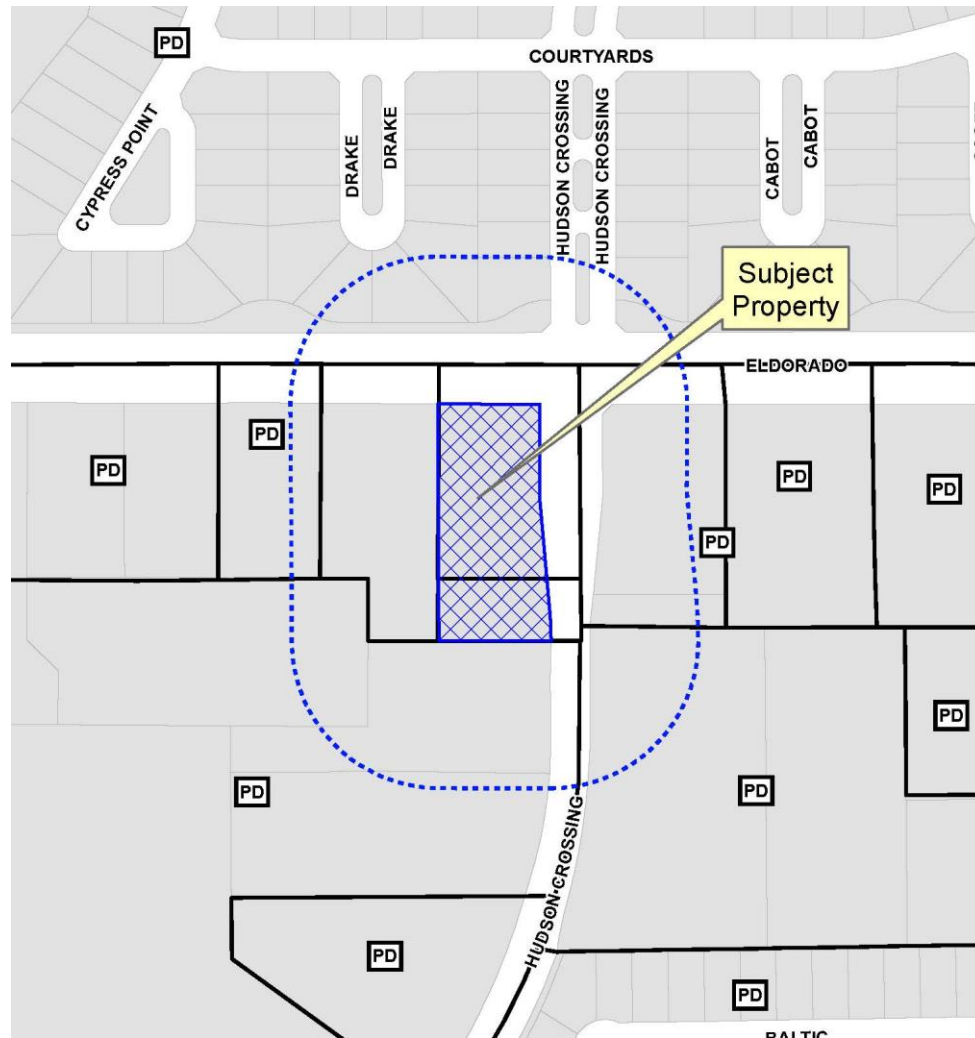

McKinney Car Wash
Specific Use Permit &
Site Plan
15-285SUP

Location Map

Aerial Exhibit

Proposed SUP Exhibit & Site Plan

Proposed Landscape Plan

Architectural Renderings

Informational Purposes Only

Architectural Renderings

Informational Purposes Only

VIEW OF NORTHEAST CORNER

McKinney Car Wash

McKinney Texas

Oct. 22, 2015

A Plus Design Group
ARCHITECTS

©COPYRIGHT A PLUS DESIGN GROUP 2015

Architectural Renderings

Informational Purposes Only

VIEW OF SOUTHWEST CORNER

McKinney Car Wash

McKinney Texas

Oct. 22, 2015

A Plus Design Group

© COPYRIGHT A PLUS DESIGN GROUP 2015 ARCHITECTS

Architectural Renderings

Informational Purposes Only

VIEW OF SOUTHEAST CORNER

Oct. 22, 2015

McKinney Car Wash

McKinney Texas

APDG

A Plus Design Group
ARCHITECTS

©COPYRIGHT A PLUS DESIGN GROUP 2015