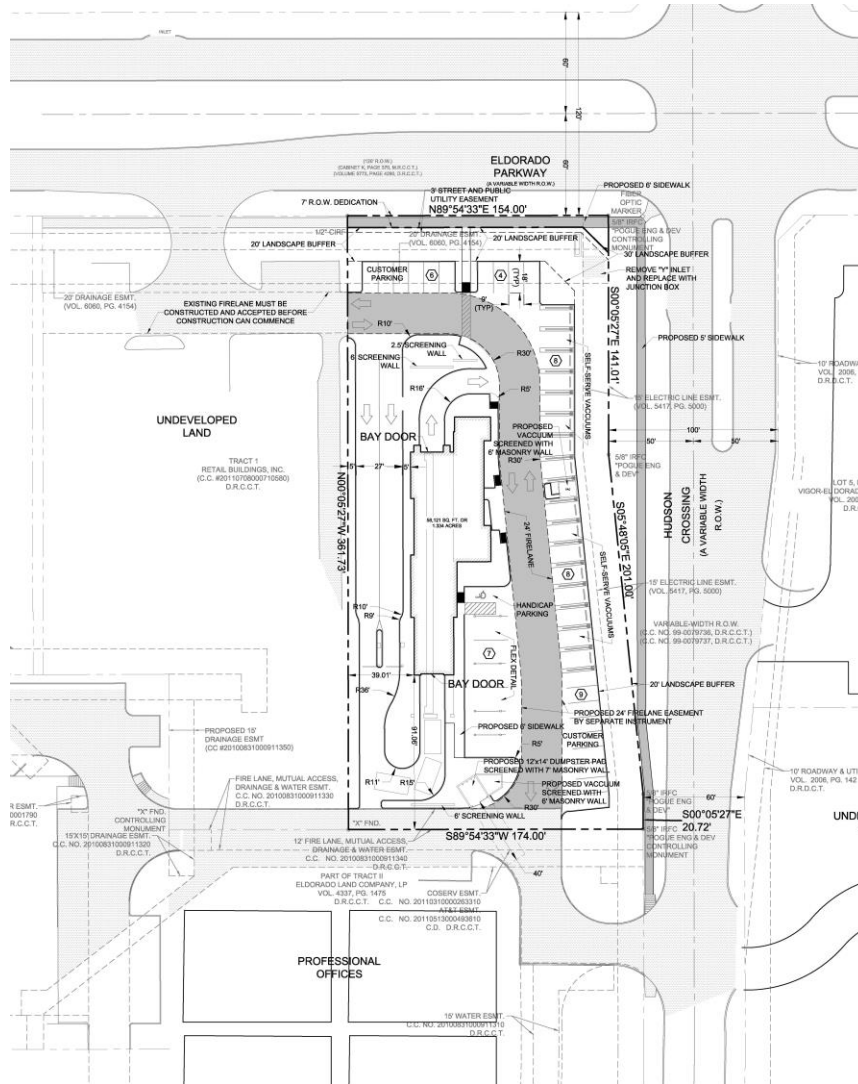

McKinney Car Wash
Specific Use Permit &
Site Plan
15-285SUP

Location Map

Aerial Exhibit

Proposed SUP Exhibit & Site Plan

Proposed Landscape Plan

Architectural Renderings

Informational Purposes Only

Architectural Renderings

Informational Purposes Only

VIEW OF NORTHEAST CORNER

McKinney Car Wash

McKinney Texas

Oct. 22, 2015

A Plus Design Group
ARCHITECTS

©COPYRIGHT A PLUS DESIGN GROUP 2015

Architectural Renderings

Informational Purposes Only

VIEW OF SOUTHWEST CORNER

McKinney Car Wash

McKinney Texas

Oct. 22, 2015

A Plus Design Group

© COPYRIGHT A PLUS DESIGN GROUP 2015 ARCHITECTS

Architectural Renderings

Informational Purposes Only

VIEW OF SOUTHEAST CORNER

Oct. 22, 2015

McKinney Car Wash

McKinney Texas

APDG

A Plus Design Group
ARCHITECTS

©COPYRIGHT A PLUS DESIGN GROUP 2015