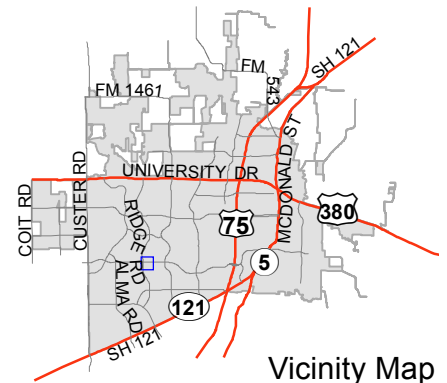

## Notification Map

Case: 14-333SUP

--- 200' Buffer

Vicinity Map

## Notification Map

Case: 14-333SUP

--- 200' Buffer