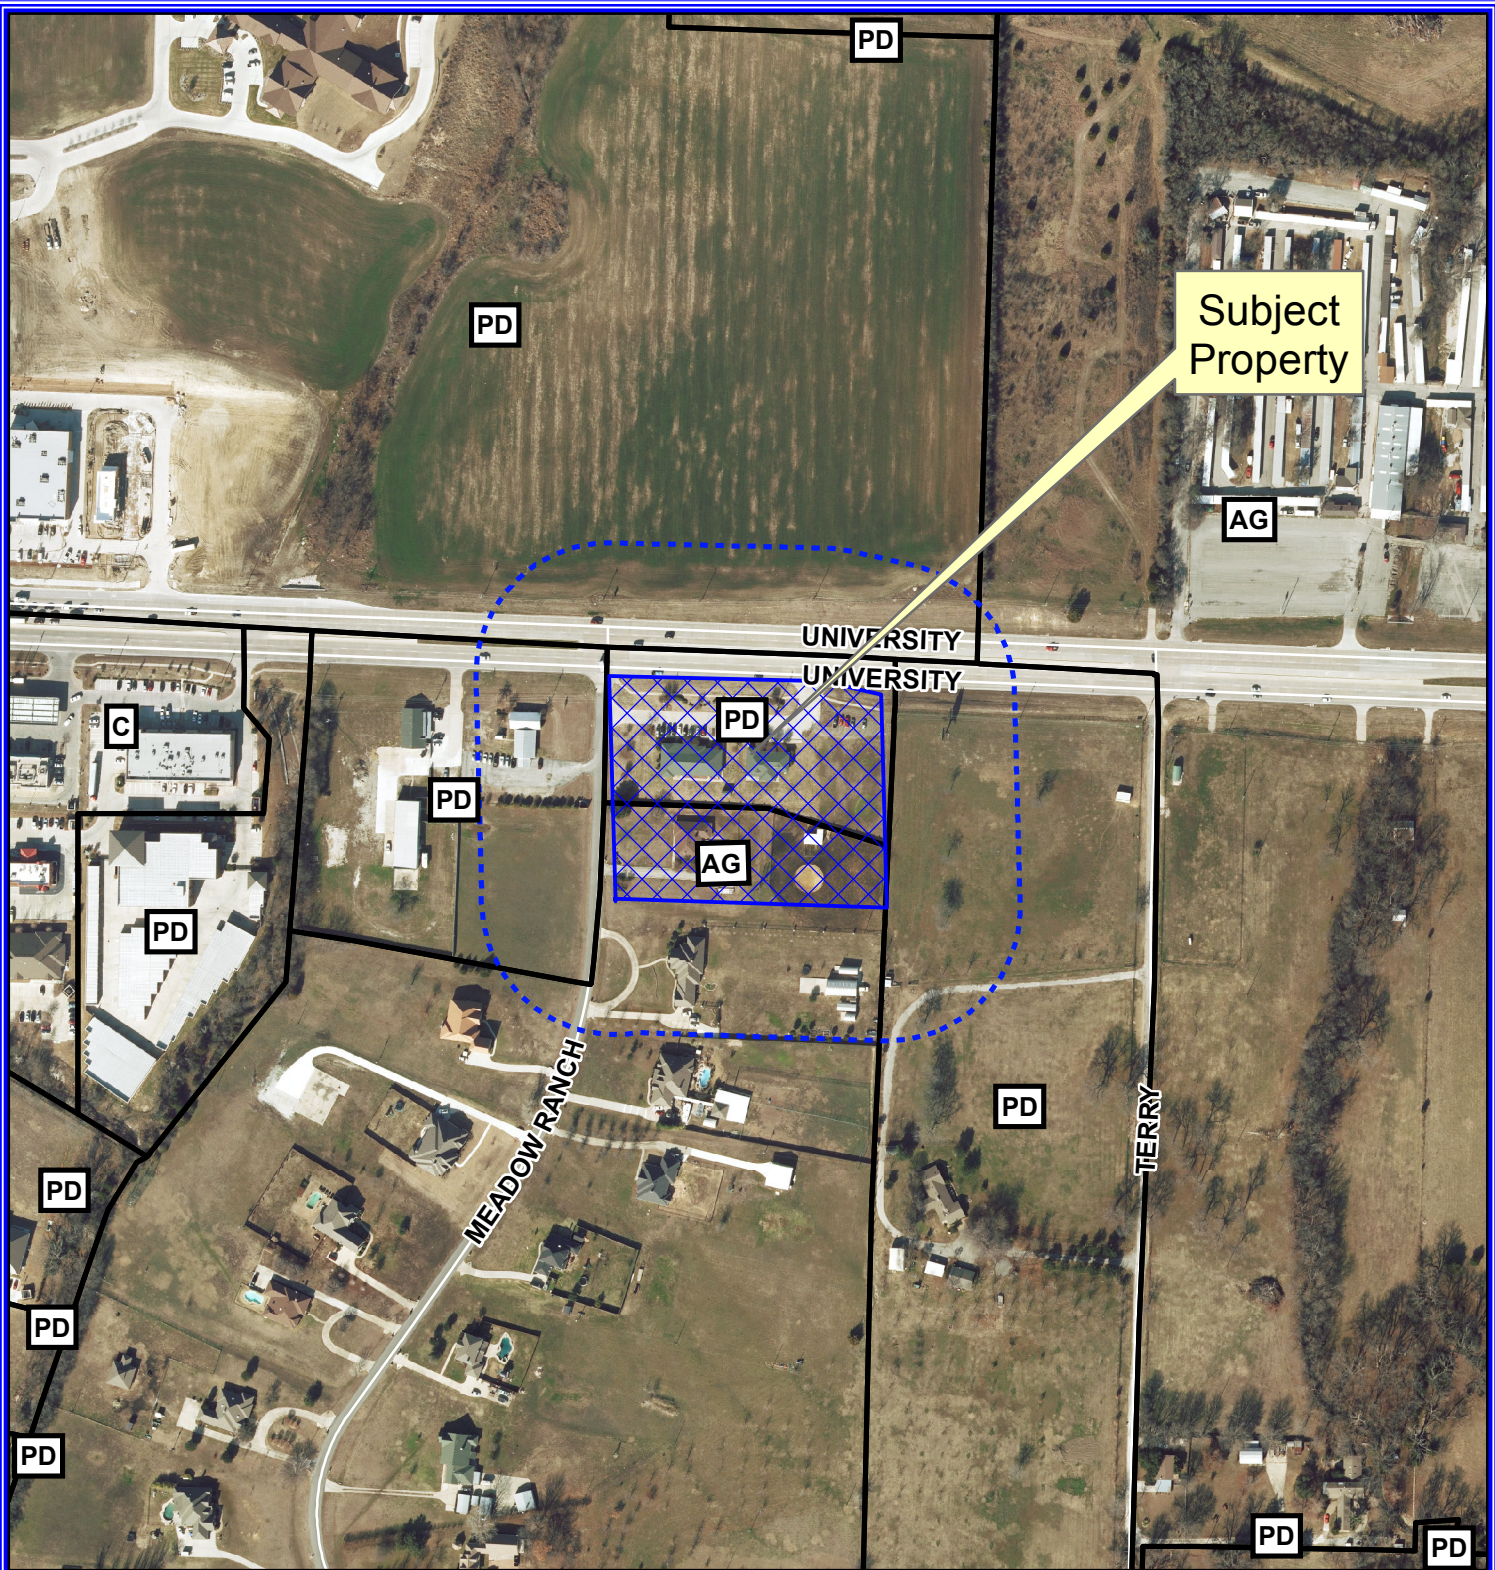

Notification Map

Case: 14-297Z

--- 200' Buffer

Notification Map

Case: 14-297Z

--- 200' Buffer

Vicinity Map