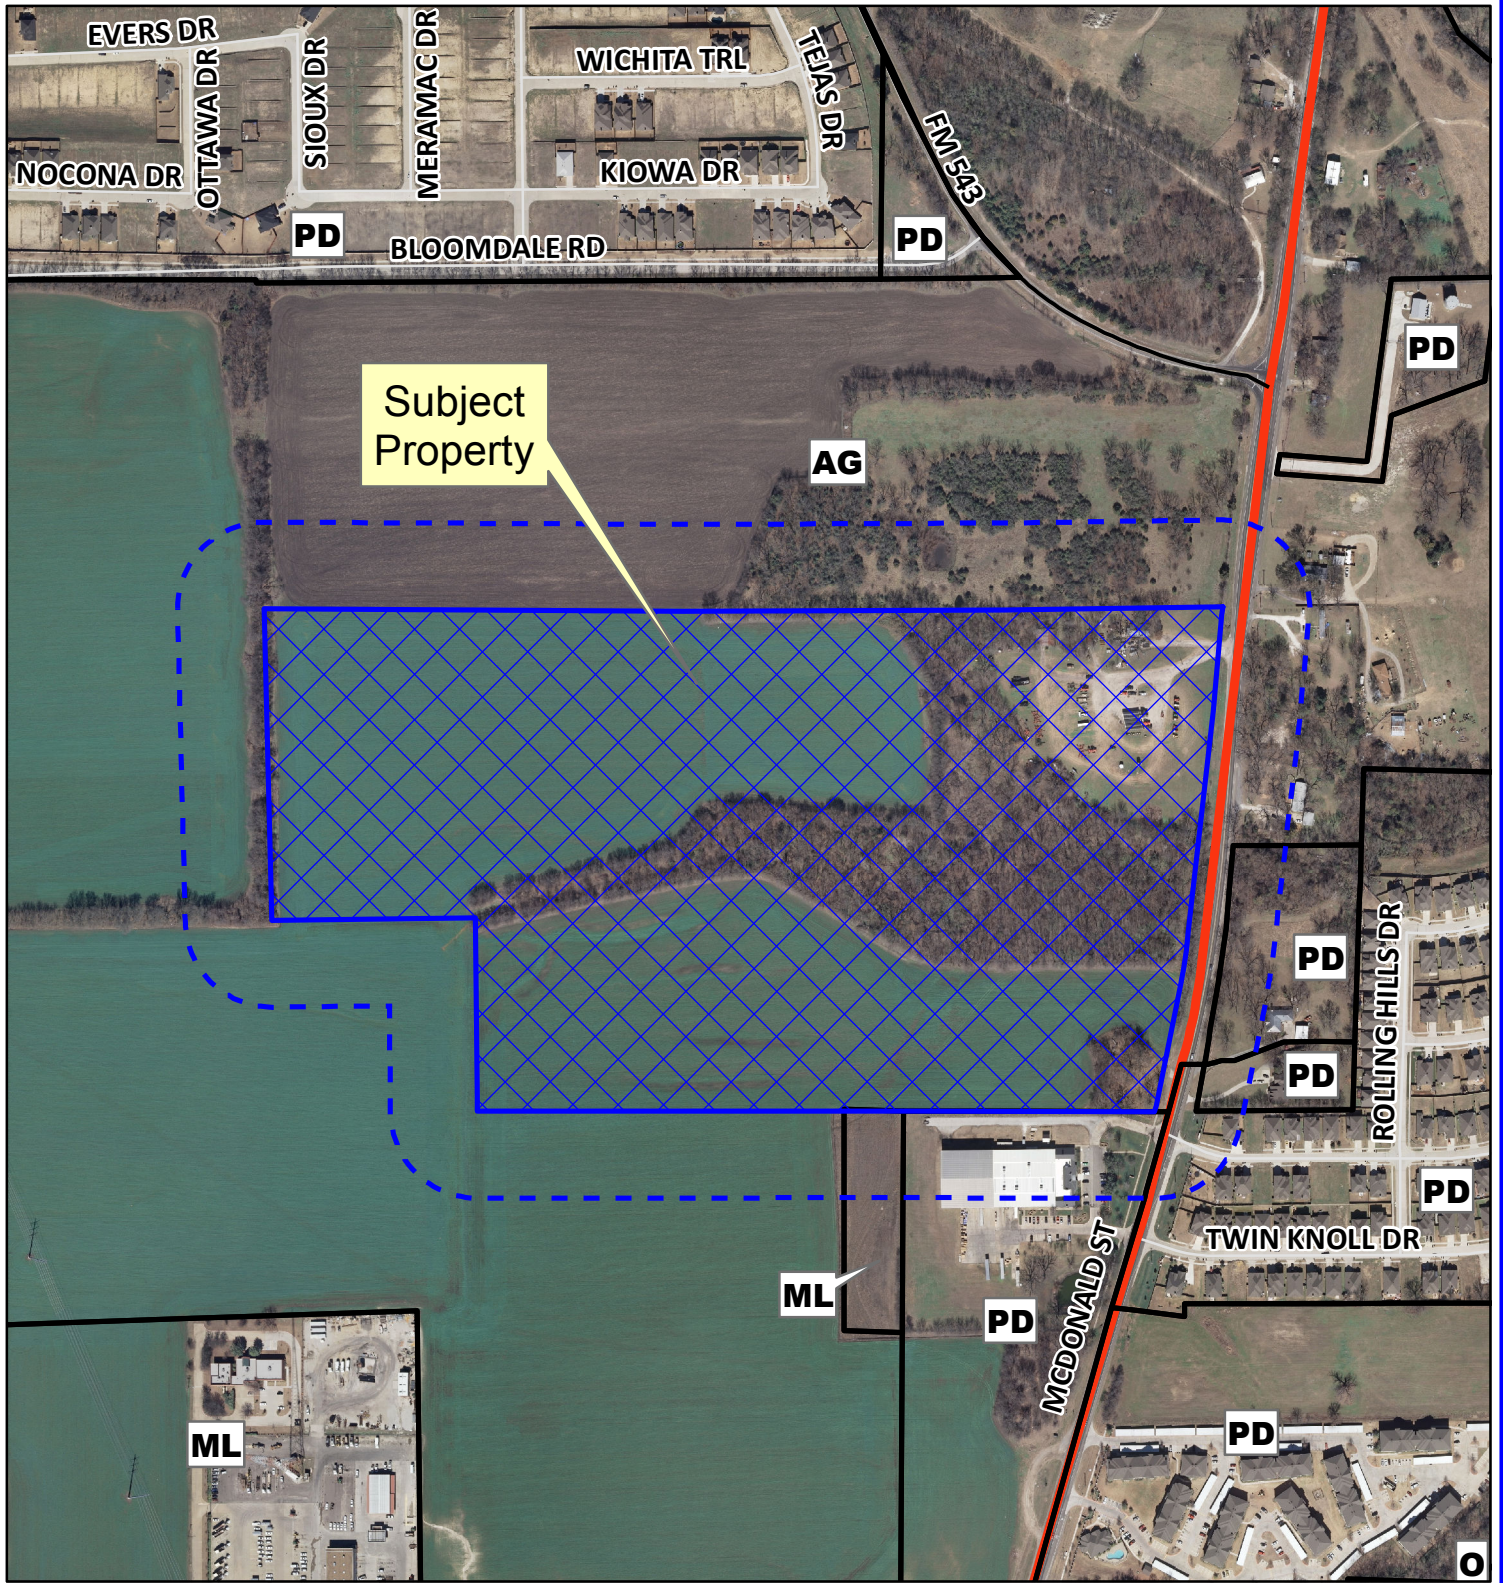

PD

O

Notification Case

Case: 12-093Z

--- 200' Notification Buffer

Subject Property

AG

PD

PD

PD

PD

PD

PD

ML

PD

PD