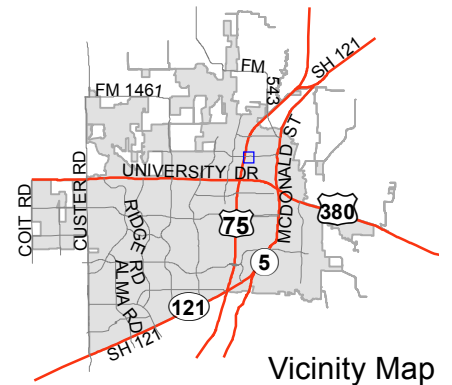

## Notification Map

Case: 14-034Z

--- 200' Notification Buffer

# Notification Map

Case: 14-034Z

--- 200' Notification Buffer