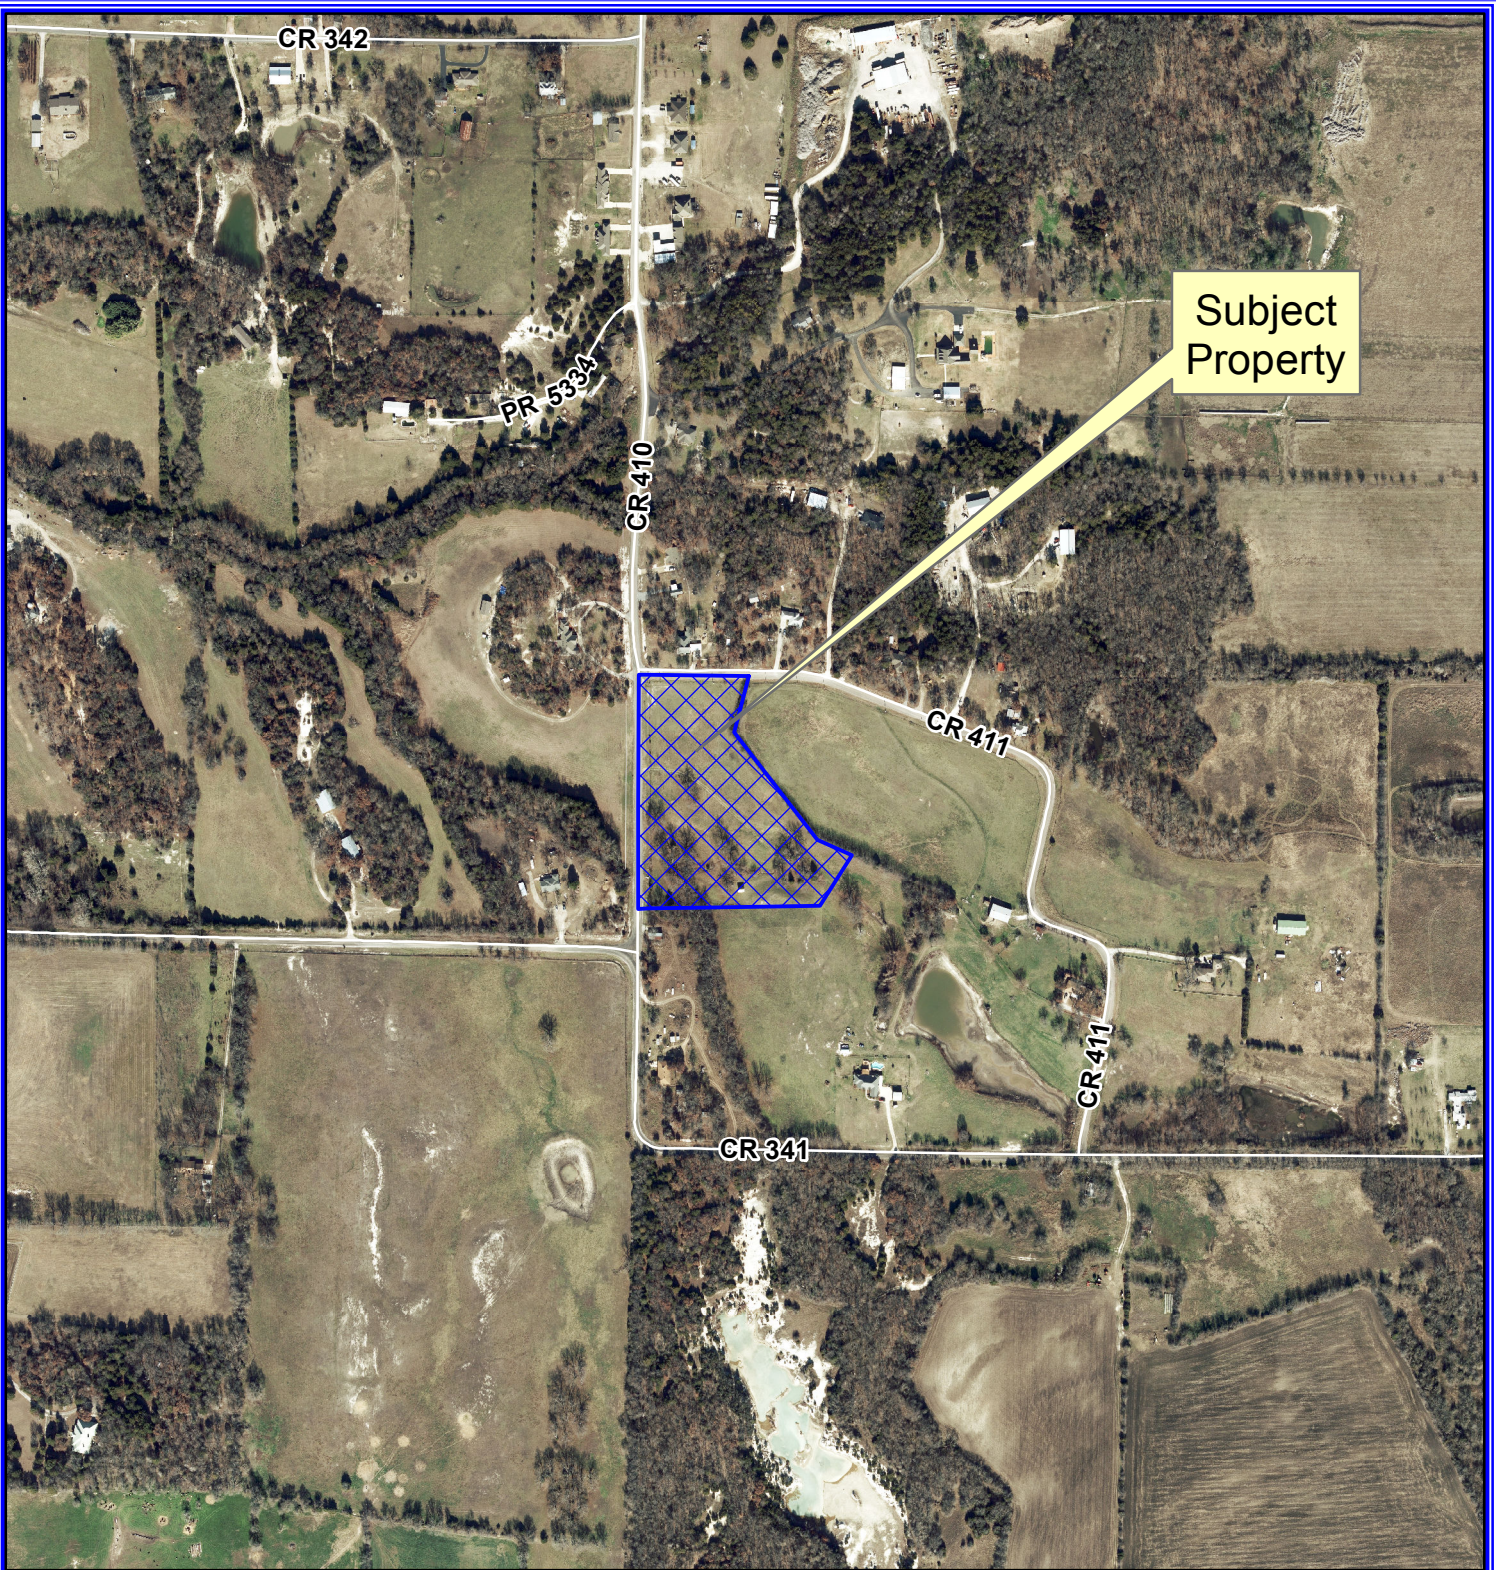

CR 342

PR 533A

CR 410

Subject Property

CR 411

CR 411

CR 341

0 340 680 Feet

Location Map

Case: 16-215PF

Vicinity Map

0 340 680
Feet

Location Map

Case: 16-215PF

Vicinity Map

DISCLAIMER: This map and information contained in it were developed exclusively for use by the City of McKinney. Any use or reliance on this map by anyone else is at that party's risk and without liability to the City of McKinney, its officials or employees for any discrepancies, errors, or variances which may exist.