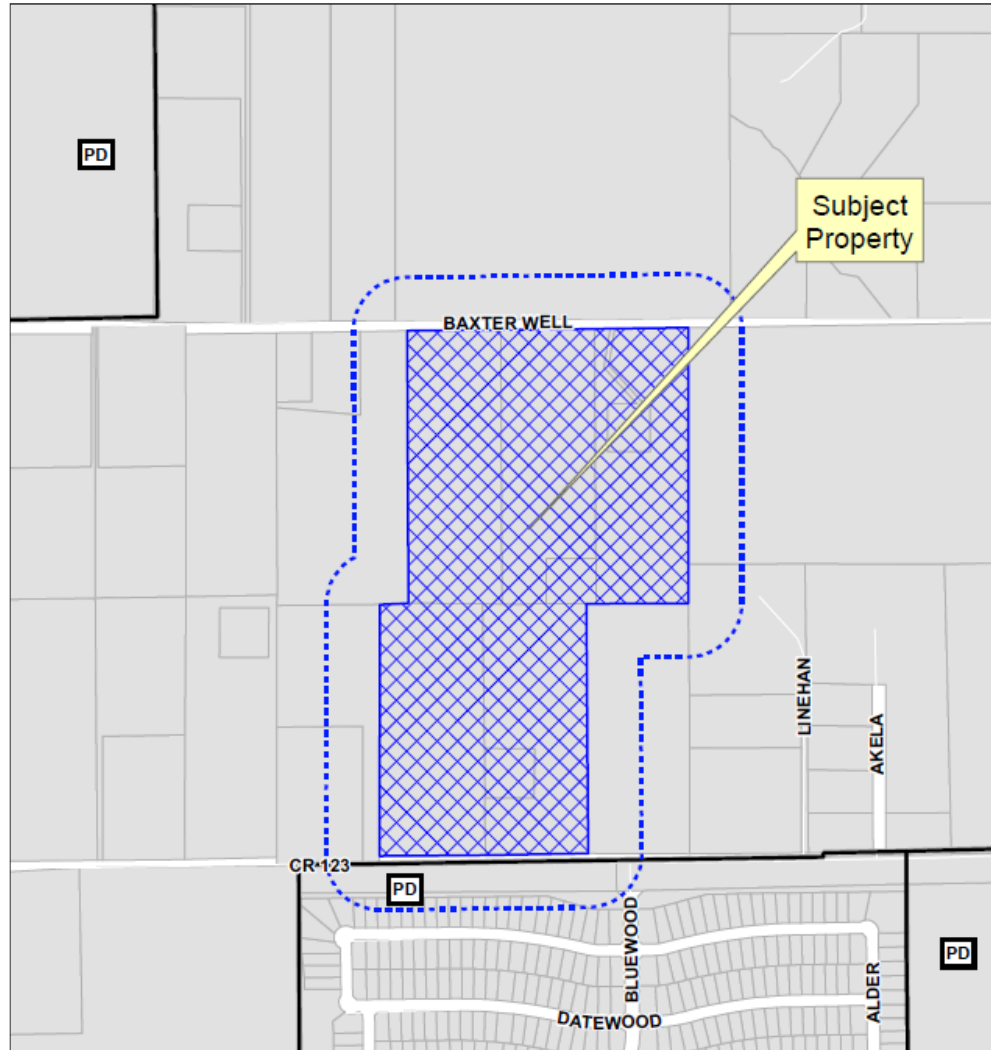

# Bloomdale Village Rezoning

16-337Z

# Location Map

# Zoning Exhibit