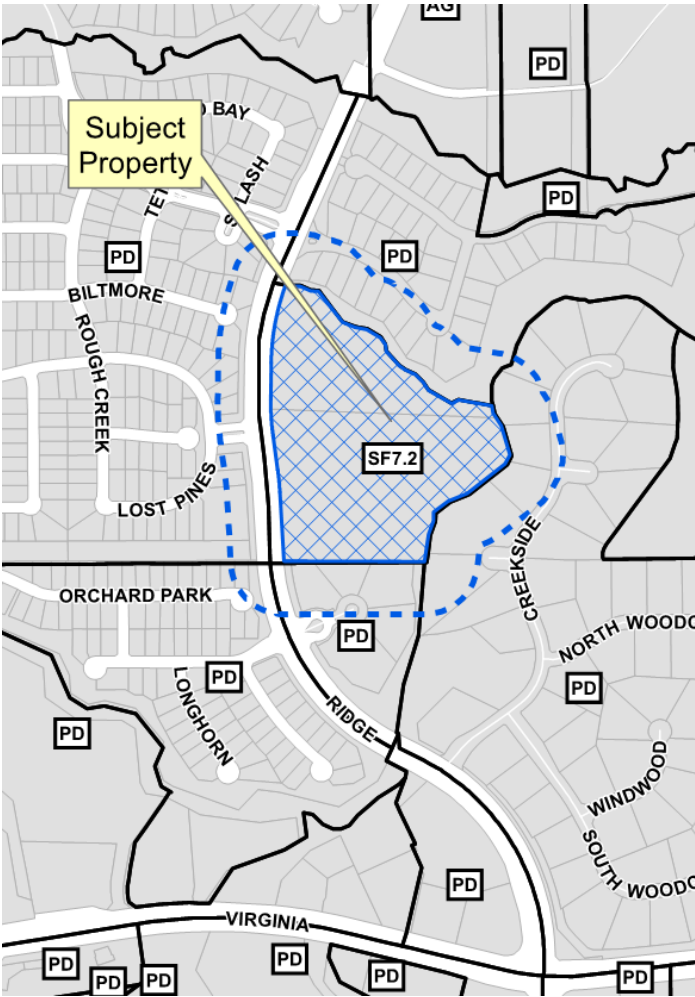

Paradiso Valle Specific Use Permit

18-0019SUP

Location Map

Surrounding Area

Location Map

Proposed Specific Use Permit

Proposed Entryway Concept

Paradiso Valle

Stonebridge Ranch McKinney Texas
Conceptual Entryway