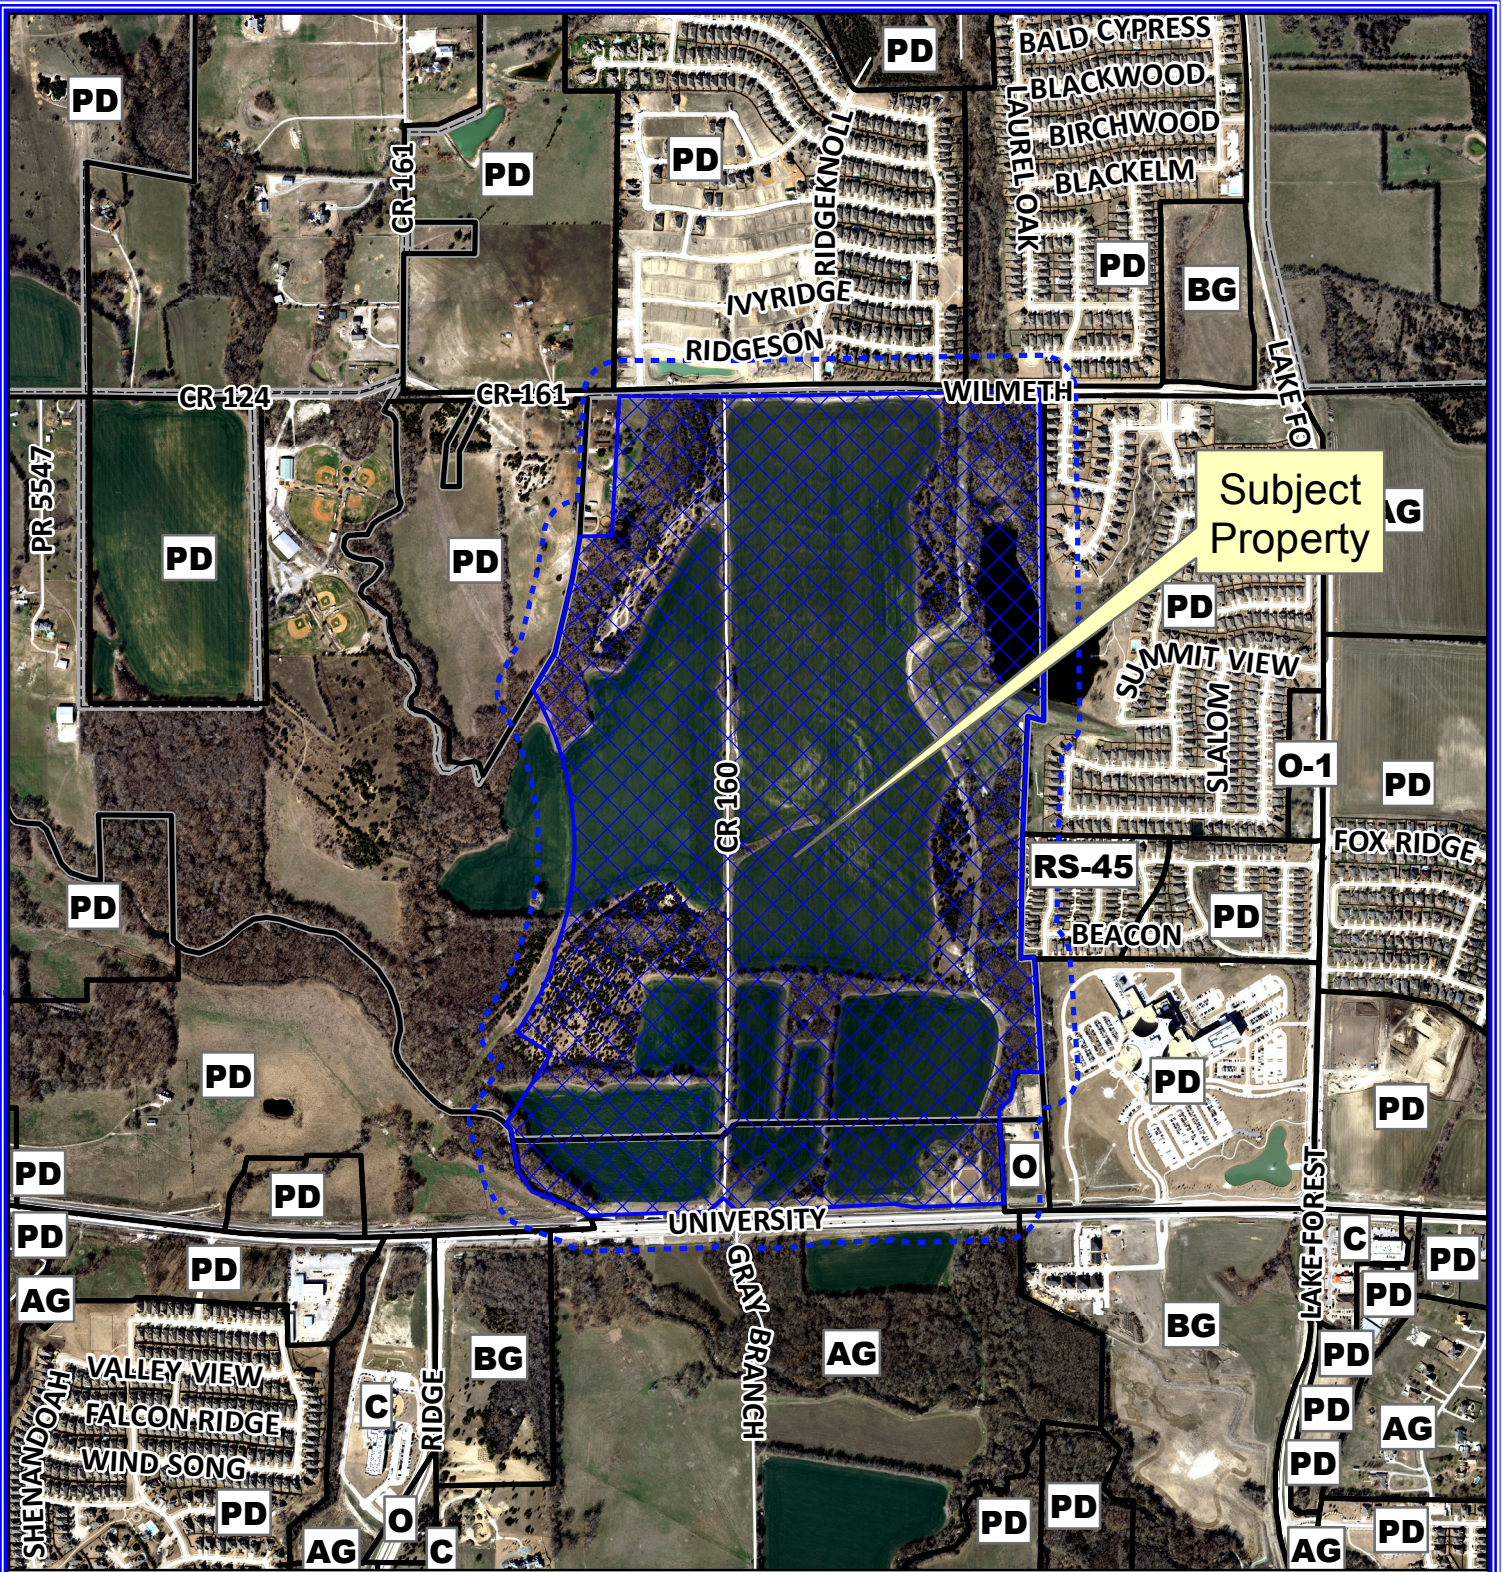

0 720 1,440 Feet

### Notification Map

Case: 14-190Z

--- 200' Buffer

Subject Property

0 720 1,440 Feet

### Notification Map

Case: 14-190Z

--- 200' Buffer