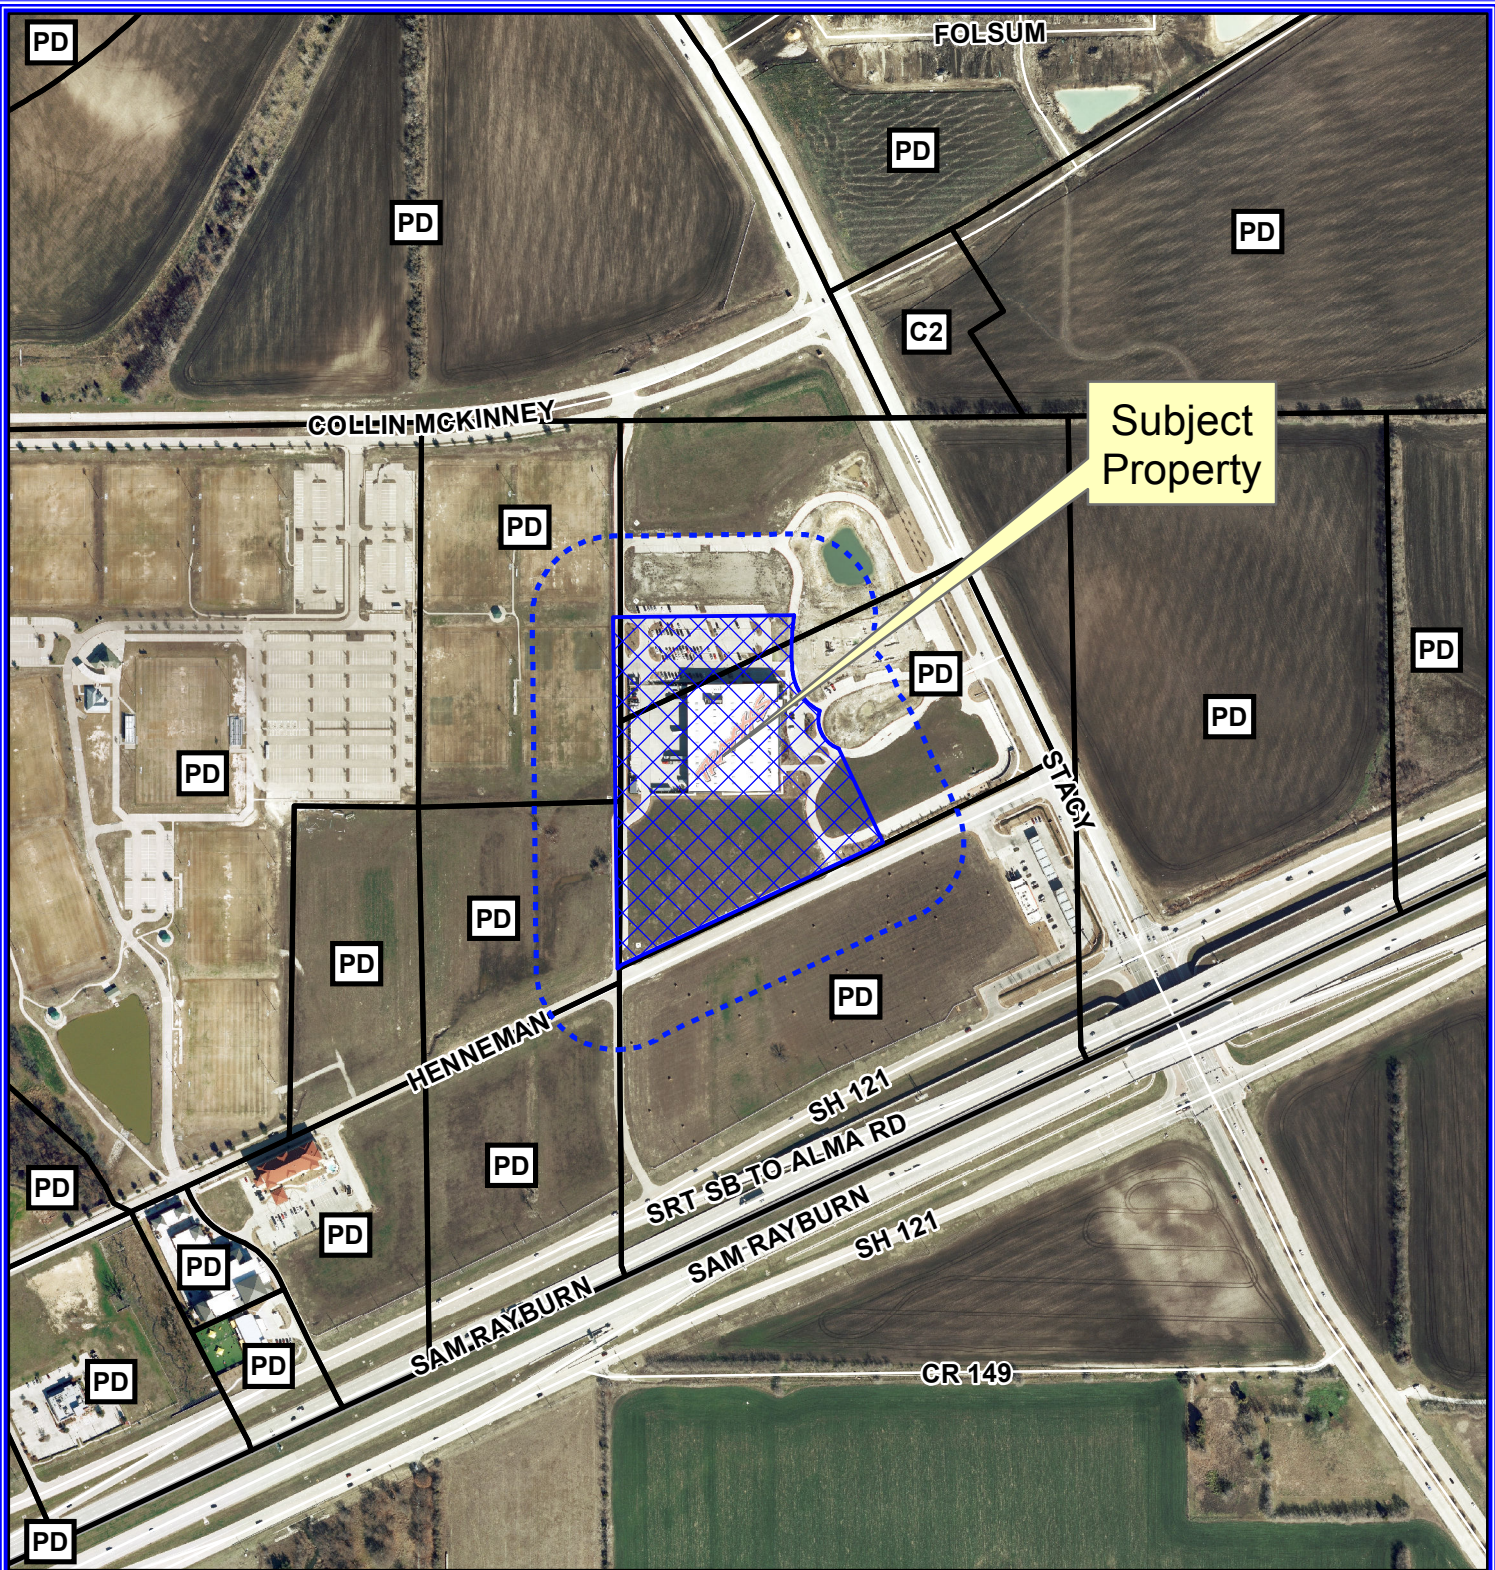

Notification Map

Case: 15-300SP

--- 200' Buffer

Notification Map

Case: 15-300SP

--- 200' Buffer

Vicinity Map