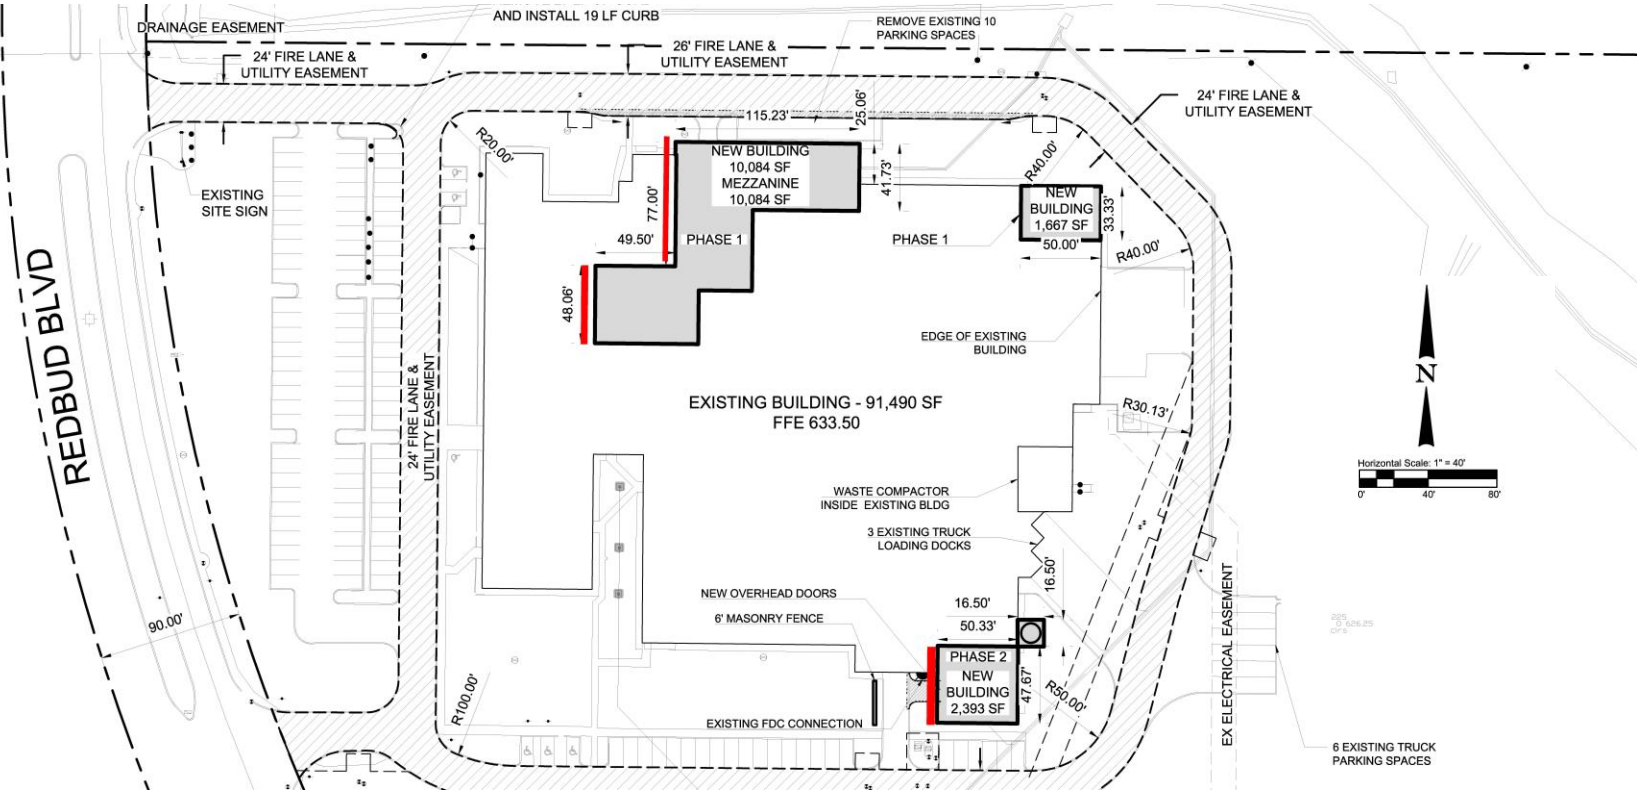

Blount Fine Foods
Façade Plan Appeal
16-080FR

Location Map

Aerial Exhibit

Associated Site Plan

Proposed Façade Plans

West Elevation