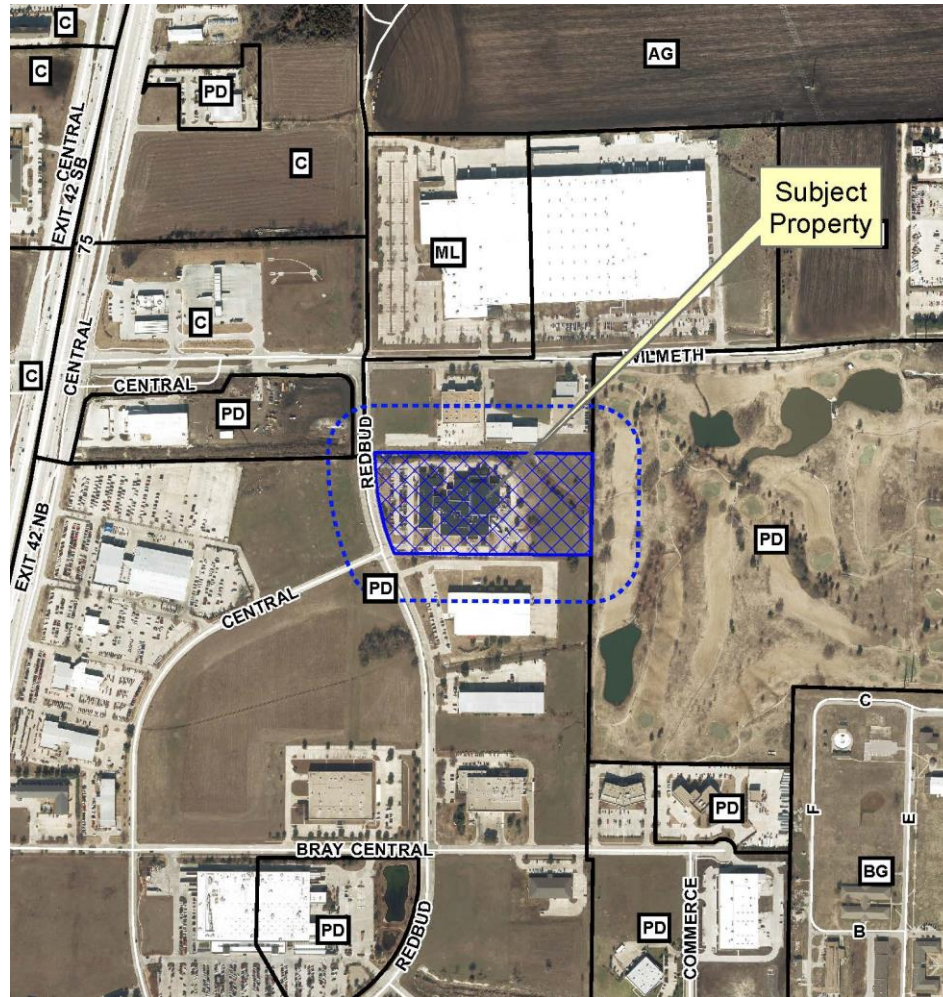

Blount Fine Foods
Façade Plan Appeal
16-080FR

Location Map

Aerial Exhibit

Associated Site Plan

Proposed Façade Plans

West Elevation