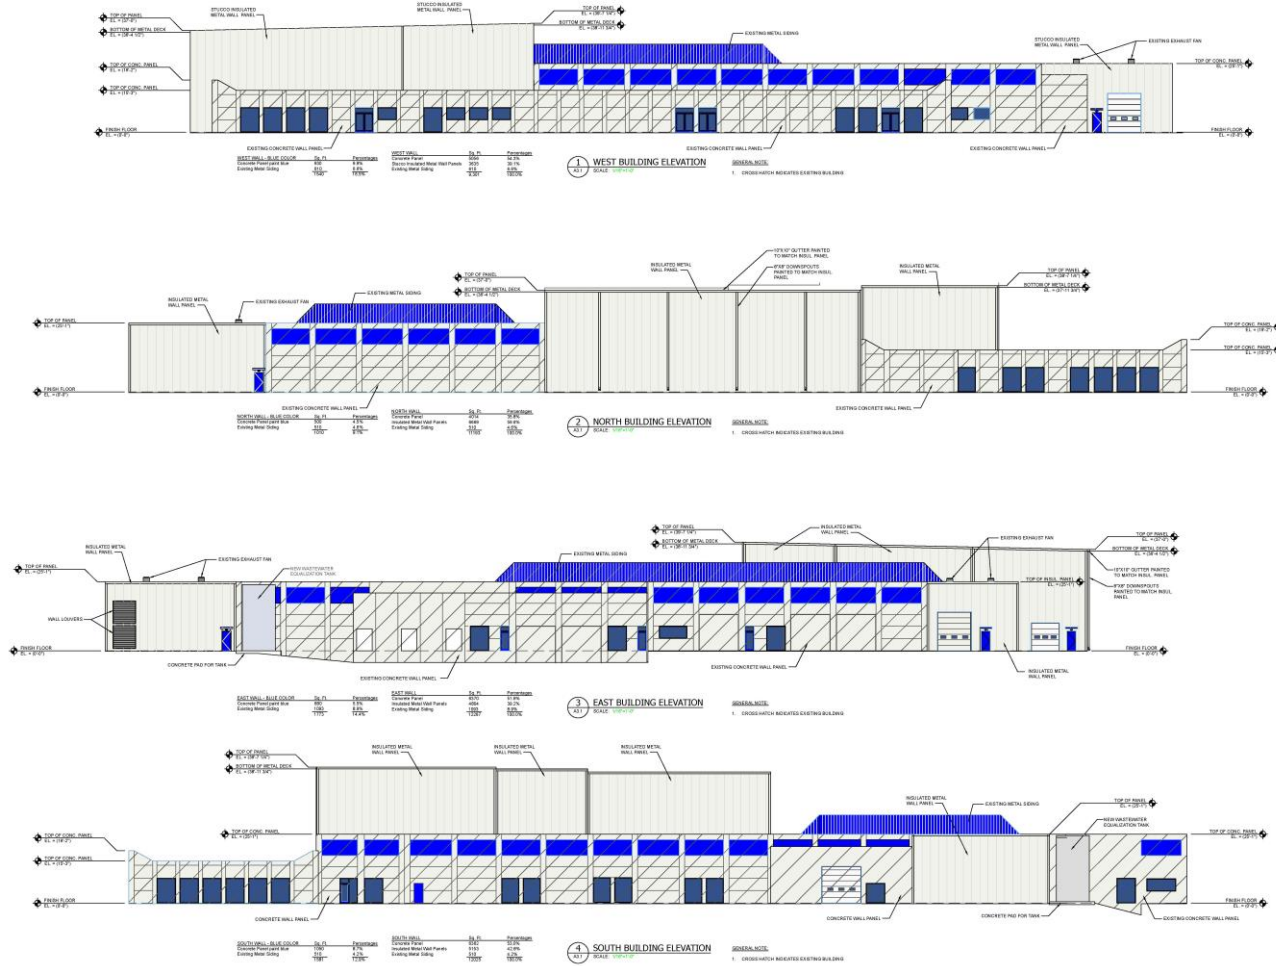

Blount Fine Foods
Façade Plan Appeal
16-080FR

Location Map

Aerial Exhibit

Associated Site Plan

Proposed Façade Plans

West Elevation