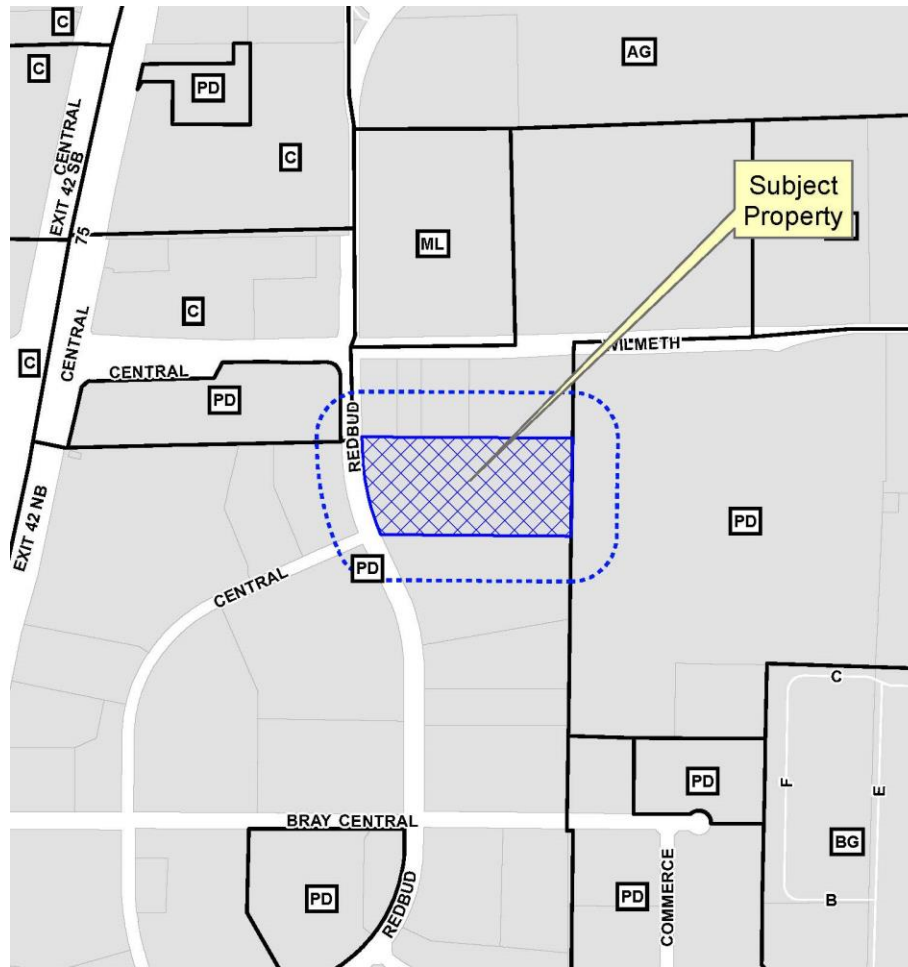

Blount Fine Foods
Façade Plan Appeal
16-080FR

Location Map

Aerial Exhibit

Associated Site Plan

Proposed Façade Plans

West Elevation