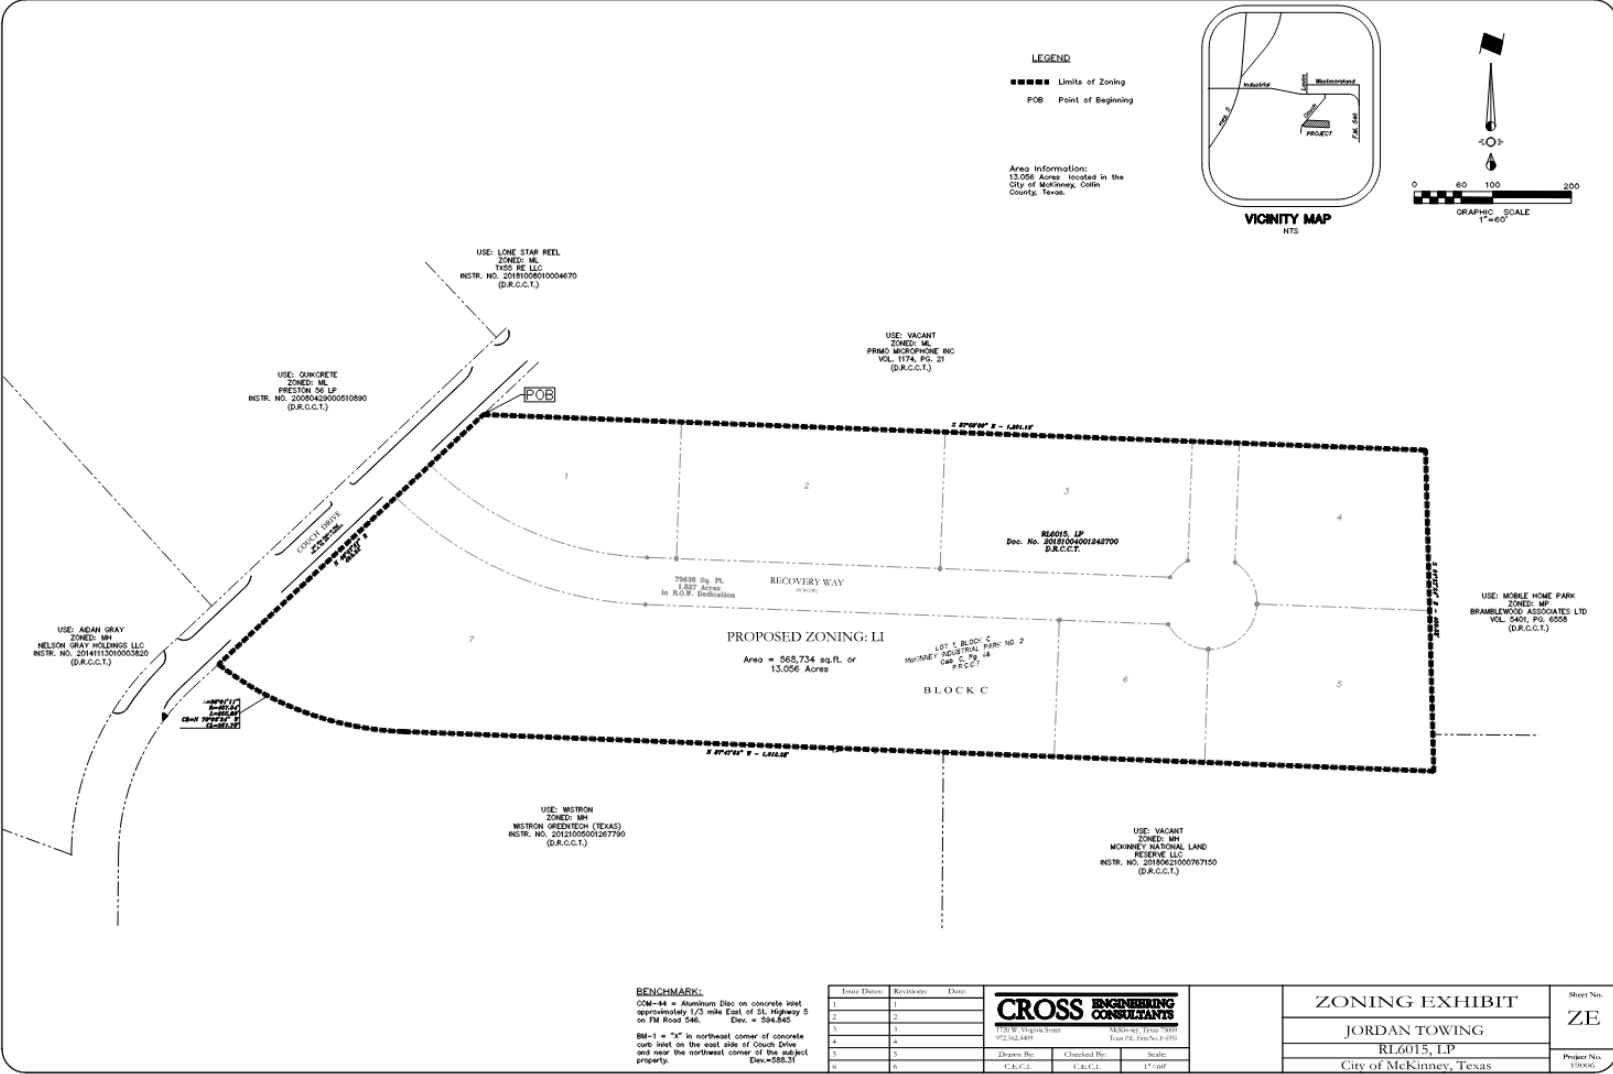

# Jordan Towing Rezone

22-0056Z

# Location Map

# Aerial Exhibit

# Proposed Zoning Exhibit

JORDAN TOWING