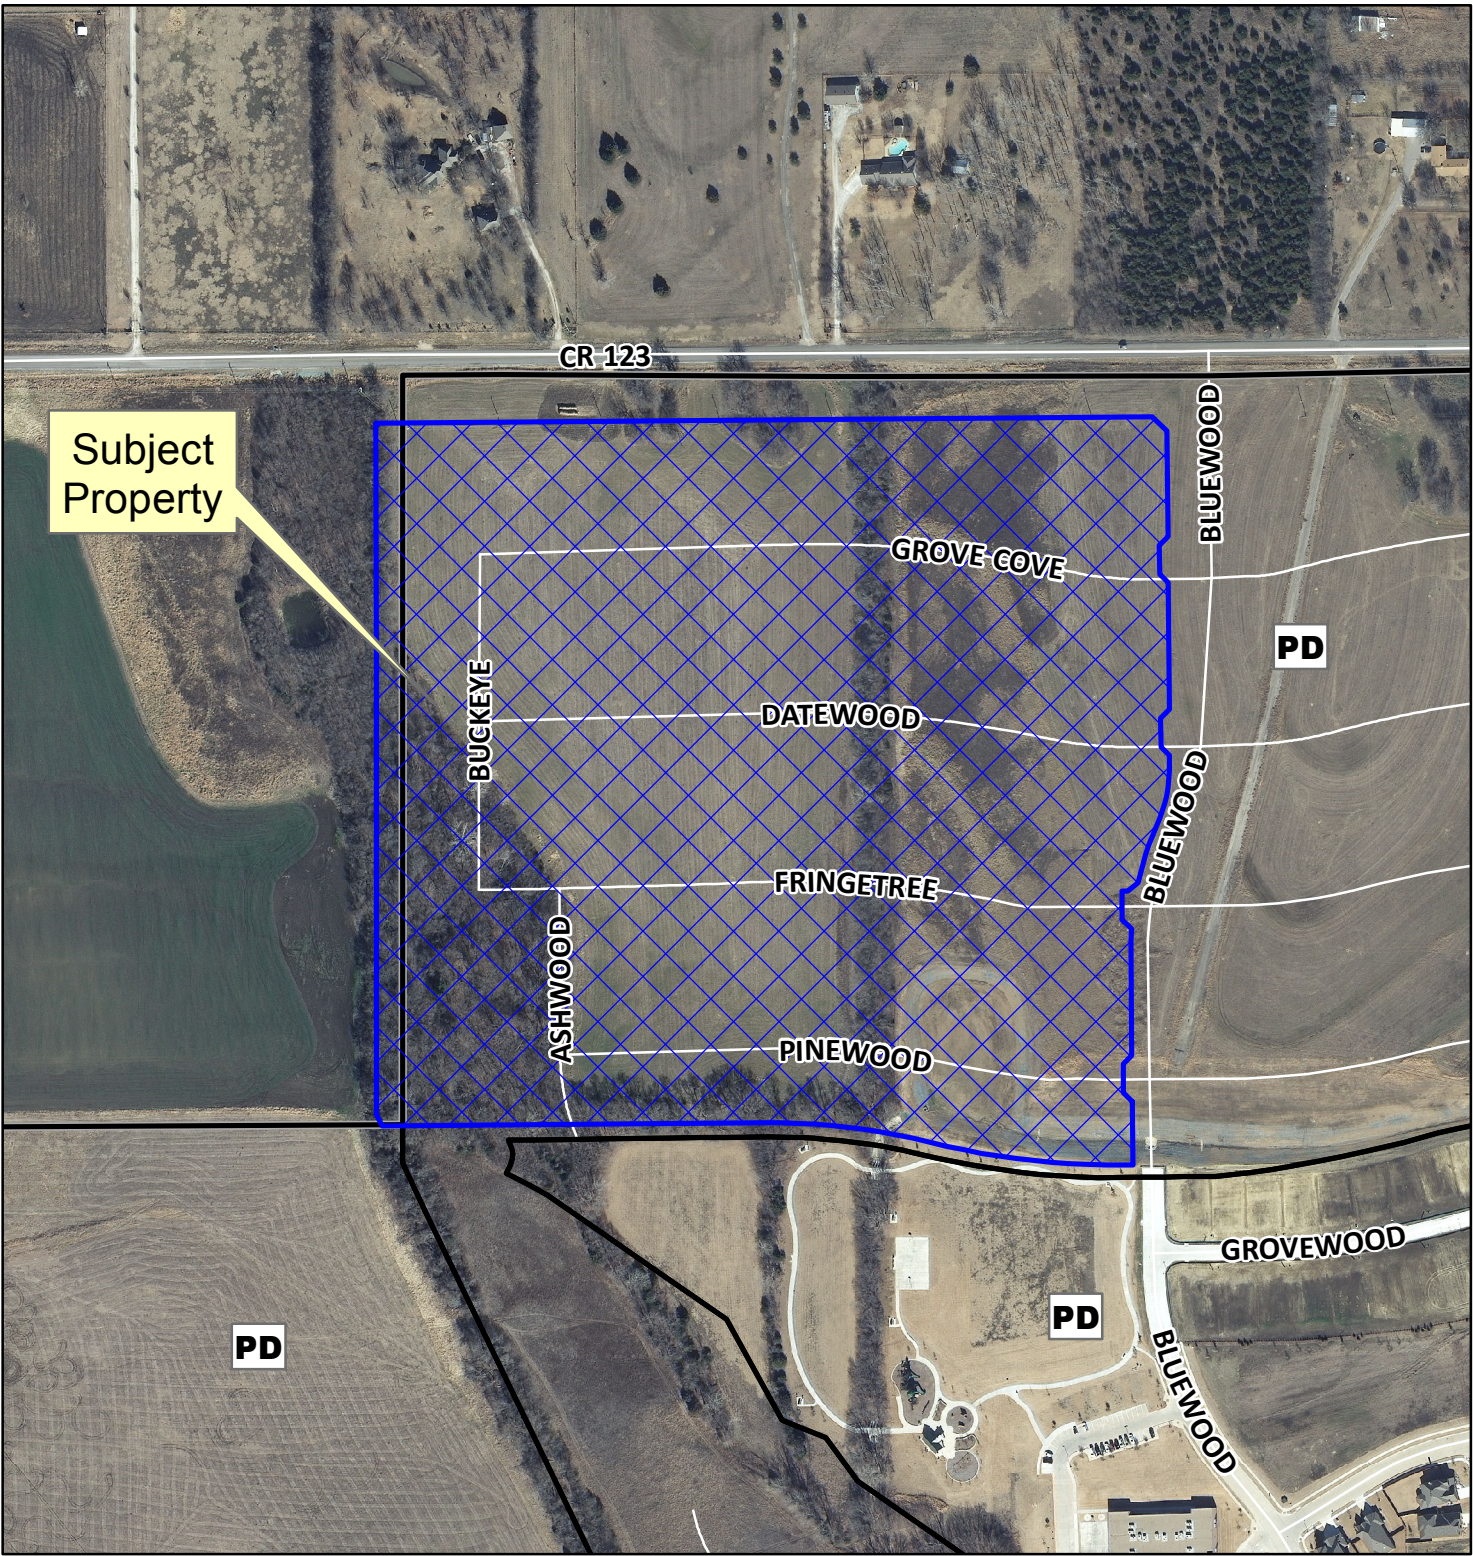

Subject Property

Location Map
Case: 13-143PF

Path: S:\MCKGIS\Notification\Projects\2013\13-143PF.mxd

DISCLAIMER: This map and information contained in it were developed exclusively for use by the City of McKinney. Any use or reliance on this map by anyone else is at that party's risk and without liability to the City of McKinney, its officials or employees for any discrepancies, errors, or variances which may exist.

Subject Property

CR 123

BLUEWOOD

PD

GROVE COVE

DATEWOOD

BUCKEYE

FRINGETREE

BLUEWOOD

ASHWOOD

PINEWOOD

PD

PD

GROVEWOOD

BLUEWOOD

Location Map

Case: 13-143PF

Vicinity Map