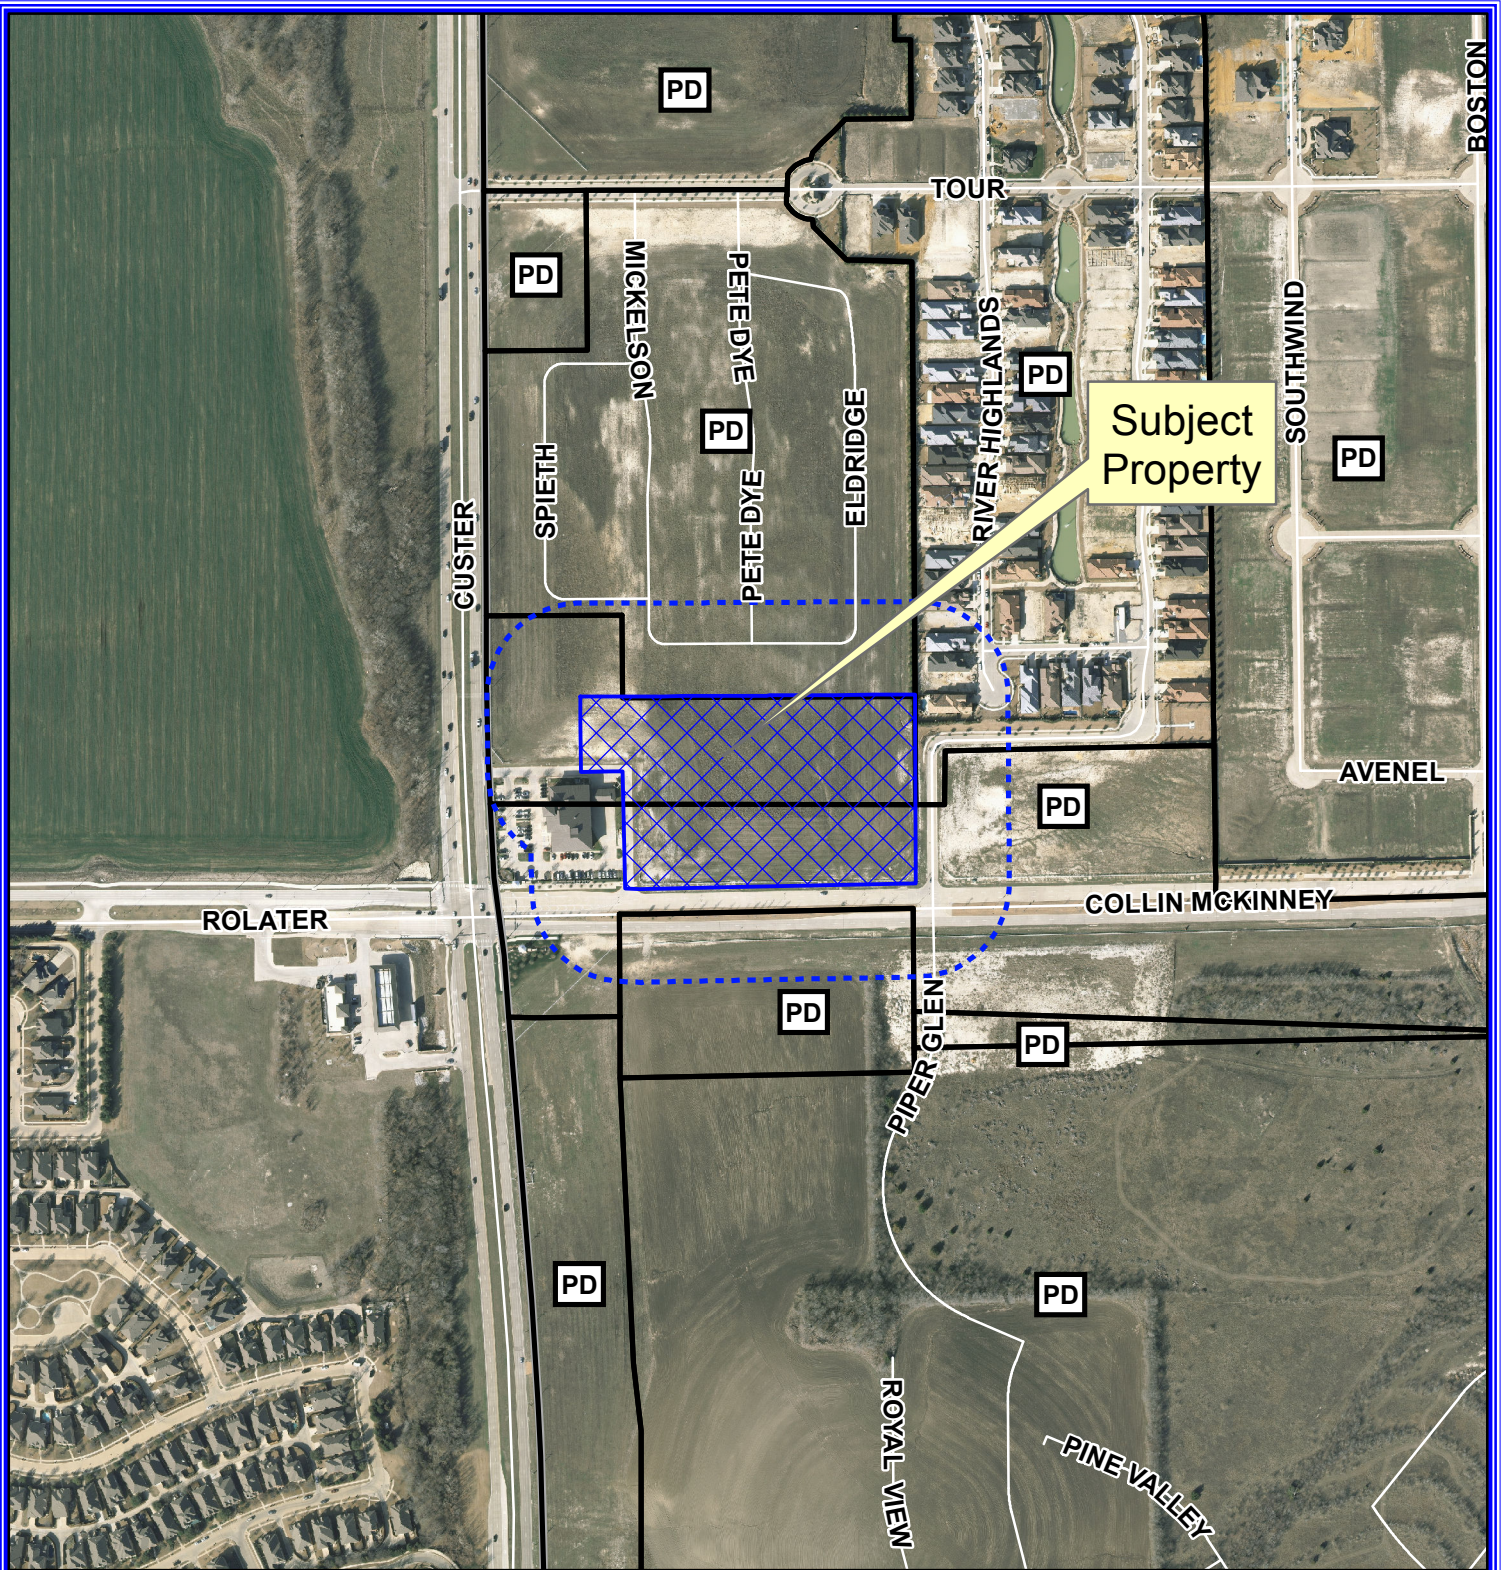

ROLATER

### Notification Map

Case: 15-215SP

--- 200' Buffer

## Notification Map

Case: 15-215SP

--- 200' Buffer