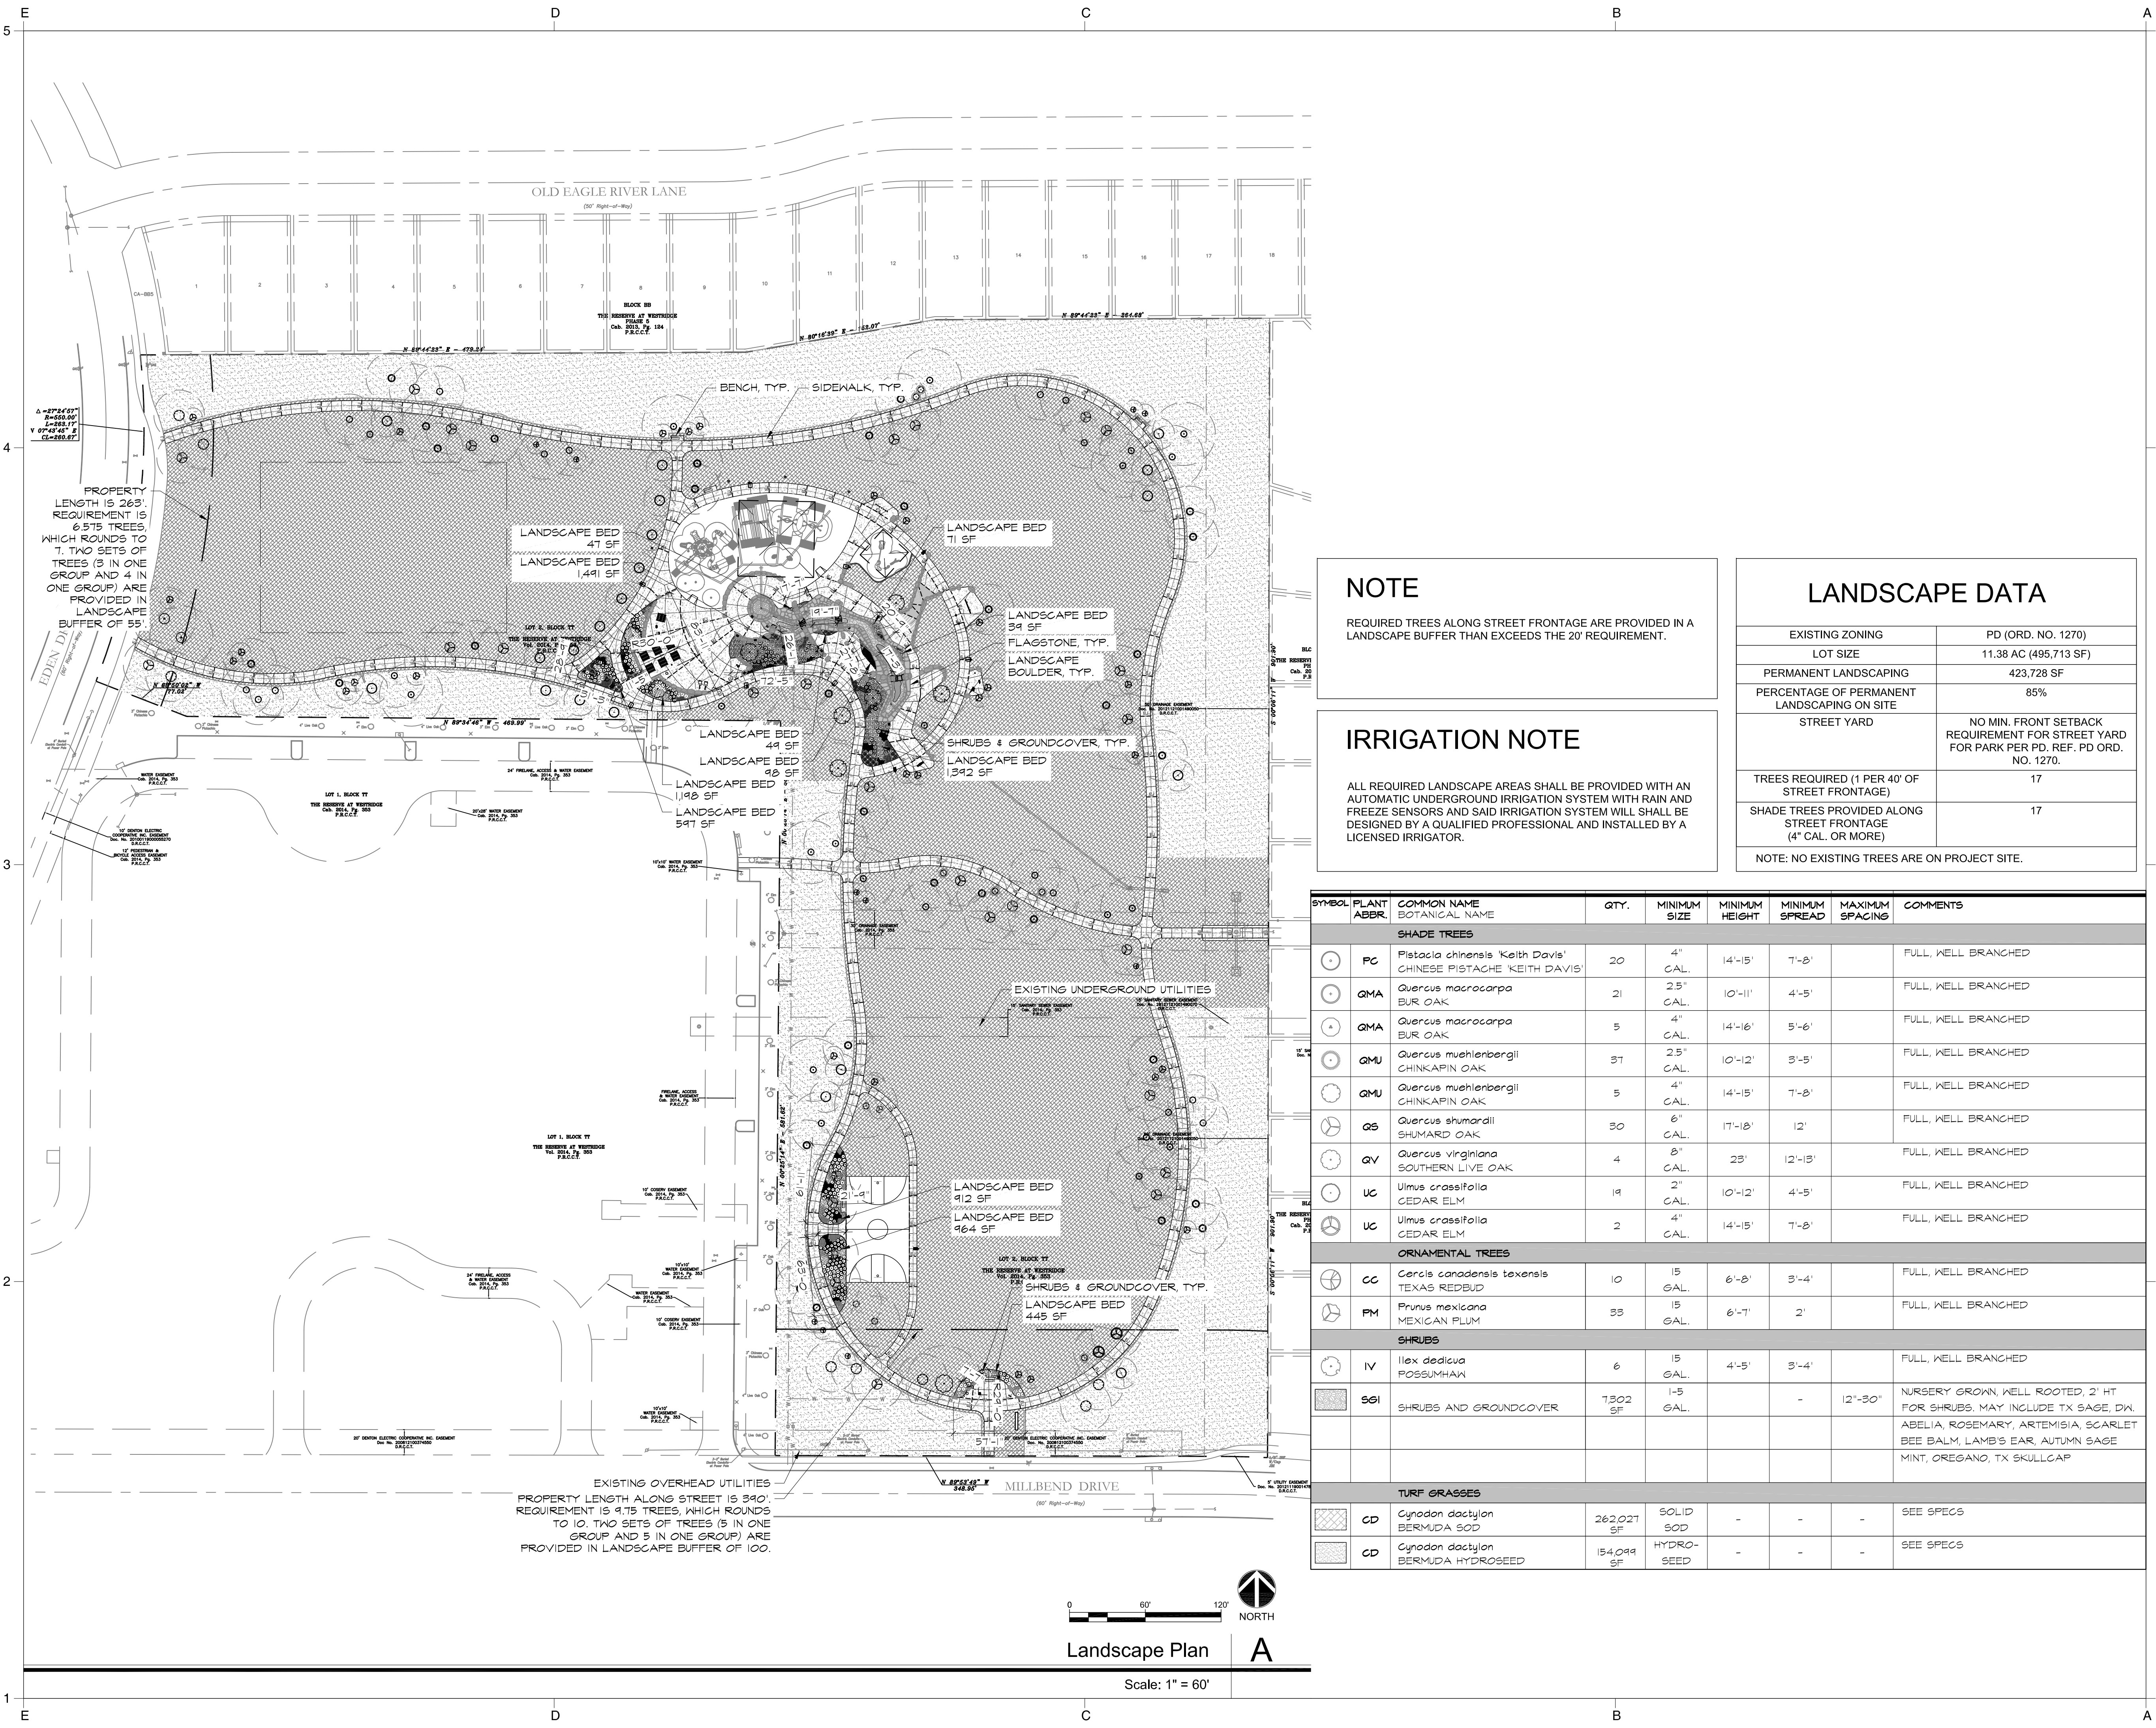

Project Name

SCOTT NEIGHBORHOOD PARK

10450 MILLBEND DRIVE
MCKINNEY, TX 75070

Issue Title

CITY SUBMITTAL

Issue / Addenda / Revisions

Date	Description
12/18/2017	City Comments
01/08/2018	City Comments

Seal

Drawing Title

LANDSCAPE PLAN

Issue Date: 11/27/2017
Project No: 17033
Reviewed By: BG/LH
Drawn By: AS/LZ

Sheet No.

L0.02

Scale: 1" = 60'
Landscape Plan A