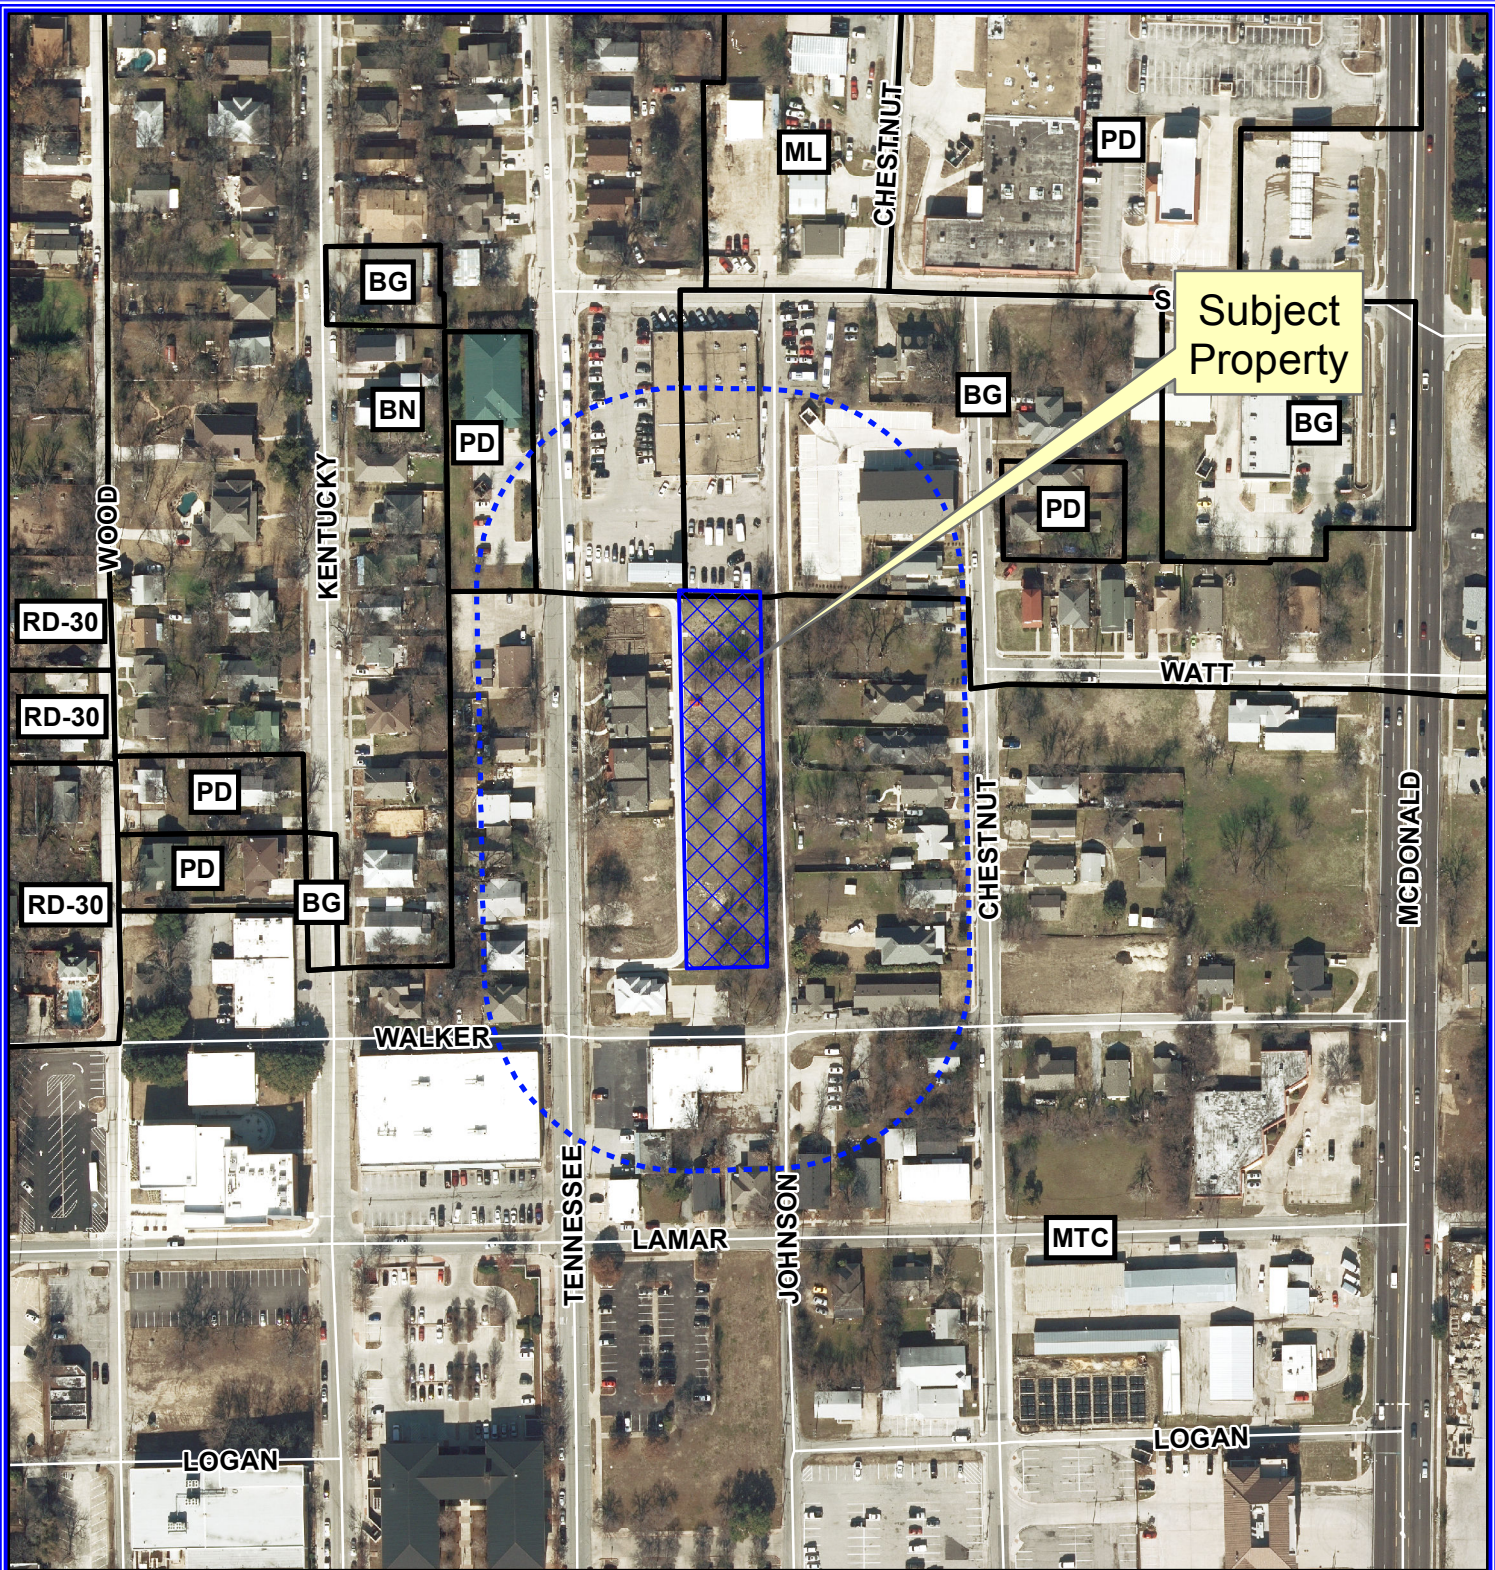

Notification Map

Case: 16-213PFR

--- 200' Buffer

Vicinity Map

Notification Map

Case: 16-213PFR

--- 200' Buffer

Vicinity Map