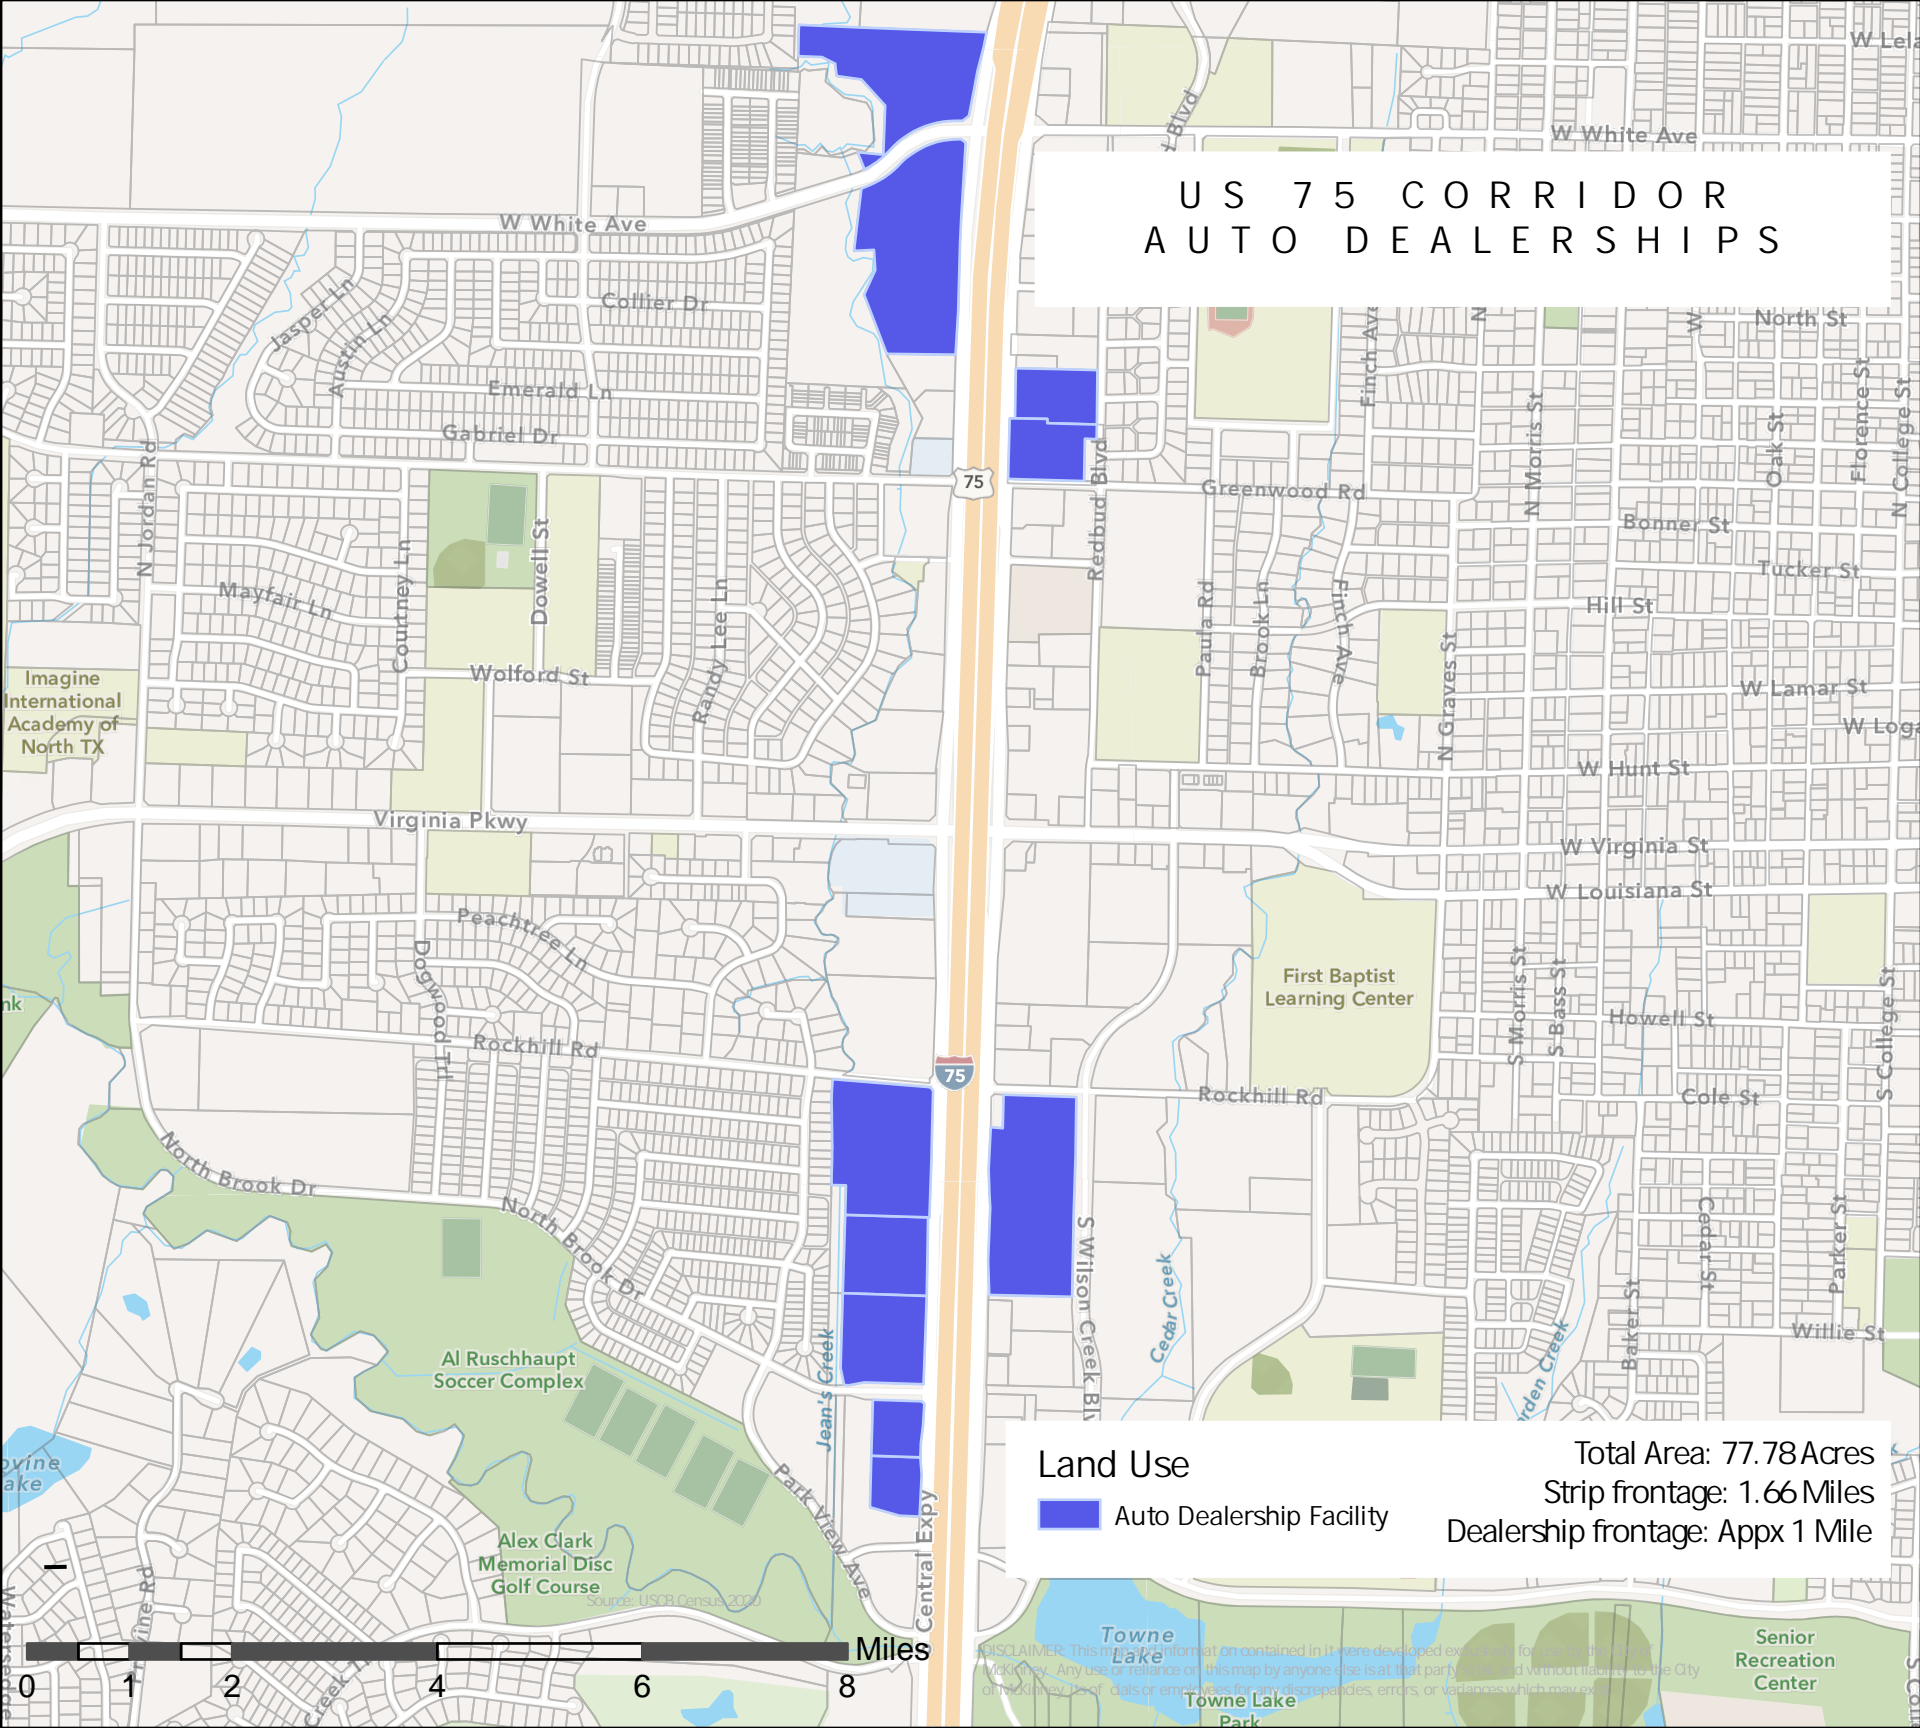

# US 75 CORRIDOR AUTO DEALERSHIPS

## Land Use

 Auto Dealership Facility

Total Area: 77.78 Acres

Strip frontage: 1.66 Miles

Dealership frontage: Appx 1 Mile

DISCLAIMER: This map and information contained in it were developed exclusively for use by the City of McKinney. Any use or reliance on this map by anyone else is at that party's risk and without liability to the City of McKinney for any omissions, errors, or variances which may exist.

Senior  
Recreation  
Center