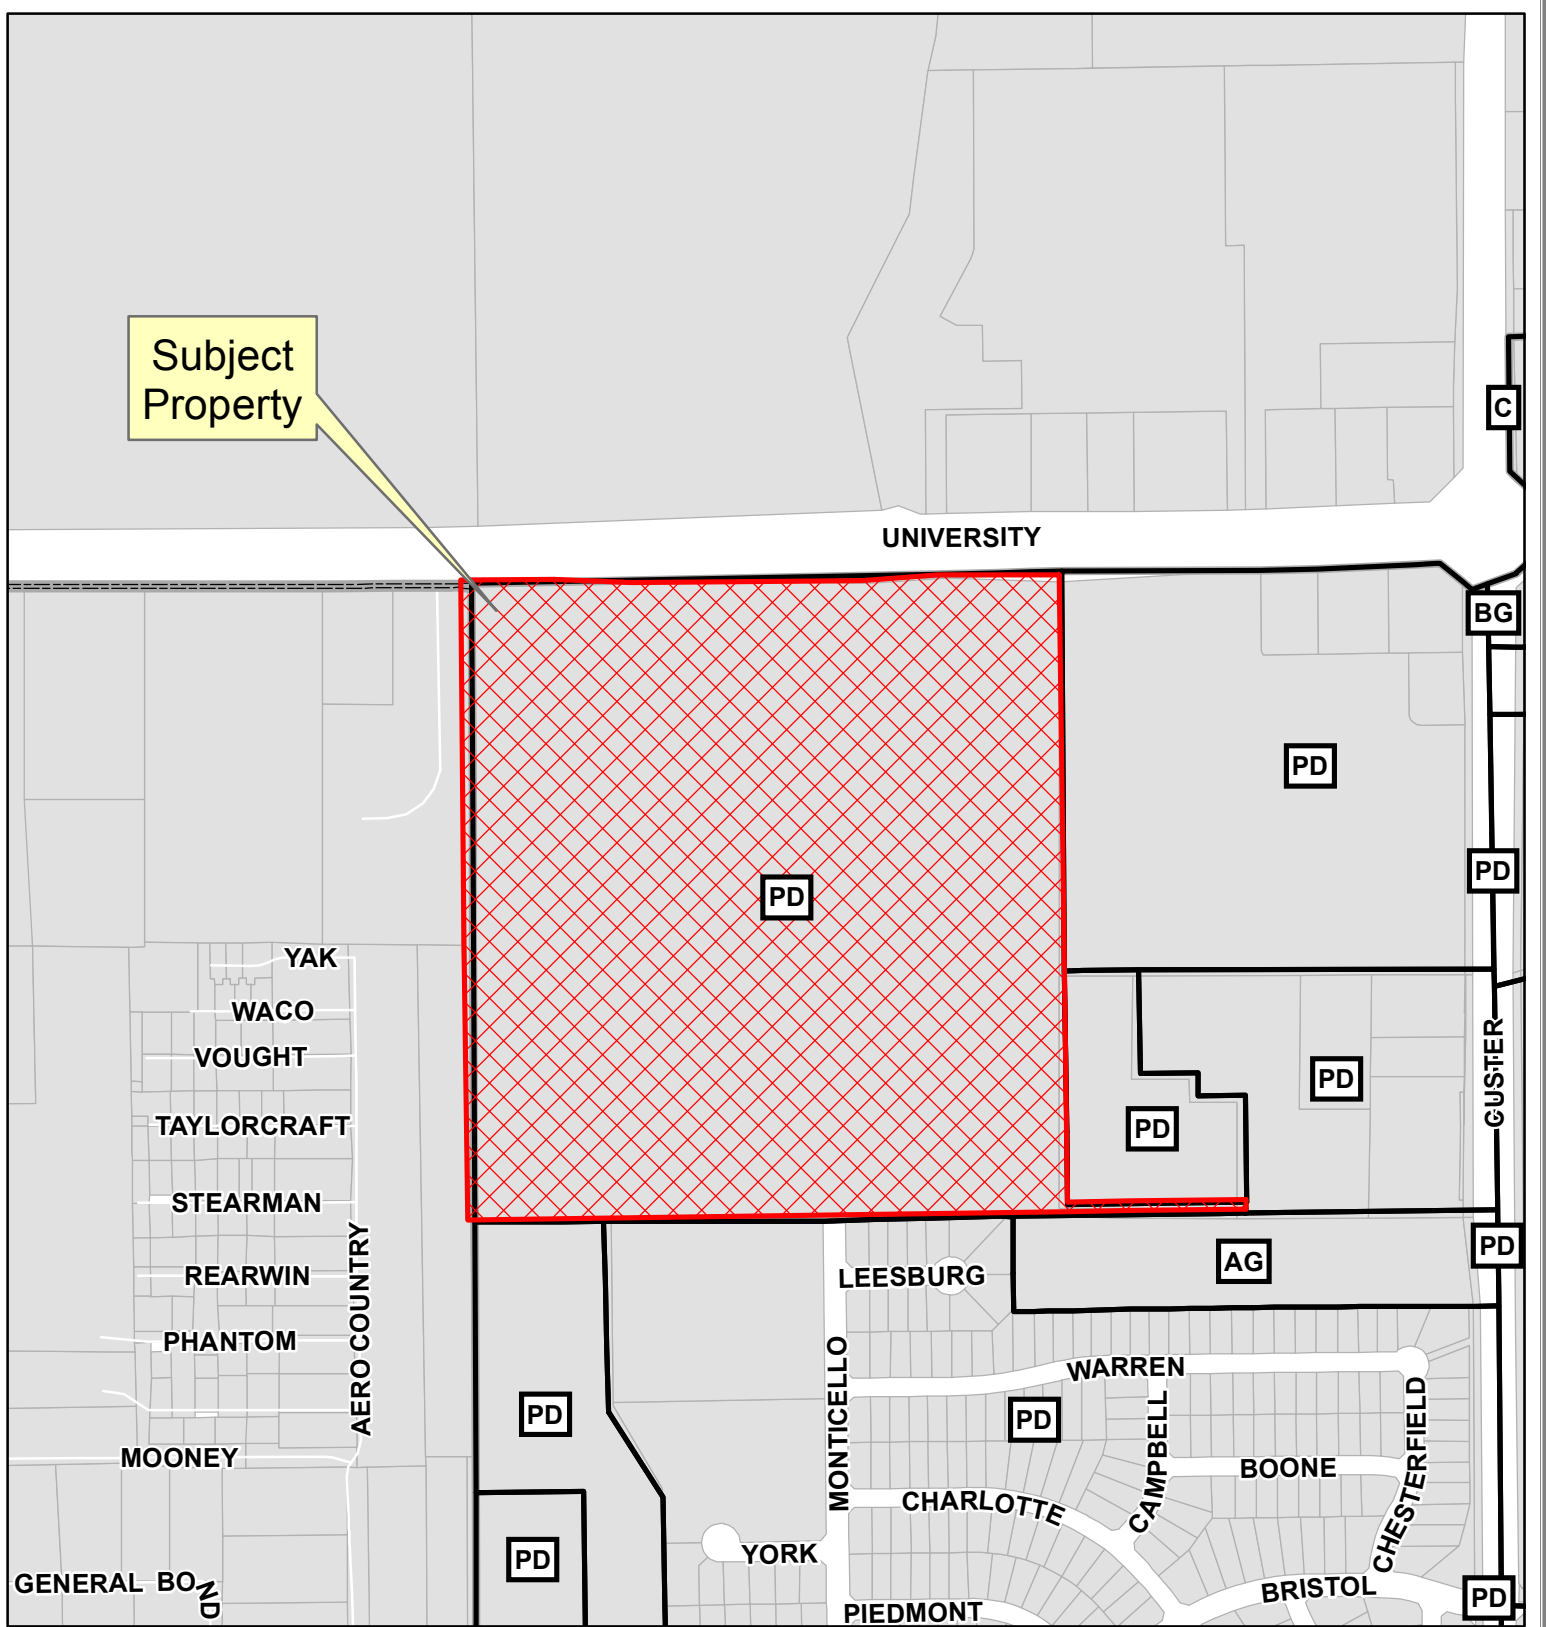

Subject Property

Location Map

Case: 17-004PF

200' Buffer

Vicinity Map

Subject Property

Location Map

Case: 17-004PF

200' Buffer

DISCLAIMER: This map and information contained in it were developed exclusively for use by the City of McKinney. Any use or reliance on this map by anyone else is at that party's risk and without liability to the City of McKinney, its officials or employees for any discrepancies, errors, or variances which may exist.

Path: X:\Development Services\Planning\2017\Location Maps\17-004PF.mxd