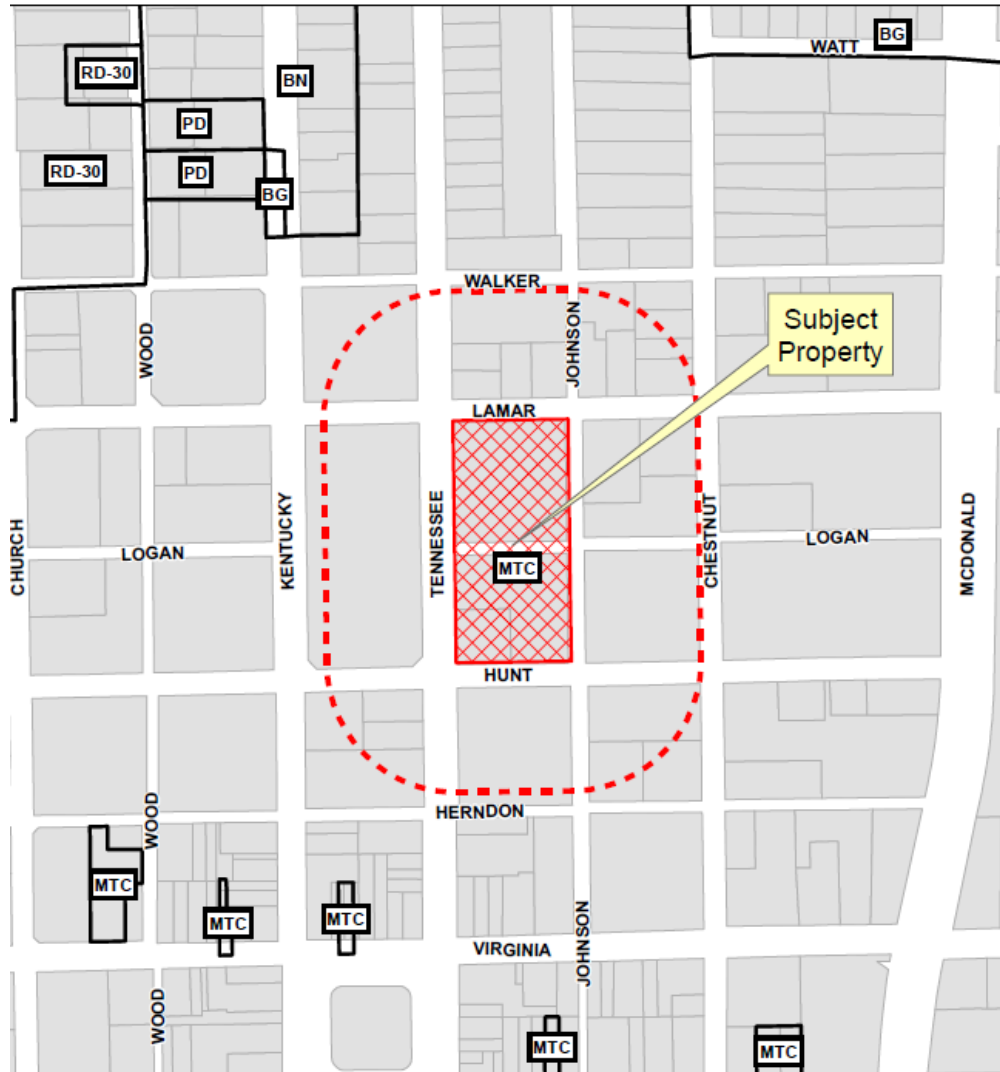

McKinney Downtown
Parking Lot 1
16-220SP

- MONEY MAGAZINE 2014 -

Location Map

Aerial Exhibit

Proposed Site Plan