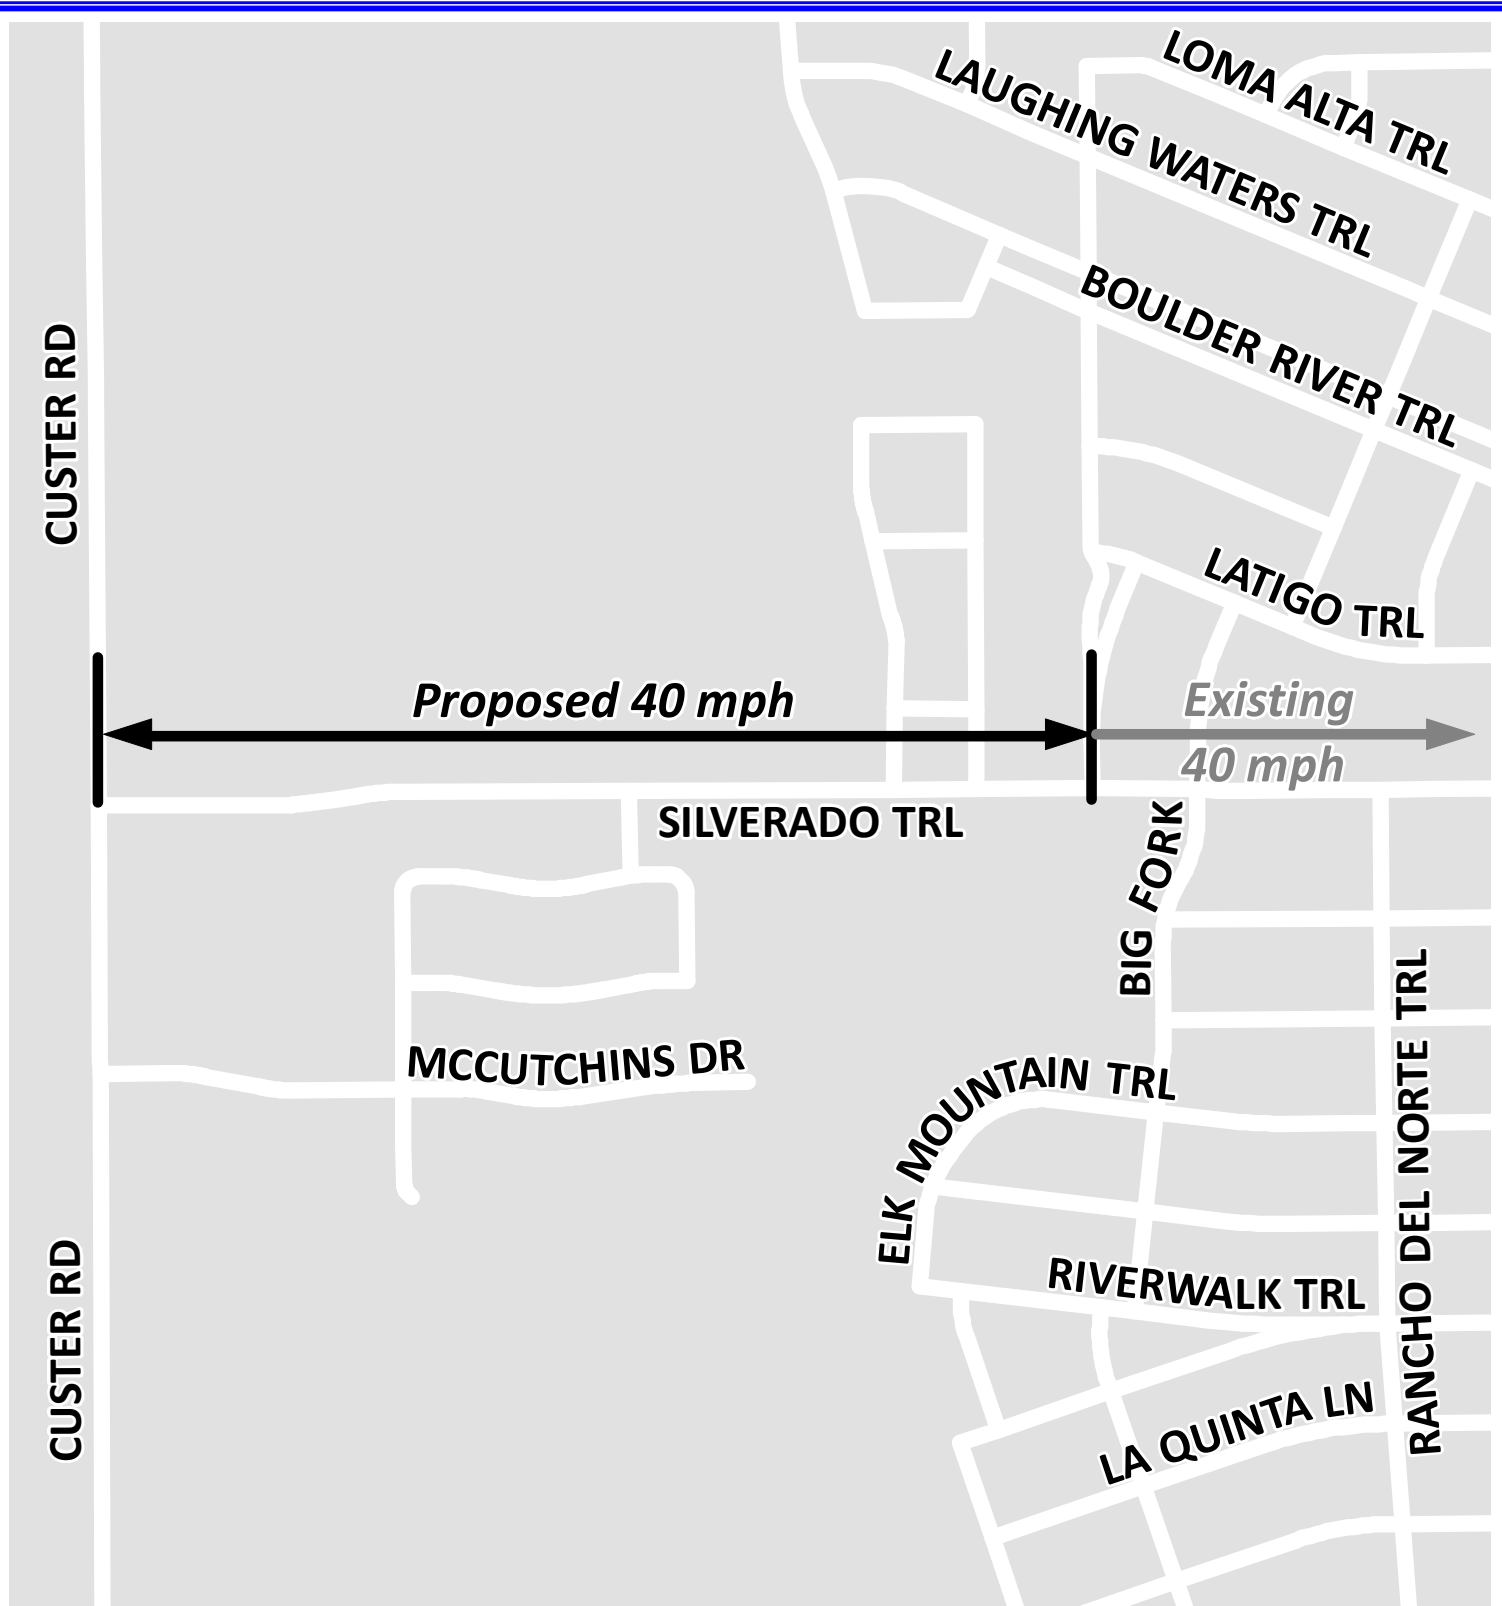

Path: Y:\GIS\ISWork\A\Green\Engineering\Traffic\Speed Limits\Silverado Trl Speed Limits.mxd

Silverado Trail Speed Limits

DISCLAIMER: This map and information contained in it were developed exclusively for use by the City of McKinney. Any use or reliance on this map by anyone else is at that party's risk and without liability to the City of McKinney, its officials or employees for any discrepancies, errors, or variances which may exist.