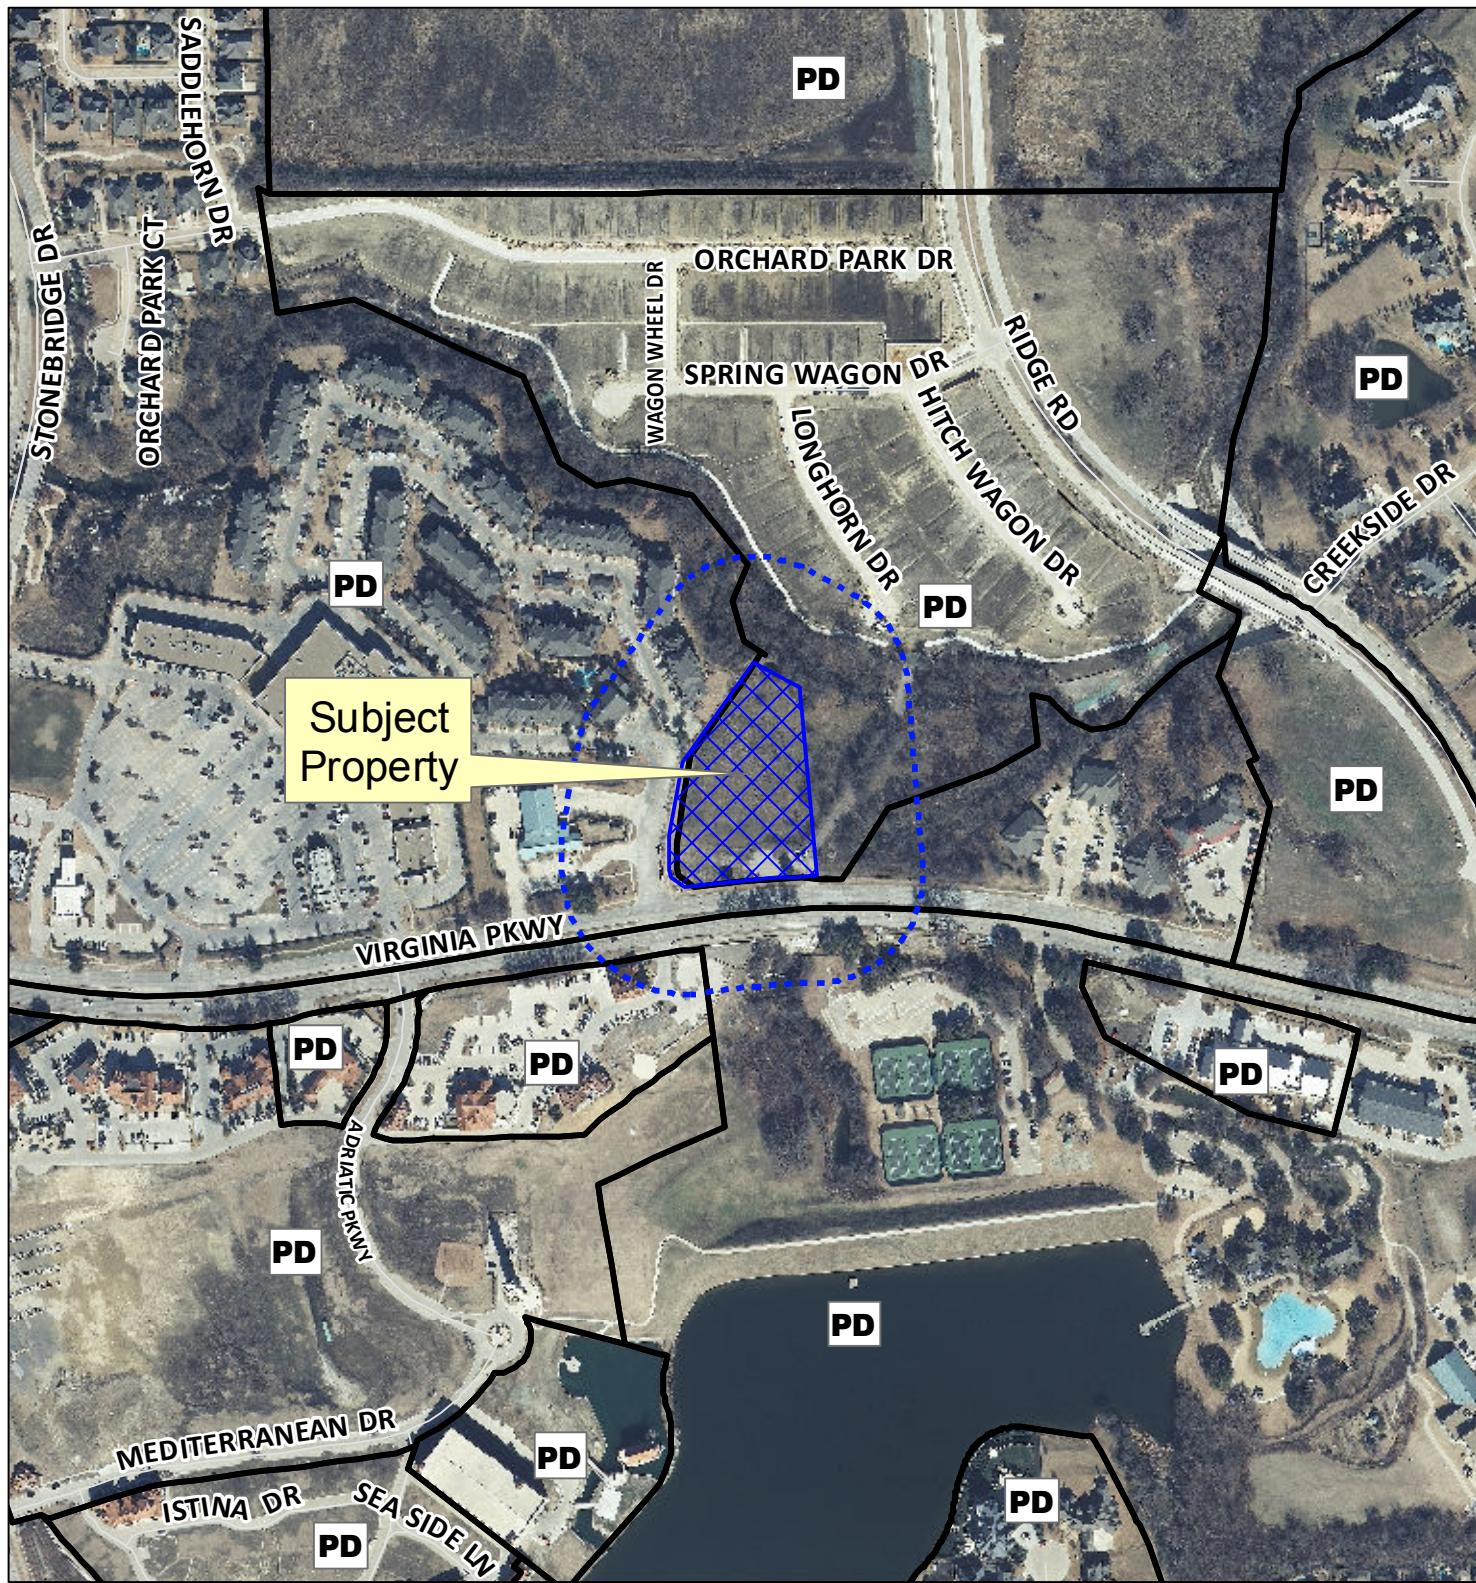

Notification Case

Case: 12-010SP

--- 200' Notification Buffer

Notification Case

Case: 12-010SP

--- 200' Notification Buffer