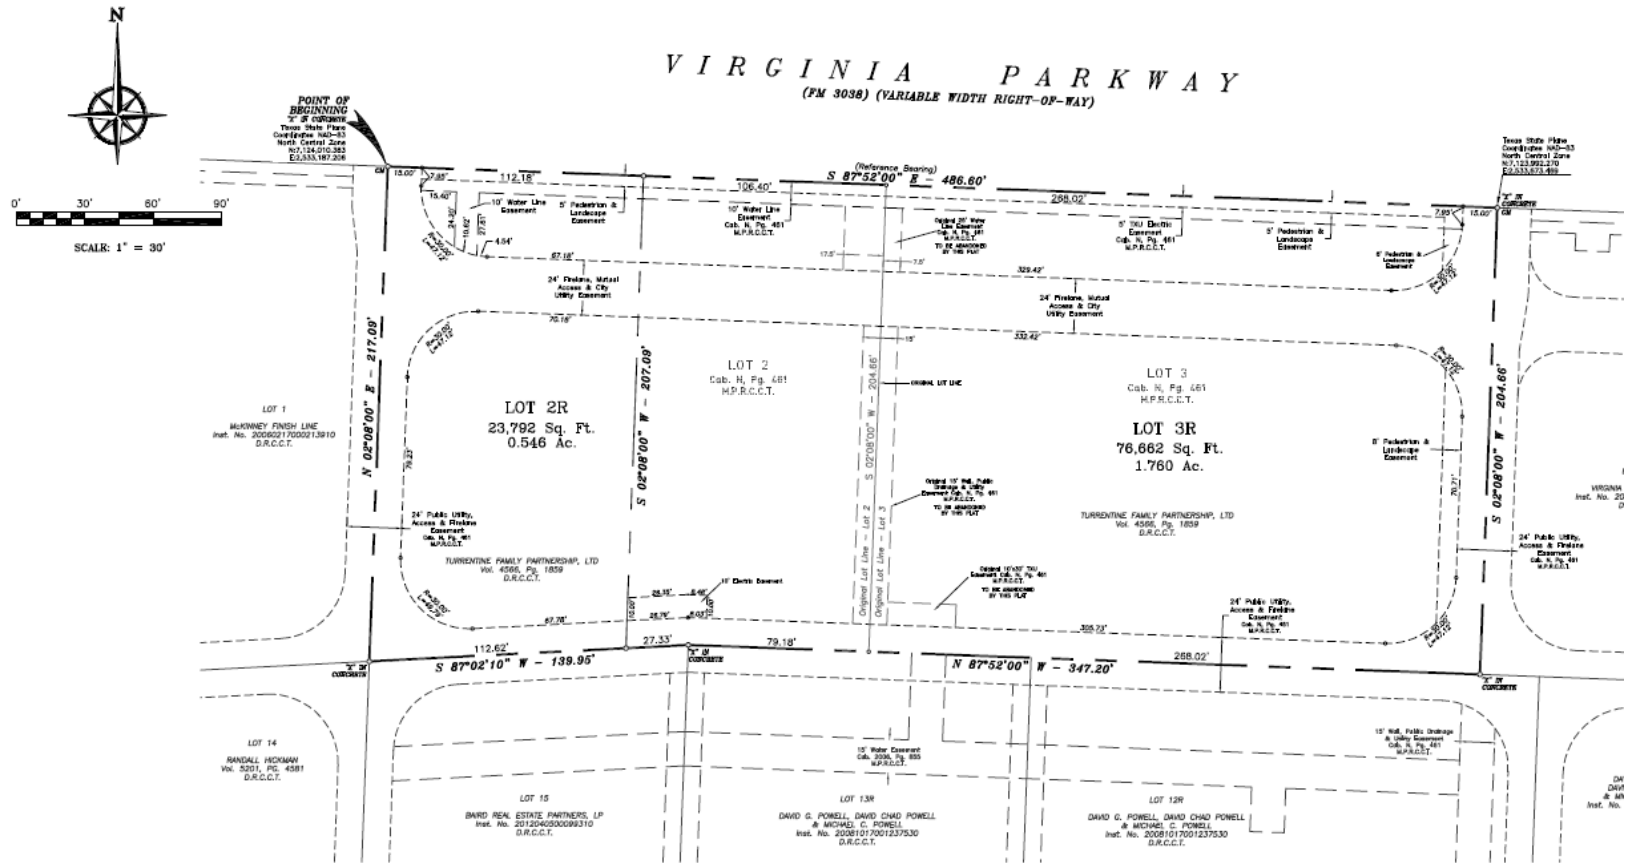

Virginia Professional
Center South
Rezone
14-291Z

Location Map

Aerial Exhibit

Proposed Zoning Exhibit - Boundary

CM - CONTROLLING MONUMENT