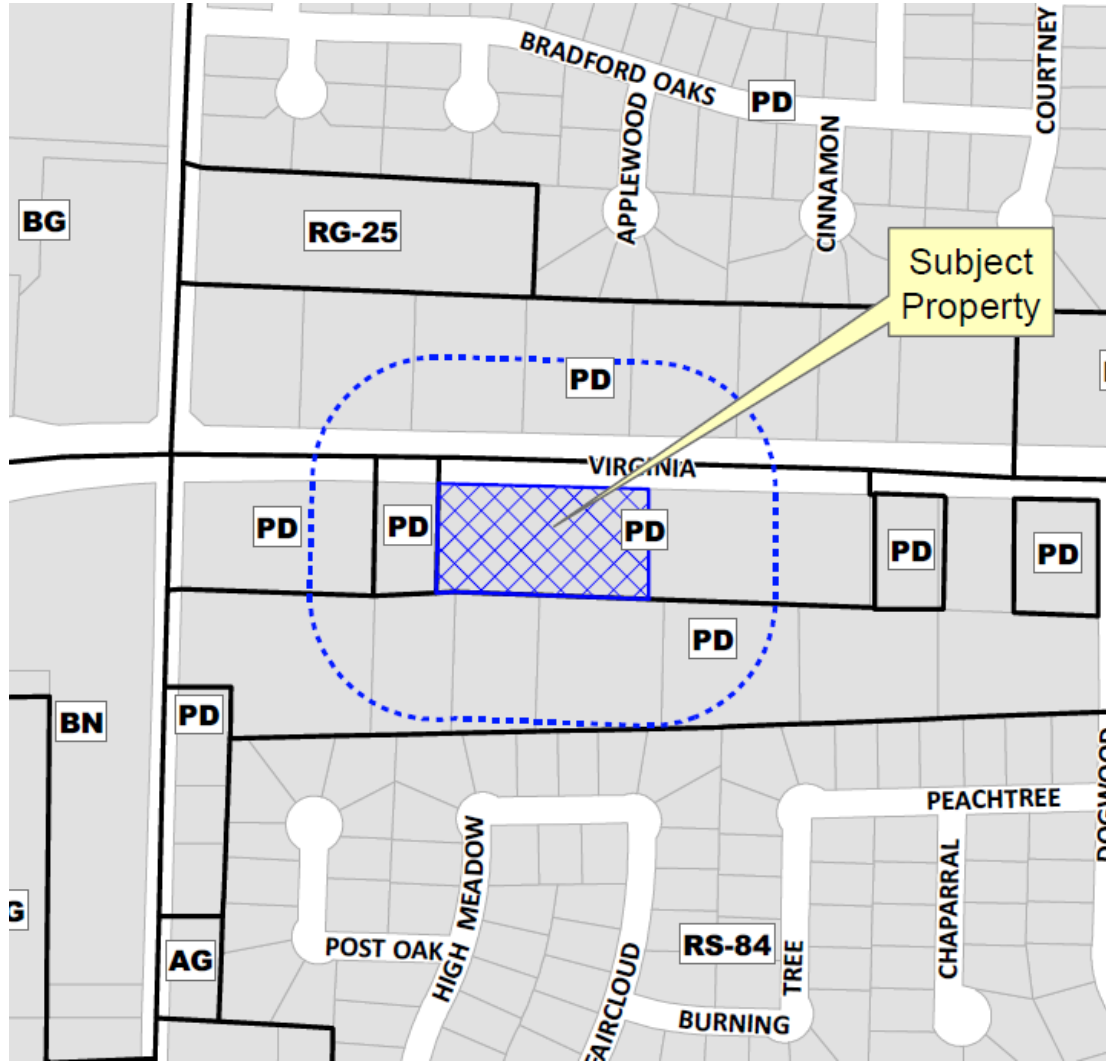

Virginia Professional
Center South
Rezone
14-291Z

Location Map

Aerial Exhibit

Proposed Zoning Exhibit - Boundary

CM - CONTROLLING MONUMENT