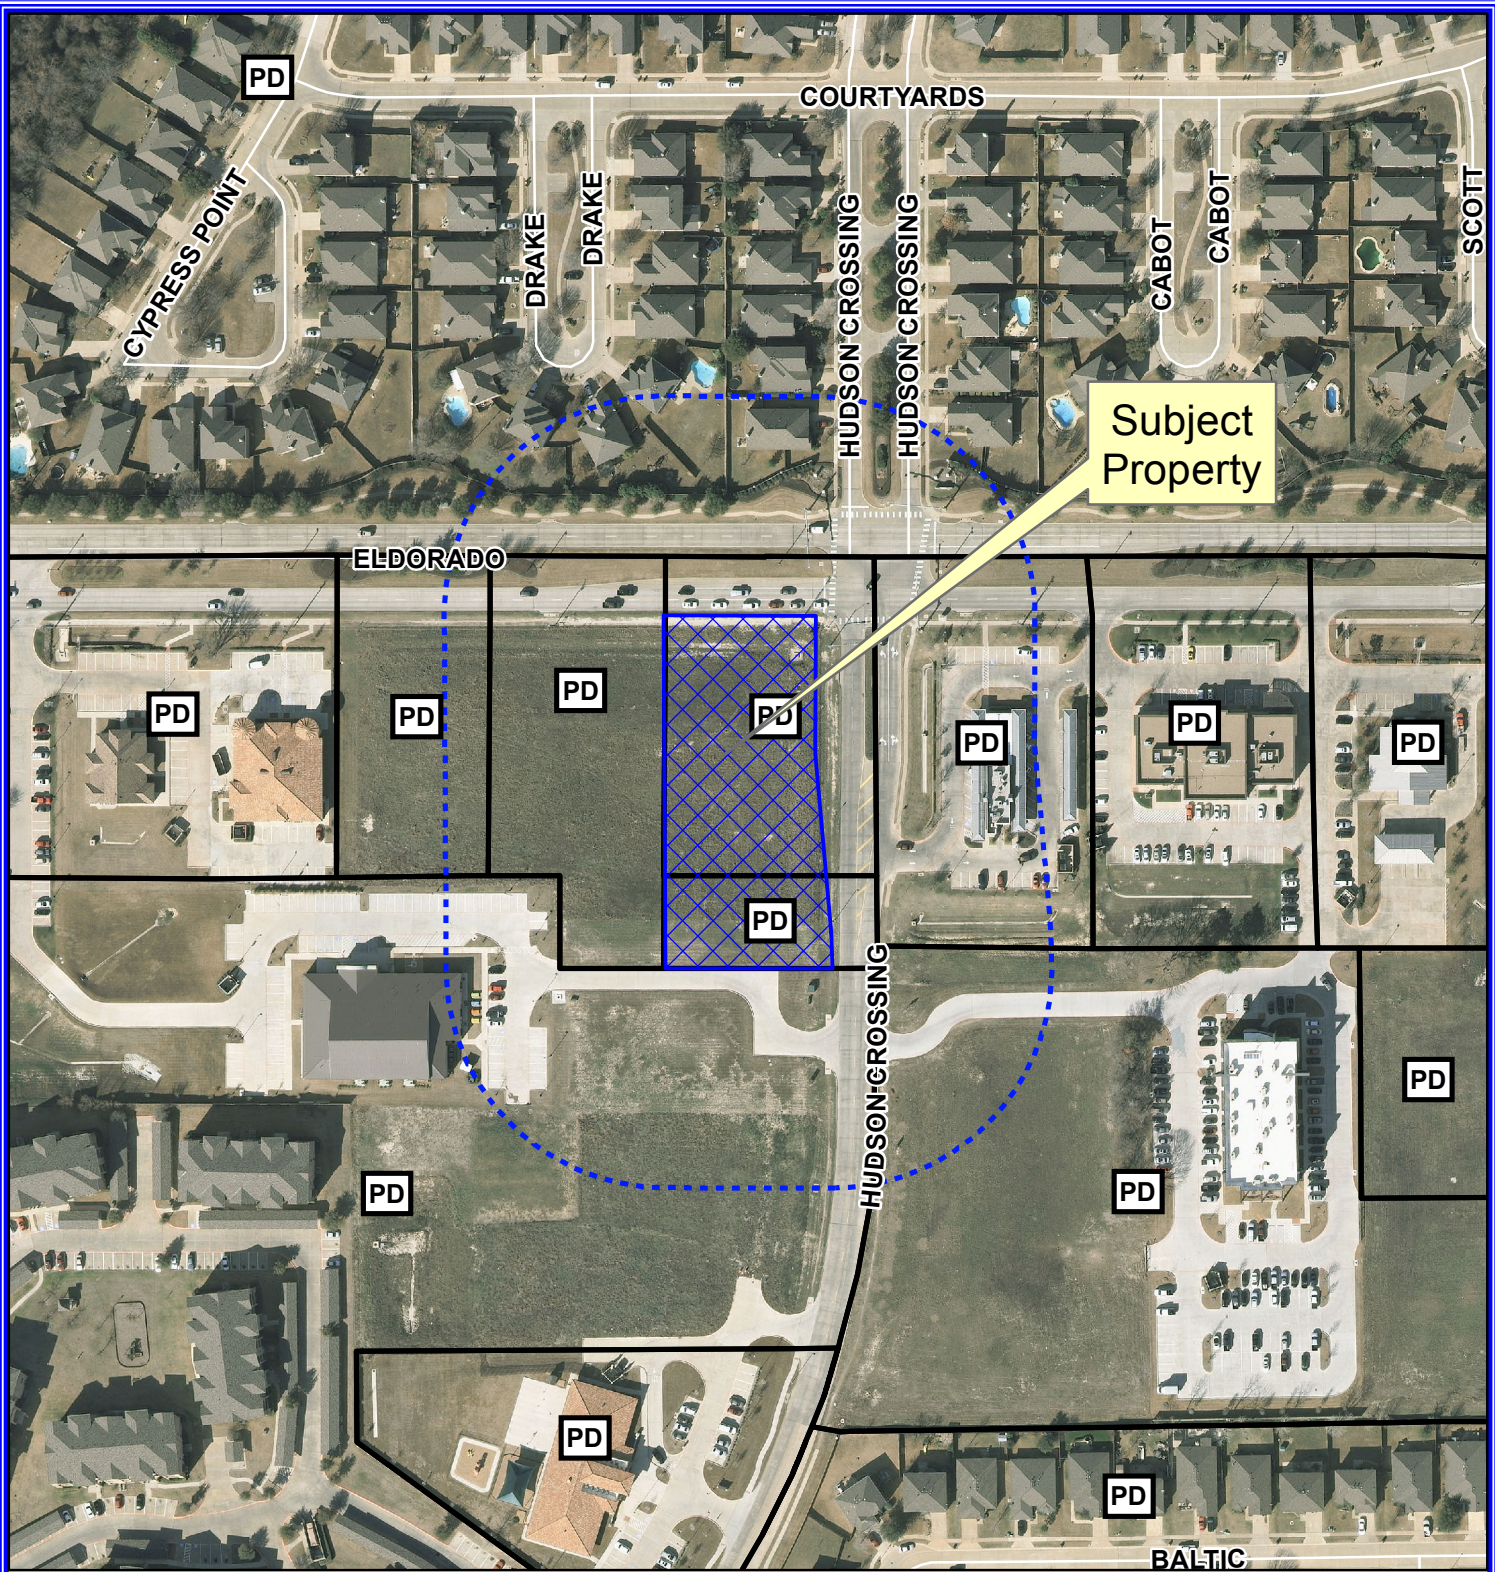

### Notification Map

Case: 15-285SUP

--- 200' Buffer