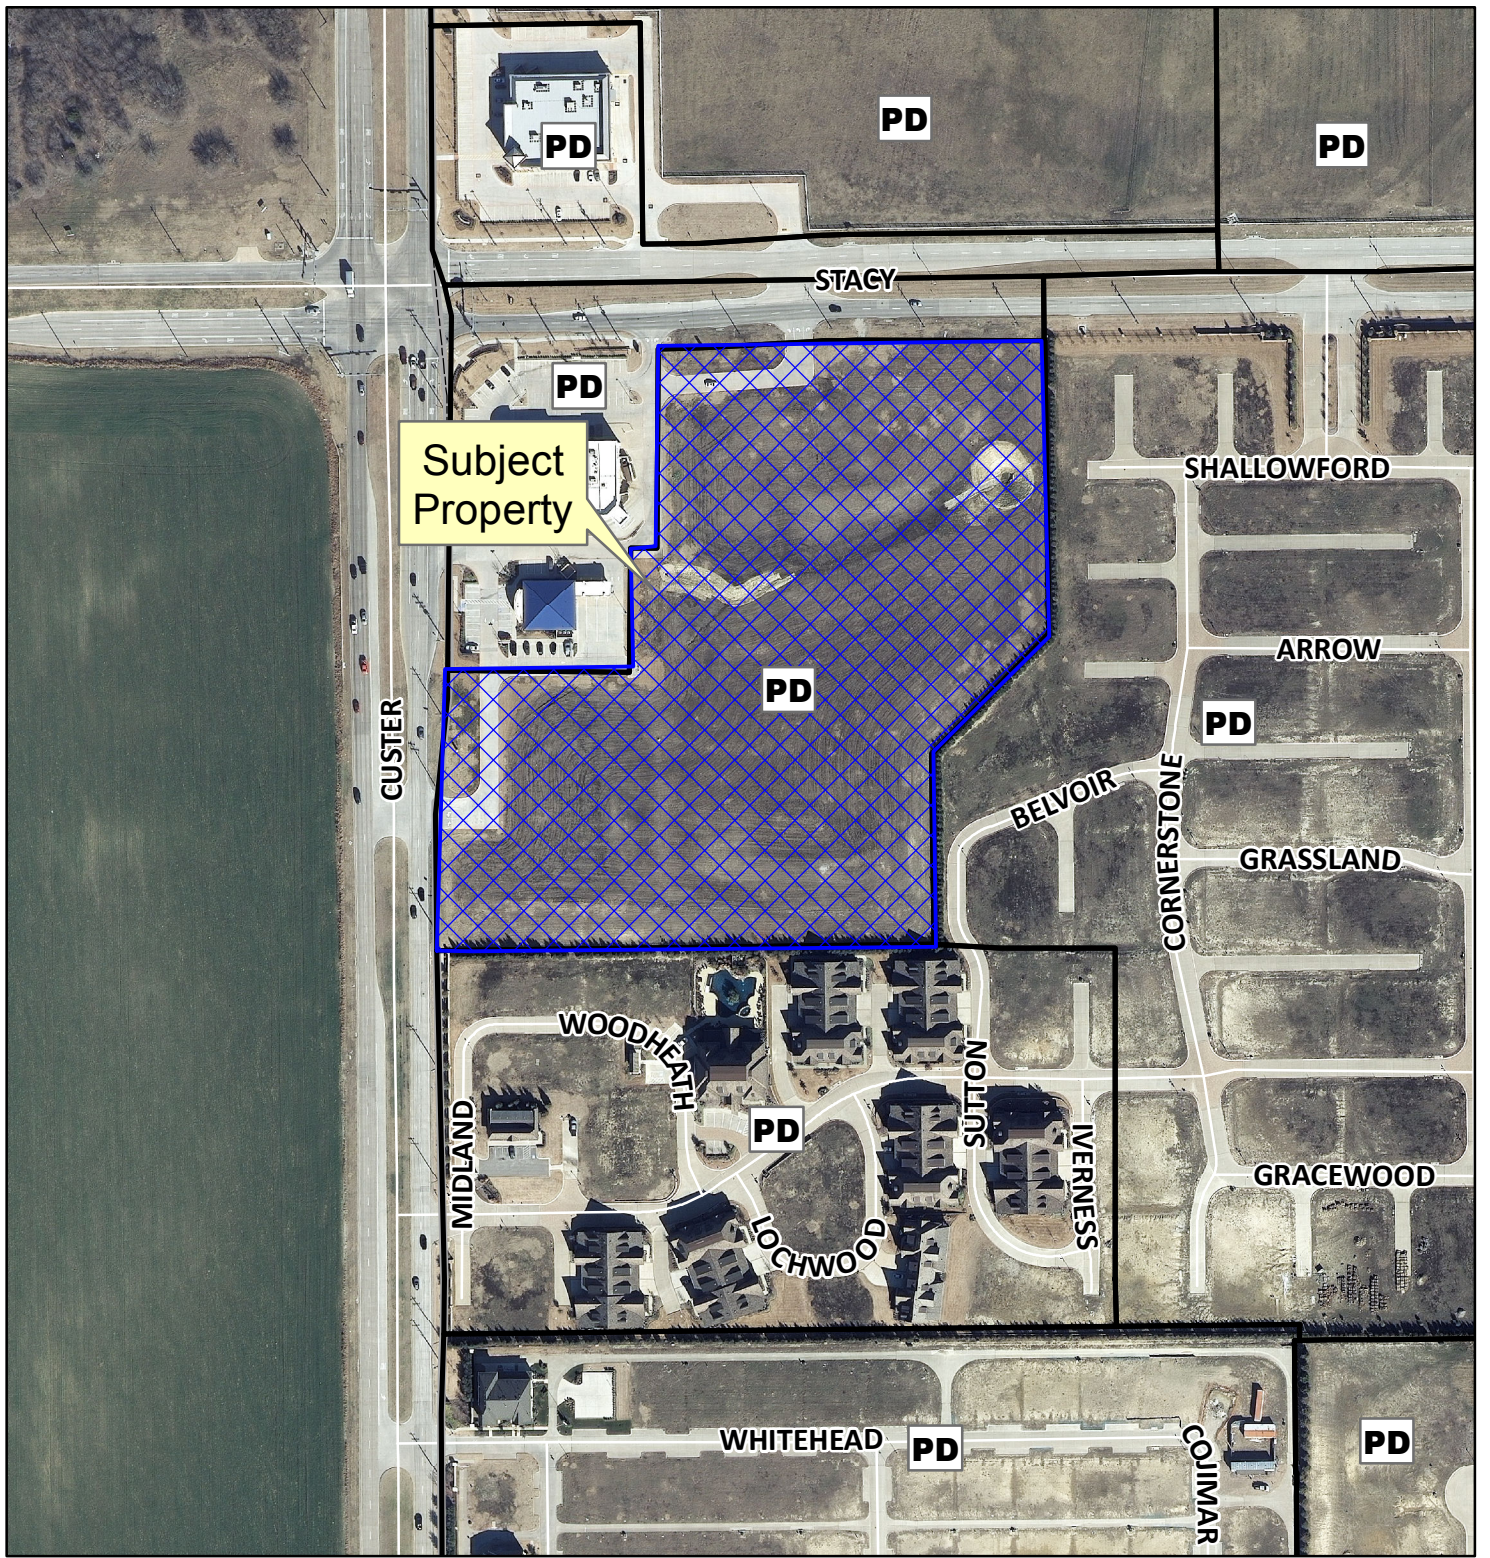

Subject Property

Notification Map

Case: 13-251MRP

--- 200' Notification Buffer

Notification Map

Case: 13-251MRP

--- 200' Notification Buffer