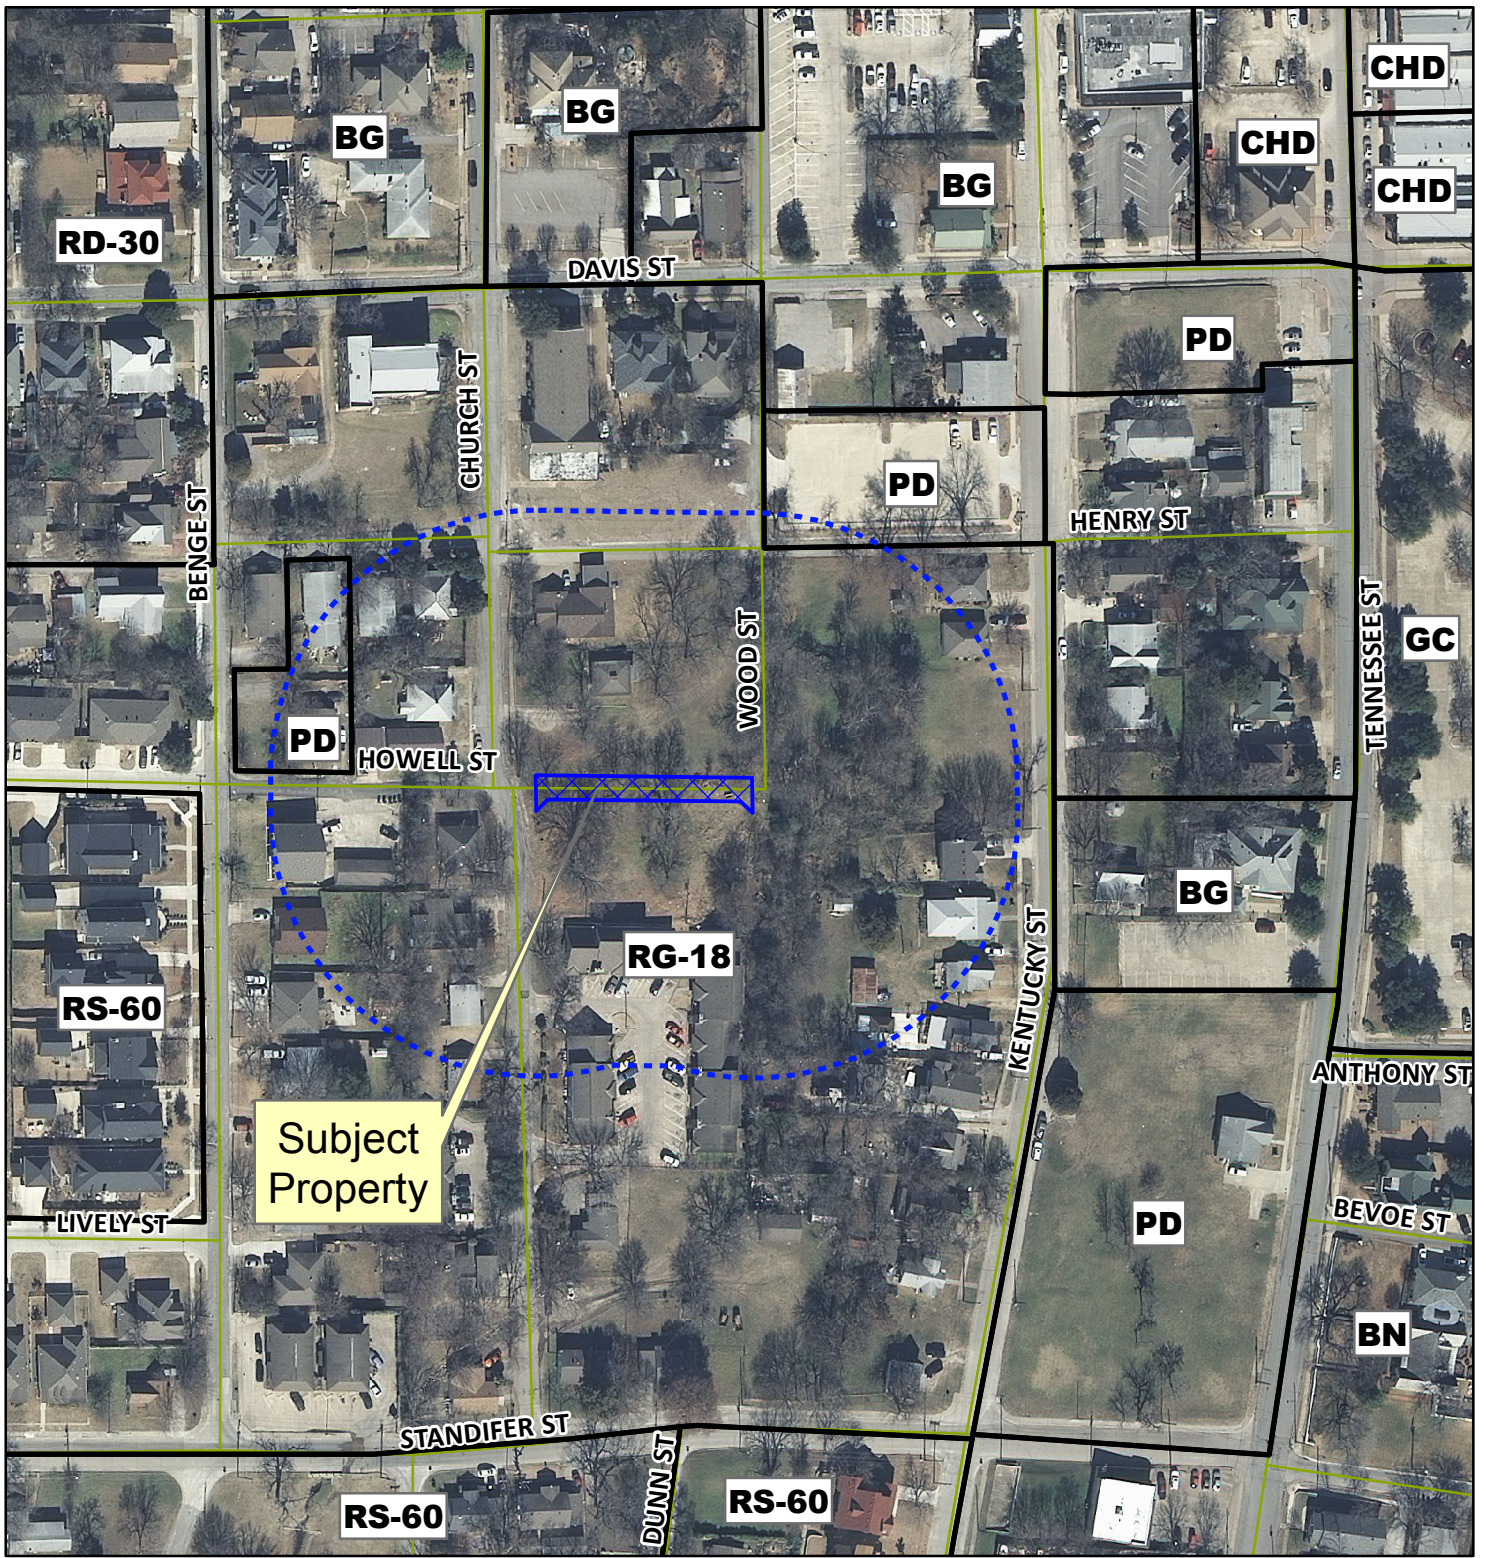

Notification Map

Case: 12-135AA

--- 200' Notification Buffer

Notification Map

Case: 12-135AA

--- 200' Notification Buffer