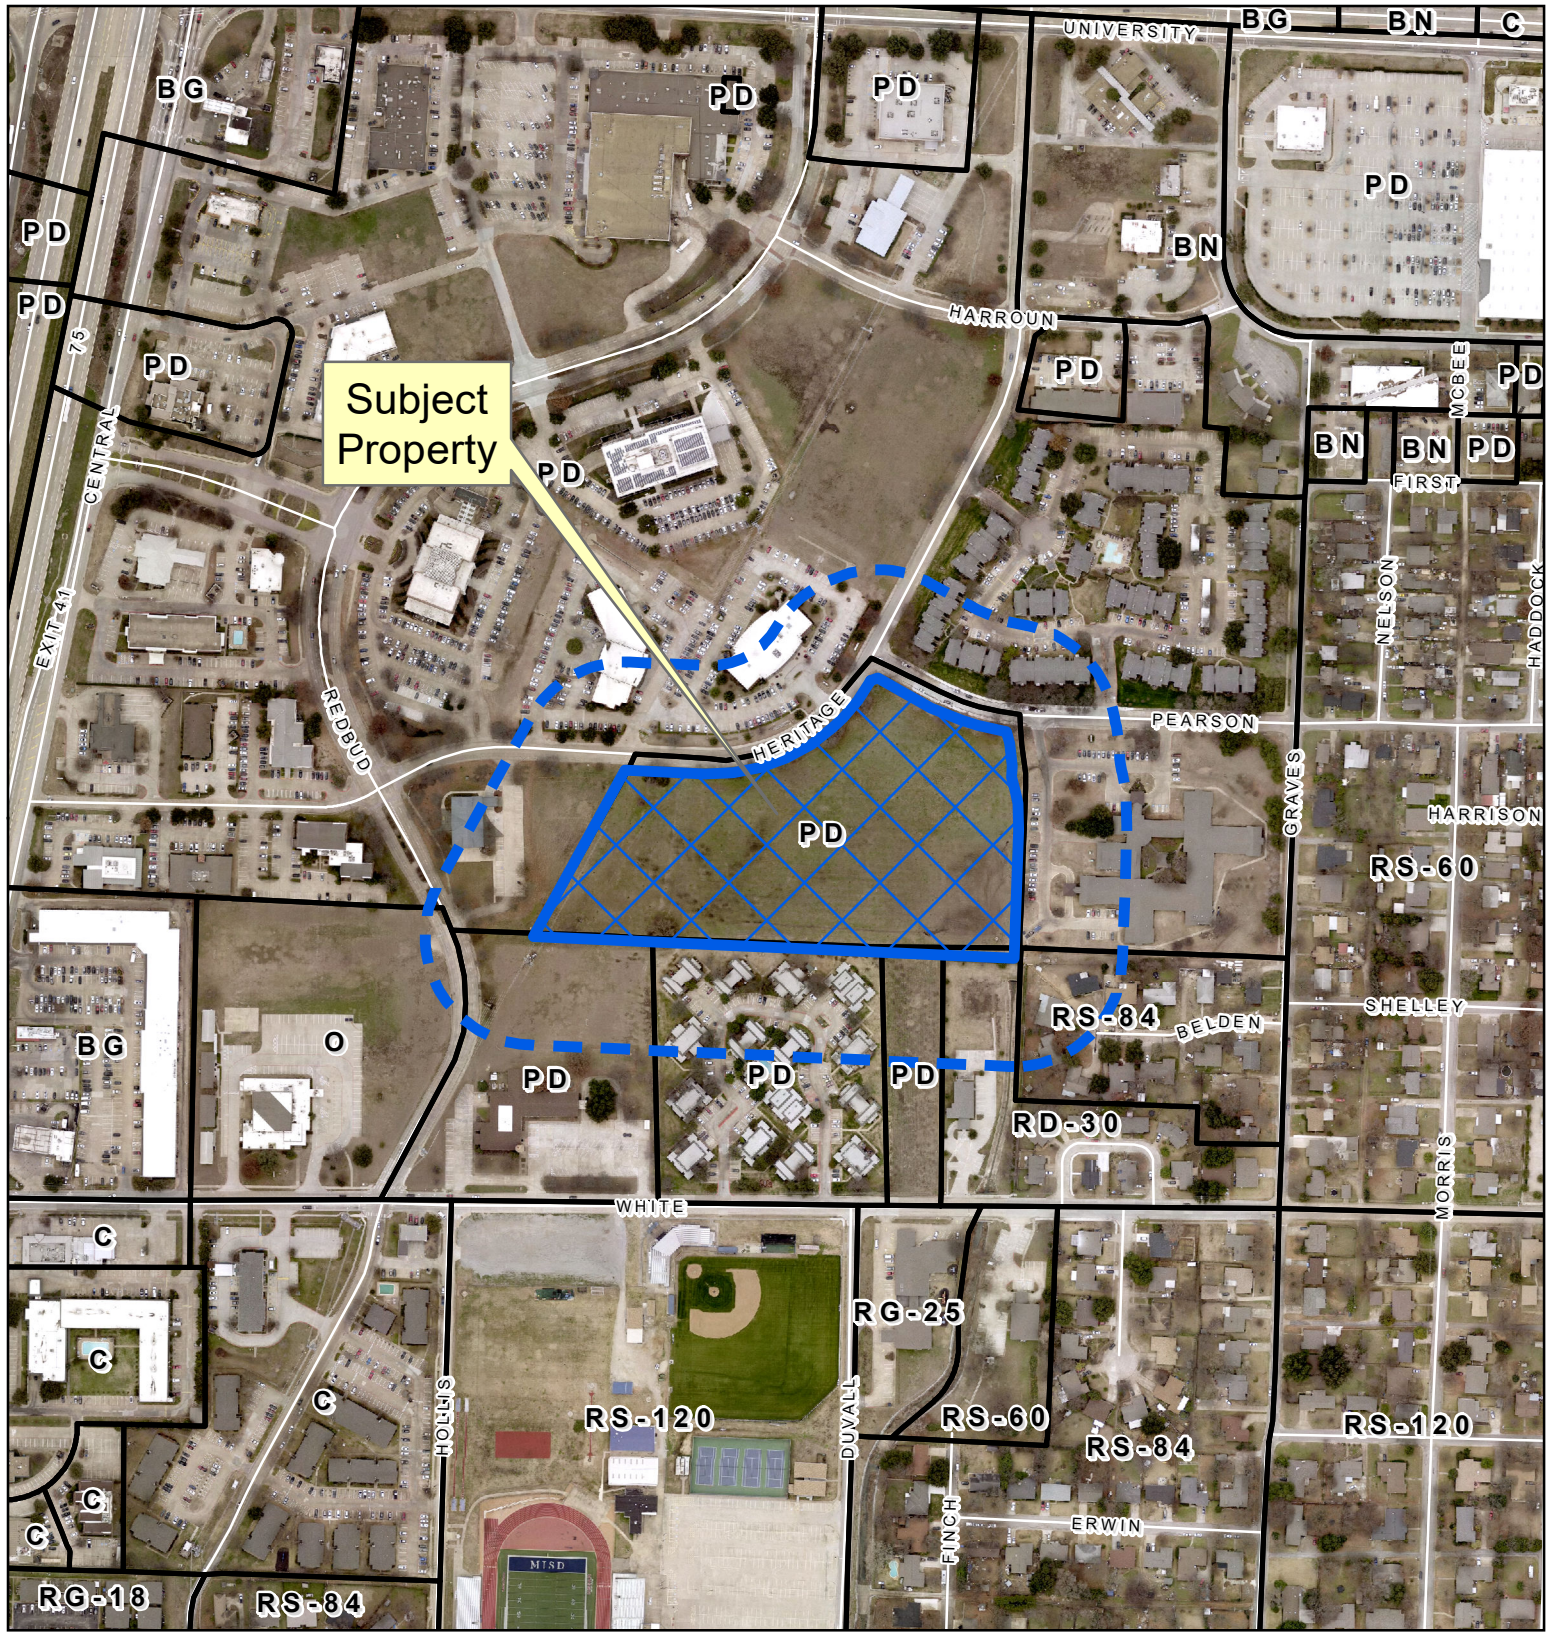

Property Owner Notification Map

ZONE2021-0019

DISCLAIMER: This map and information contained in it were developed exclusively for use by the City of McKinney. Any use or reliance on this map by anyone else is at that party's risk and without liability to the City of McKinney, its officials or employees for any discrepancies, errors, or variances which may exist.

Subject Property

Aerial Map

ZONE2021-0019

DISCLAIMER: This map and information contained in it were developed exclusively for use by the City of McKinney. Any use or reliance on this map by anyone else is at that party's risk and without liability to the City of McKinney, its officials or employees for any discrepancies, errors, or variances which may exist.