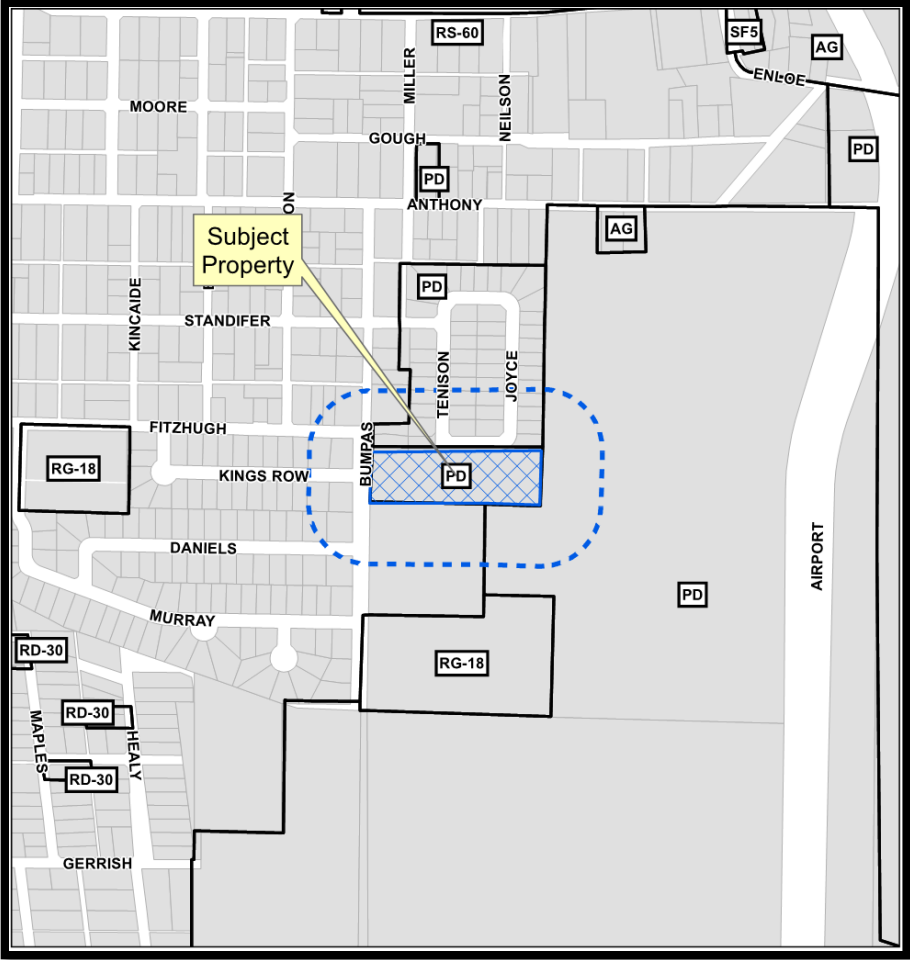

# Cotton Groves Rezone

19-0053Z

# Location Map

# Aerial Exhibit Map

## Site Images

Looking East