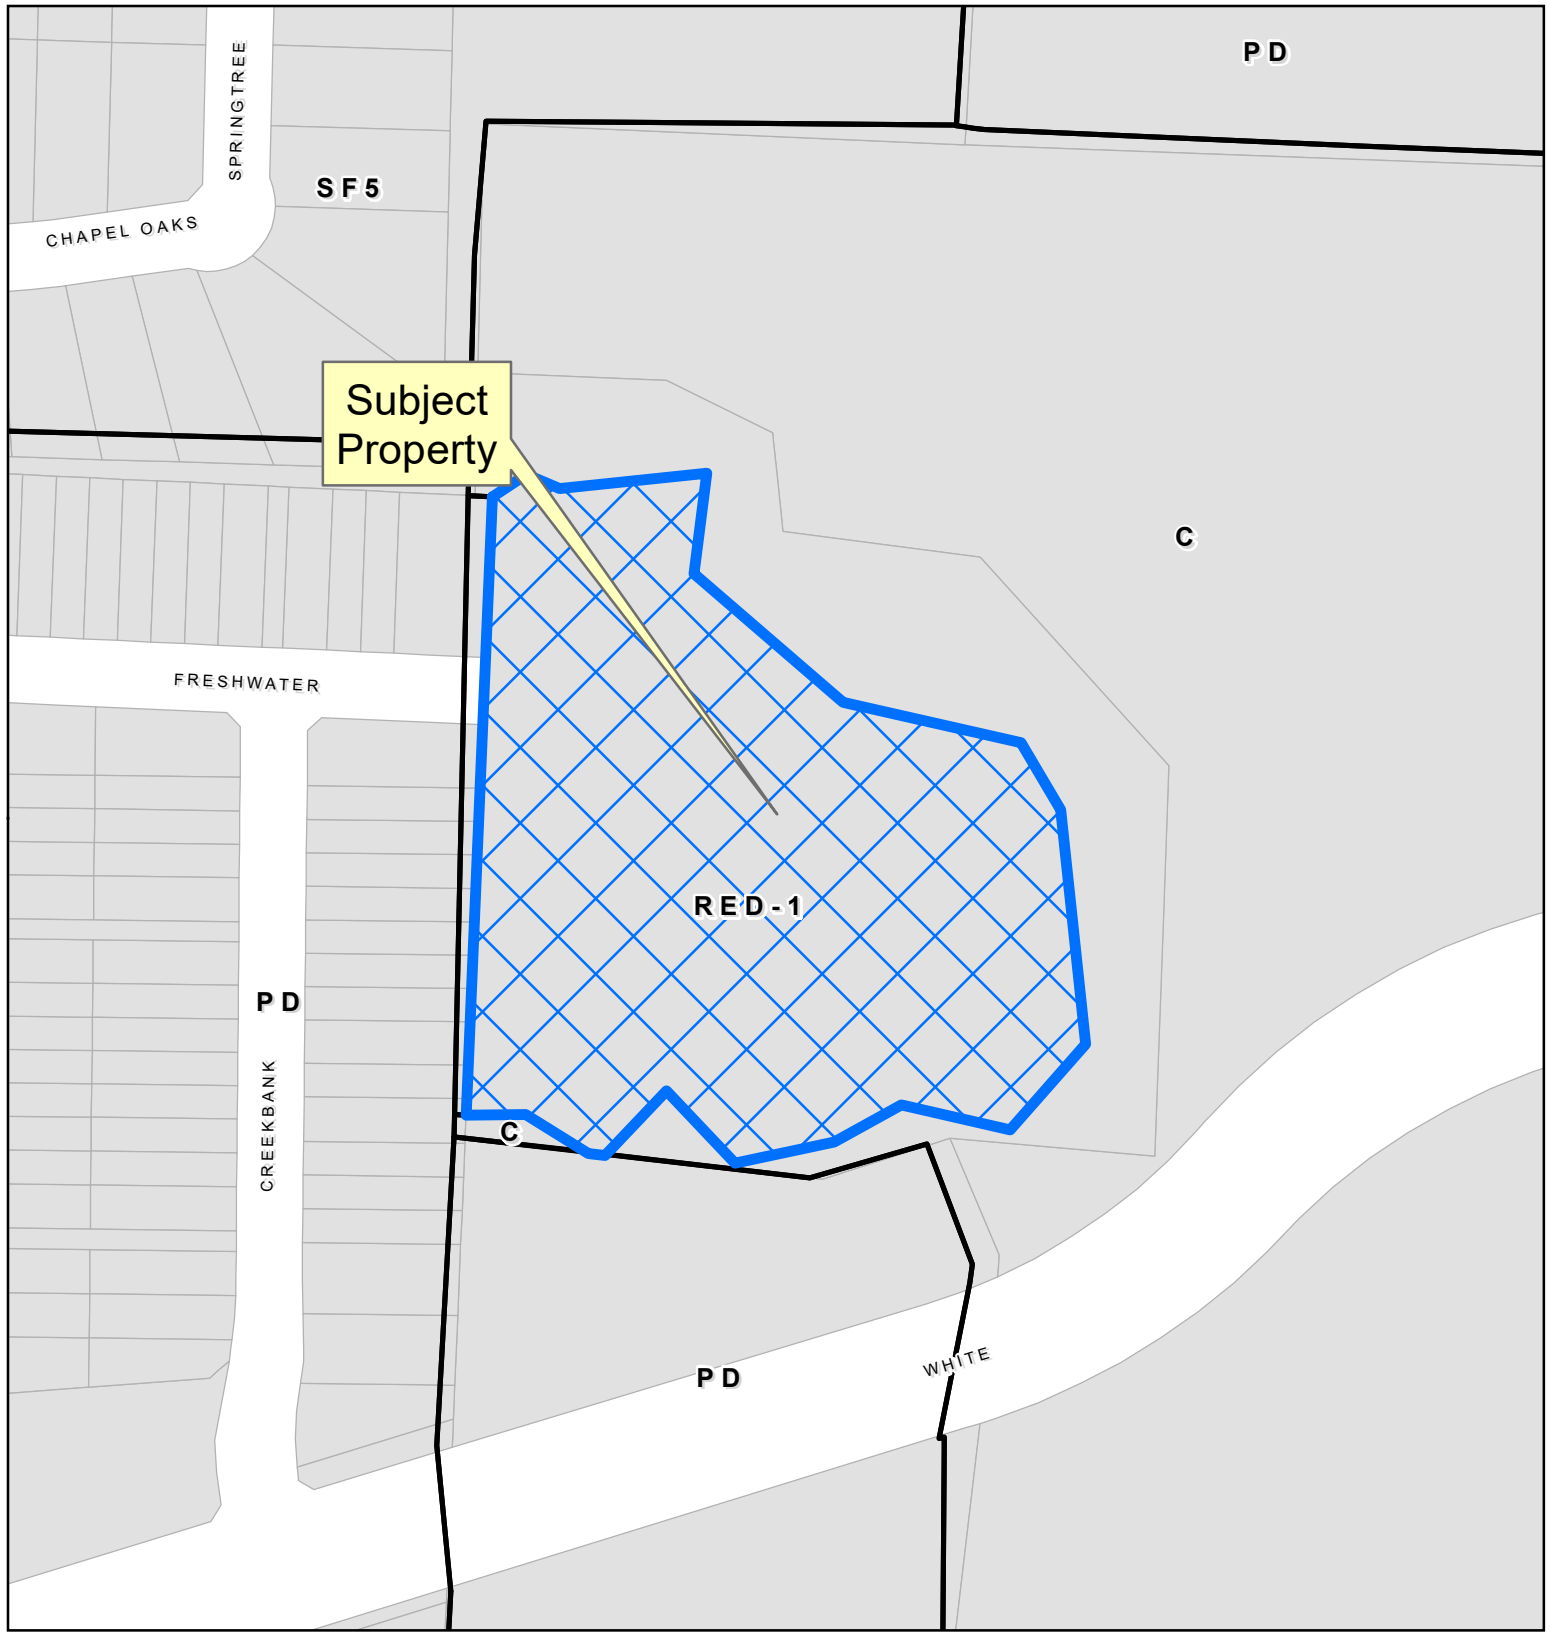

Subject Property

RED-1

Vicinity Map

Location Map

PLAT2021-0187

DISCLAIMER: This map and information contained in it were developed exclusively for use by the City of McKinney. Any use or reliance on this map by anyone else is at that party's risk and without liability to the City of McKinney, its officials or employees for any discrepancies, errors, or variances which may exist.

Location Map

PLAT2021-0187

DISCLAIMER: This map and information contained in it were developed exclusively for use by the City of McKinney. Any use or reliance on this map by anyone else is at that party's risk and without liability to the City of McKinney, its officials or employees for any discrepancies, errors, or variances which may exist.