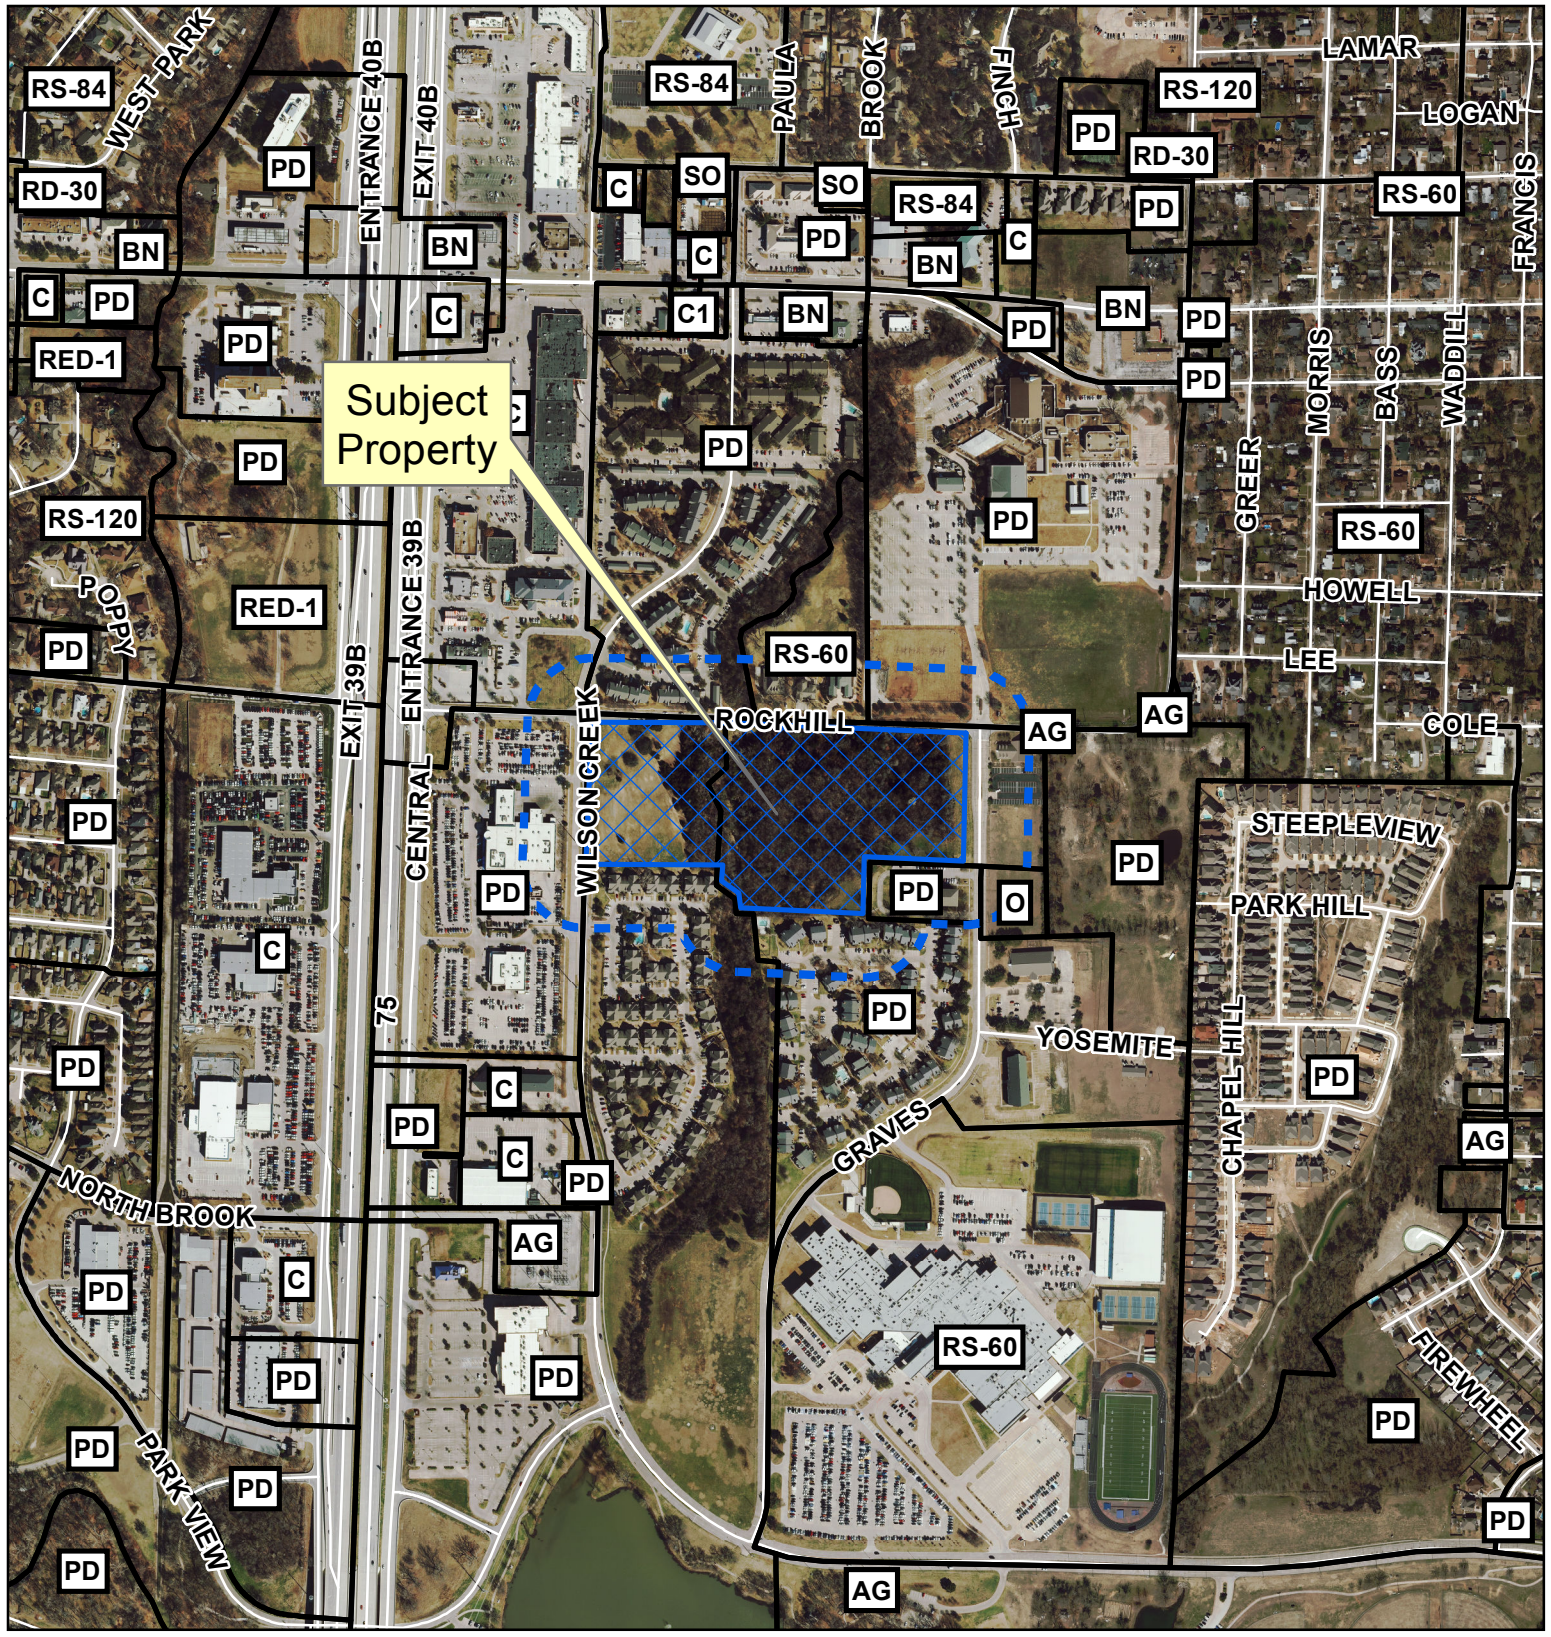

Subject Property

Vicinity Map

Property Owner Notification Map

ZONE2019-0017

DISCLAIMER: This map and information contained in it were developed exclusively for use by the City of McKinney. Any use or reliance on this map by anyone else is at that party's risk and without liability to the City of McKinney, its officials or employees for any discrepancies, errors, or variances which may exist.

Subject Property

Property Owner Notification Map

ZONE2019-0017

DISCLAIMER: This map and information contained in it were developed exclusively for use by the City of McKinney. Any use or reliance on this map by anyone else is at that party's risk and without liability to the City of McKinney, its officials or employees for any discrepancies, errors, or variances which may exist.