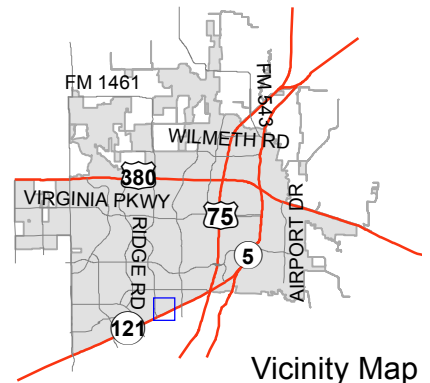

Notification Map

Case: 12-234Z

--- 200' Notification Buffer

Notification Map

Case: 12-234Z

--- 200' Notification Buffer

Vicinity Map