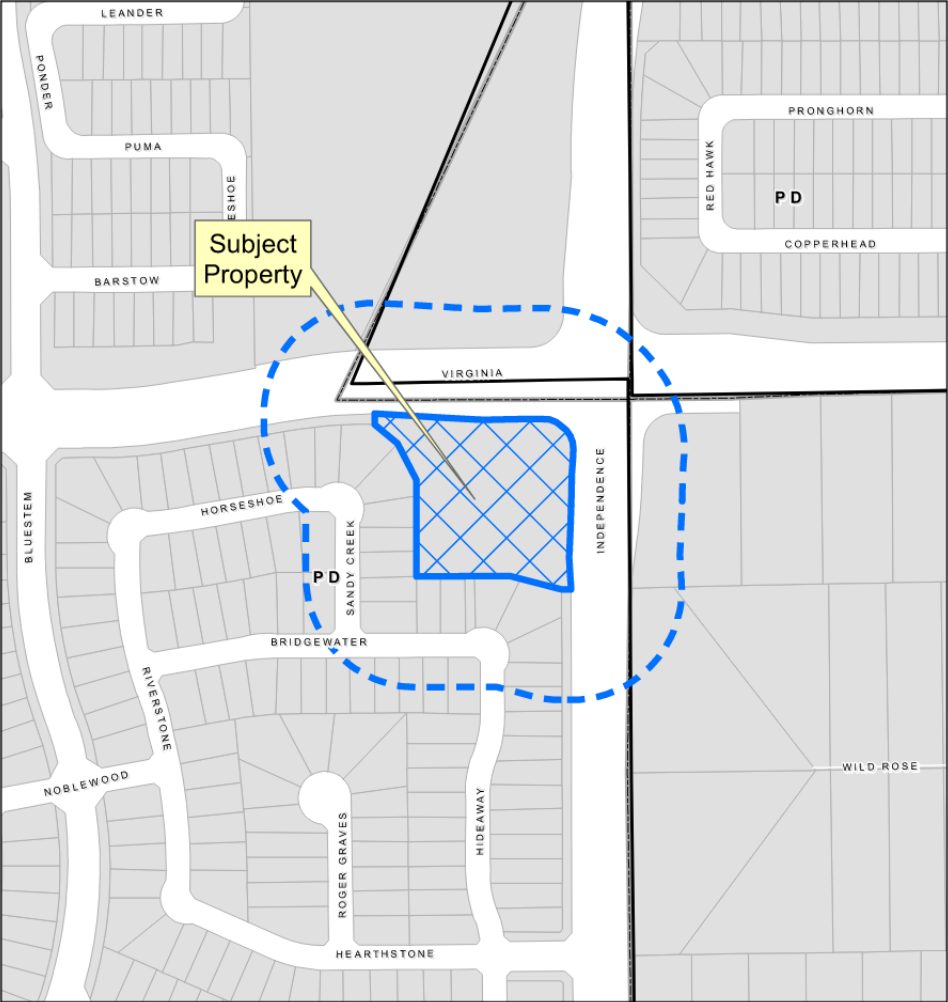

SWC of Virginia and Independence Rezone

22-0087Z

Location Map

Aerial Exhibit