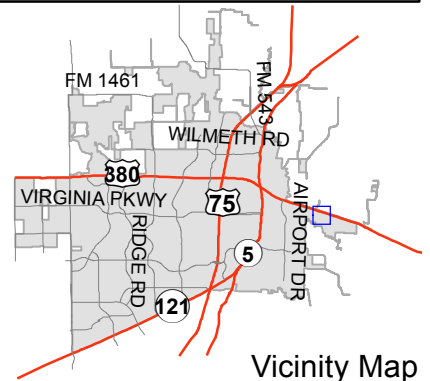

# Notification Map

Case: 13-095Z

--- 200' Notification Buffer