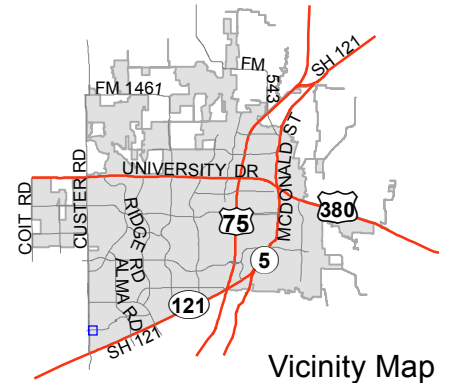

## Notification Map

Case: 14-170Z

--- 200' Notification Buffer

Vicinity Map

# Notification Map

Case: 14-170Z

--- 200' Notification Buffer